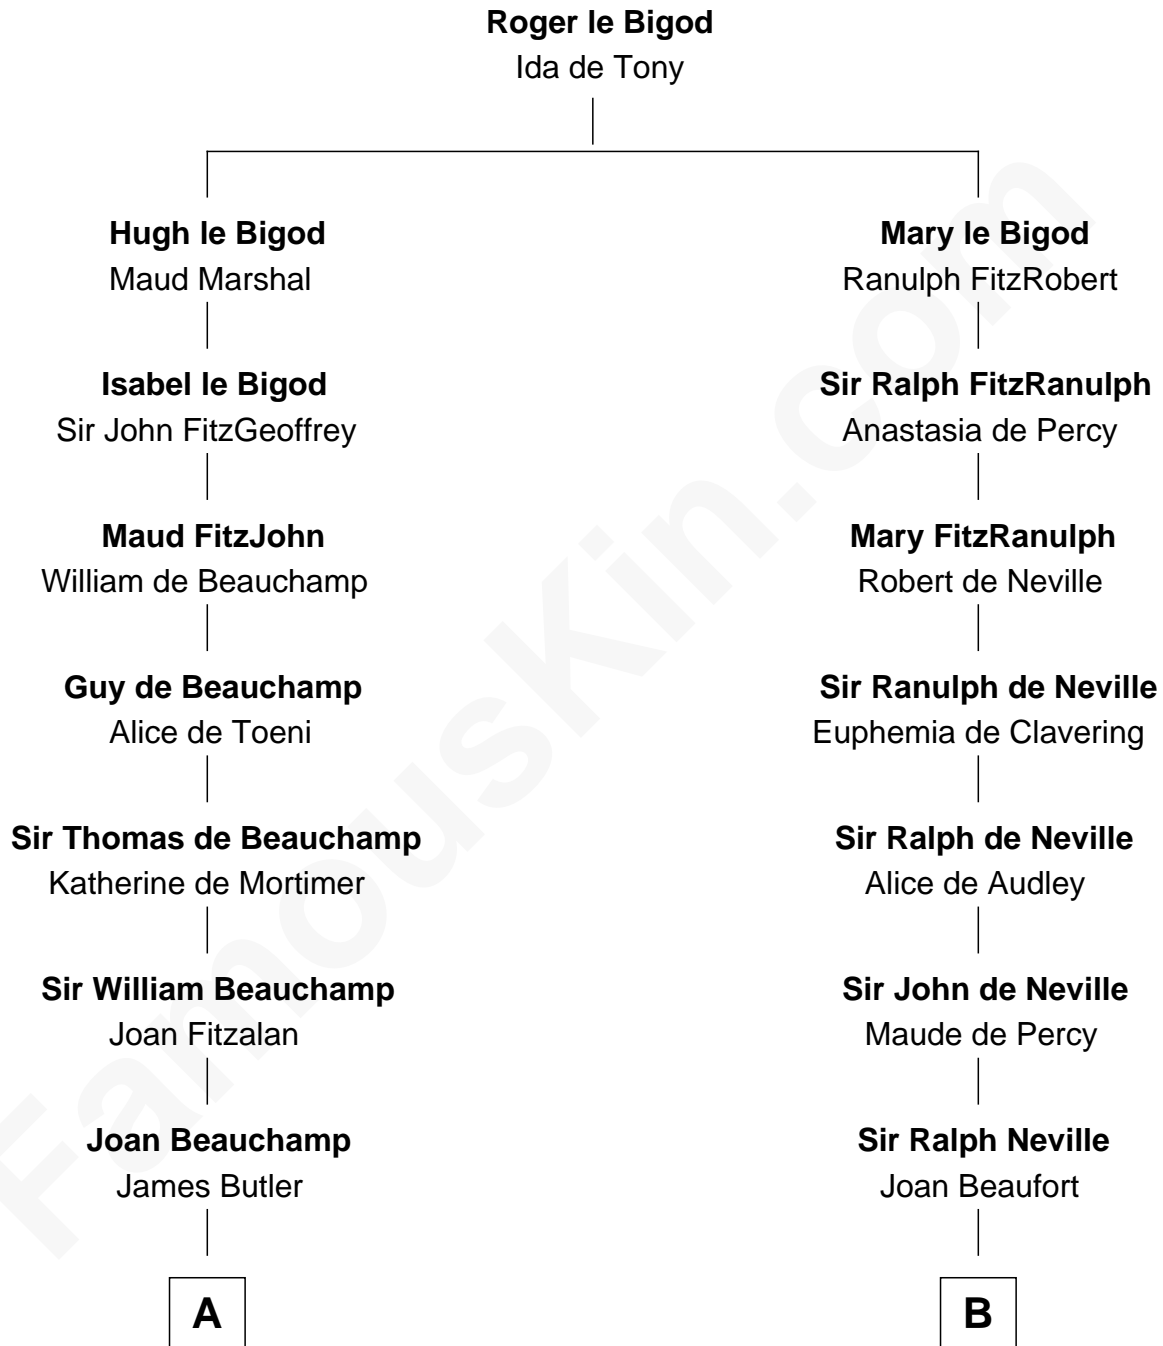

# FamousKin.com Relationship Chart of

**Marjorie Post**

*Founder of General Foods*

17th cousin 4 times removed of

**Daniel Carroll**

*Signer of the U.S. Constitution*

**C**

**Azel Lathrop**  
Elizabeth Hyde

**Erastus Lathrop**  
Sarah Bailey

**Caroline Cushman Lathrop**  
Charles Rollin Post

**Charles William Post**  
Elle Letitia Merriweather

**Marjorie Post**  
*Founder of General Foods*

FamousKin.com