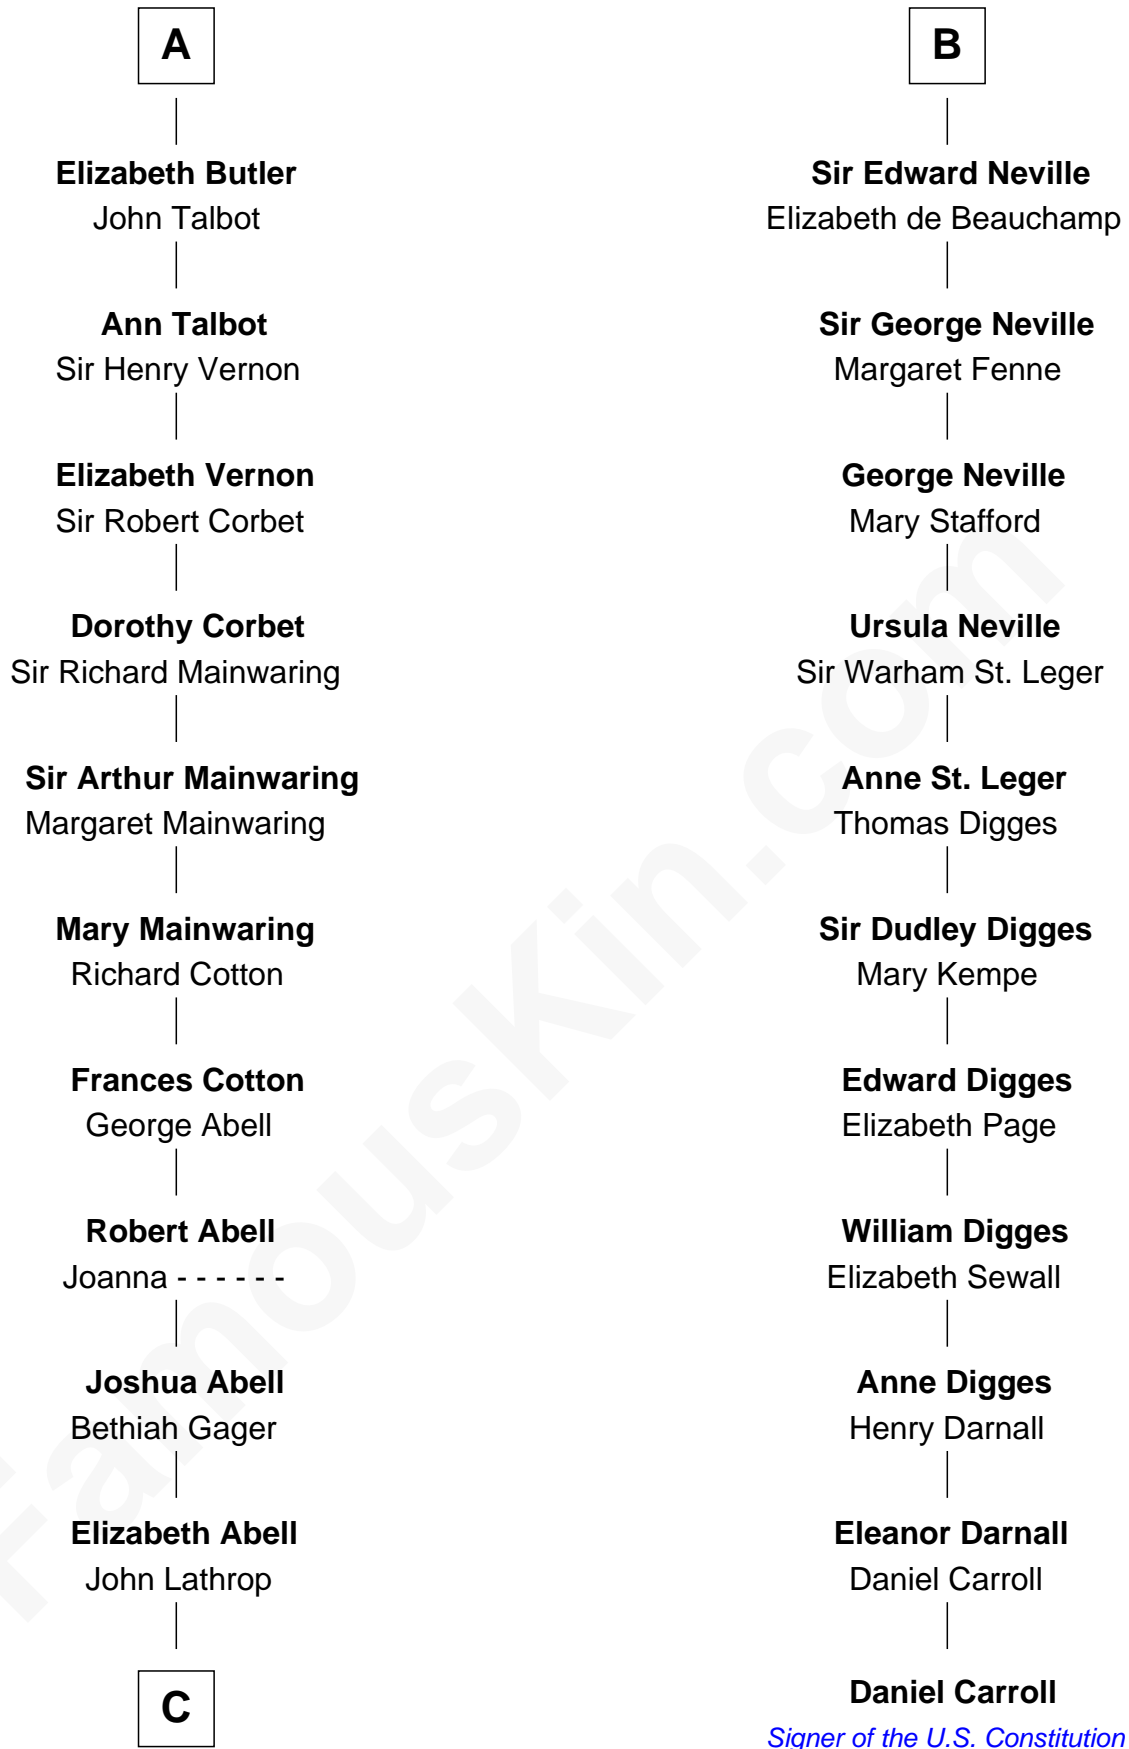

# FamousKin.com Relationship Chart of

**Marjorie Post**

*Founder of General Foods*

17th cousin 4 times removed of

**Daniel Carroll**

*Signer of the U.S. Constitution*

**C**

**Azel Lathrop**  
Elizabeth Hyde

**Erastus Lathrop**  
Sarah Bailey

**Caroline Cushman Lathrop**  
Charles Rollin Post

**Charles William Post**  
Elle Letitia Merriweather

**Marjorie Post**  
*Founder of General Foods*

FamousKin.com