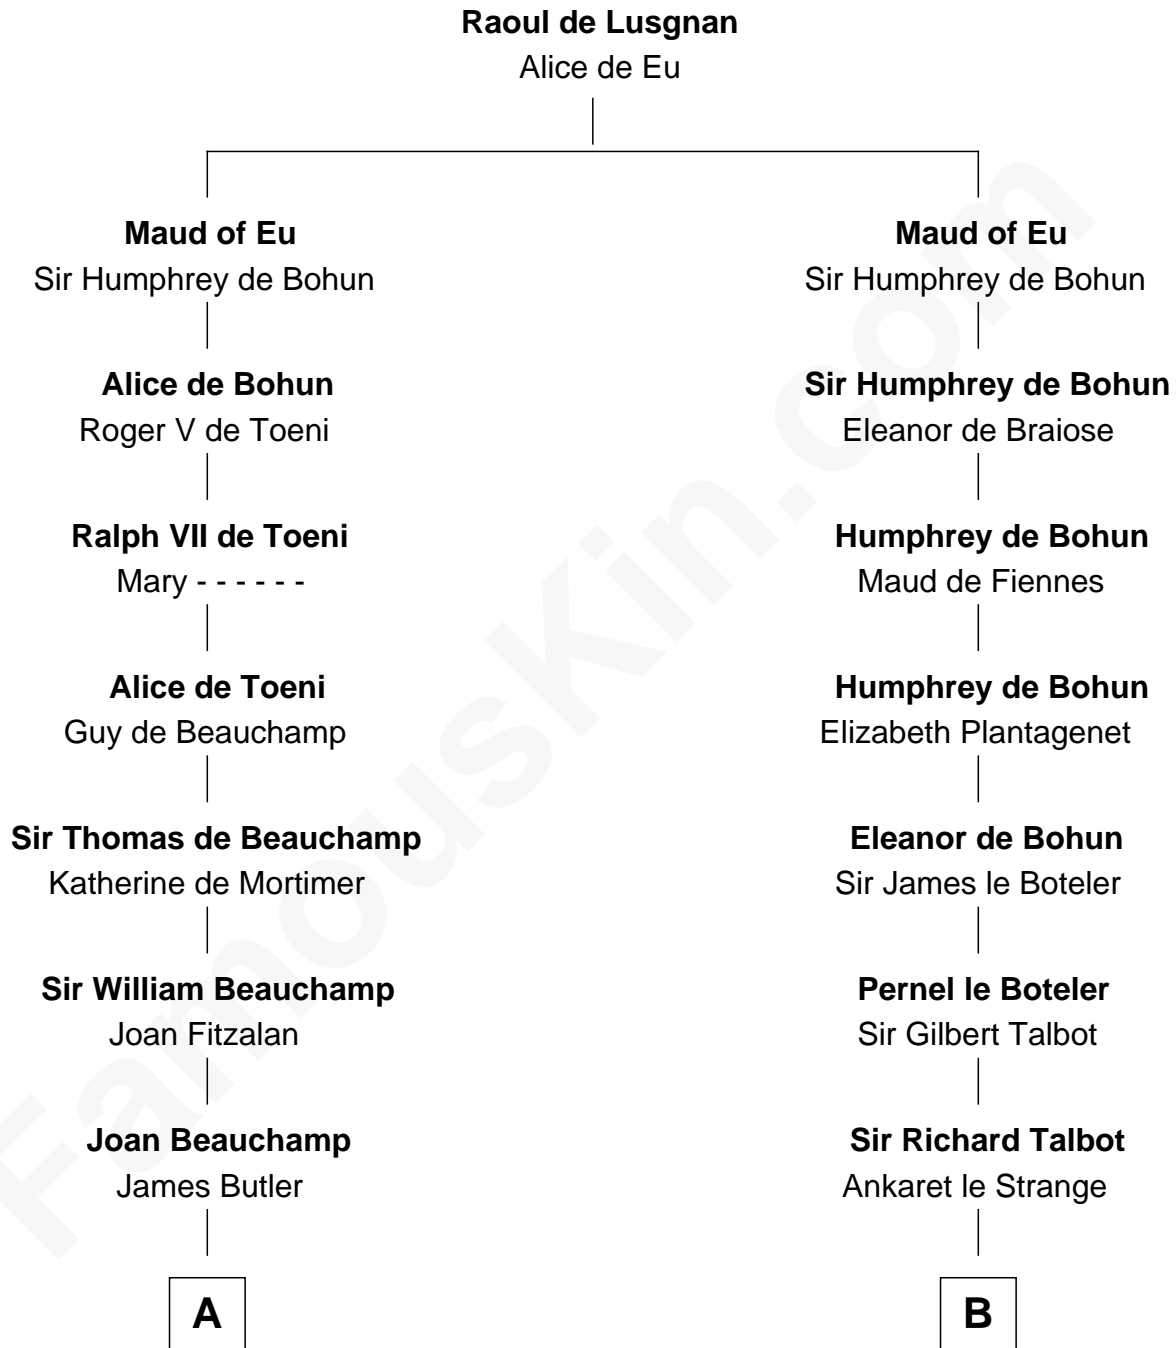

FamousKin.com Relationship Chart of

Marjorie Post

Founder of General Foods

19th cousin 2 times removed of

Daniel Carroll

Signer of the U.S. Constitution

C

Azel Lathrop
Elizabeth Hyde

Erastus Lathrop
Sarah Bailey

Caroline Cushman Lathrop
Charles Rollin Post

Charles William Post
Elle Letitia Merriweather

Marjorie Post
Founder of General Foods

D

Anne Digges
Henry Darnall

Eleanor Darnall
Daniel Carroll

Daniel Carroll
Signer of the U.S. Constitution