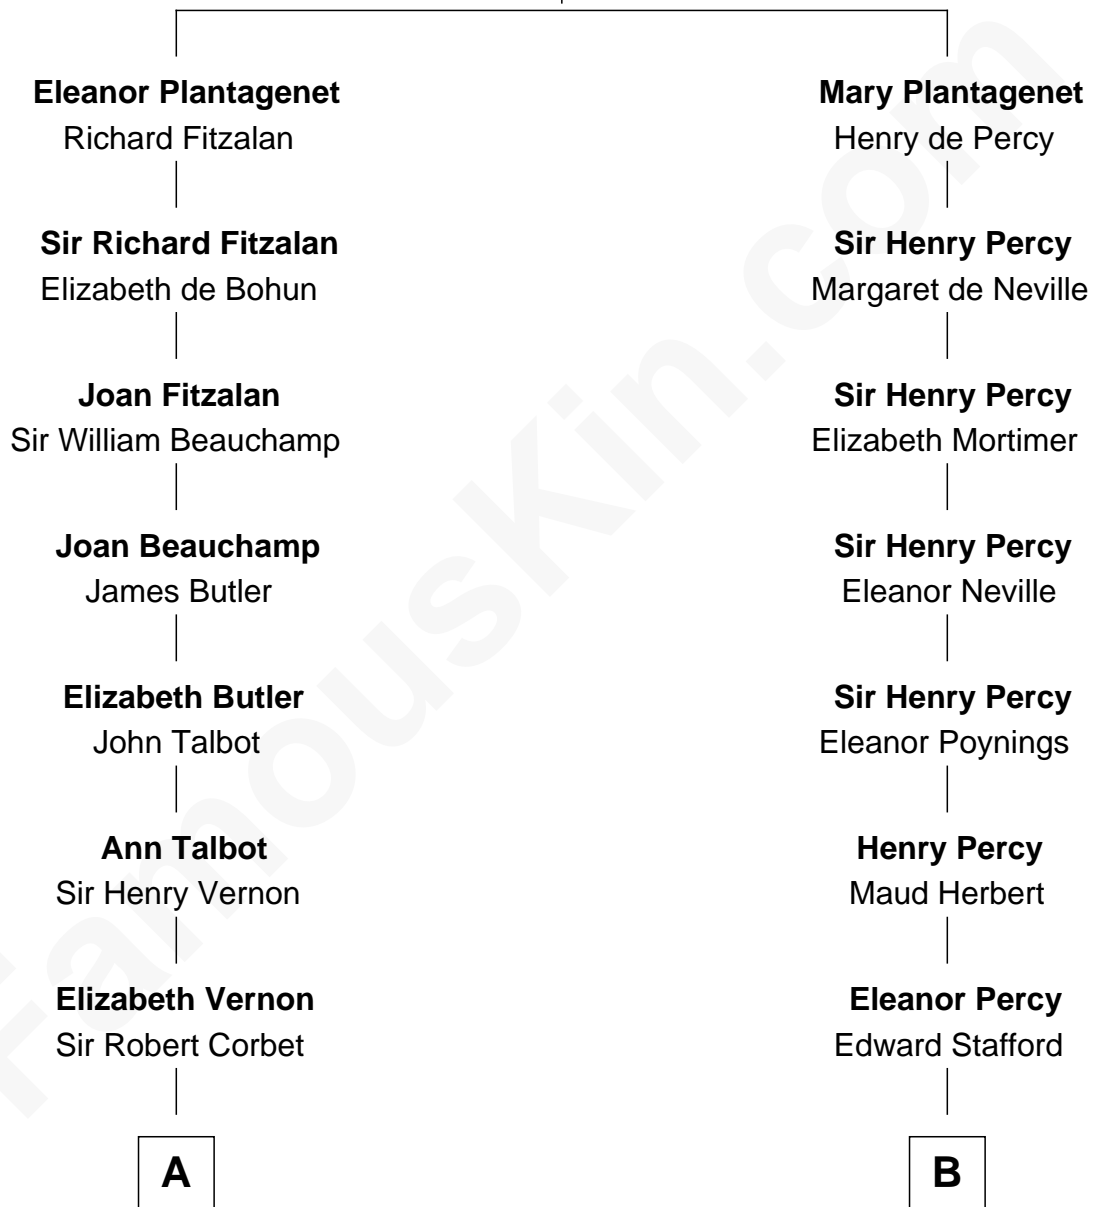

# FamousKin.com Relationship Chart of

**Marjorie Post**

*Founder of General Foods*

15th cousin 3 times removed of

**Daniel Carroll**

*Signer of the U.S. Constitution*

**Henry Plantagenet**  
Maud de Chaworth

**C**

**Charles William Post**  
Elle Letitia Merriweather

**Marjorie Post**  
*Founder of General Foods*

FamousKin.com