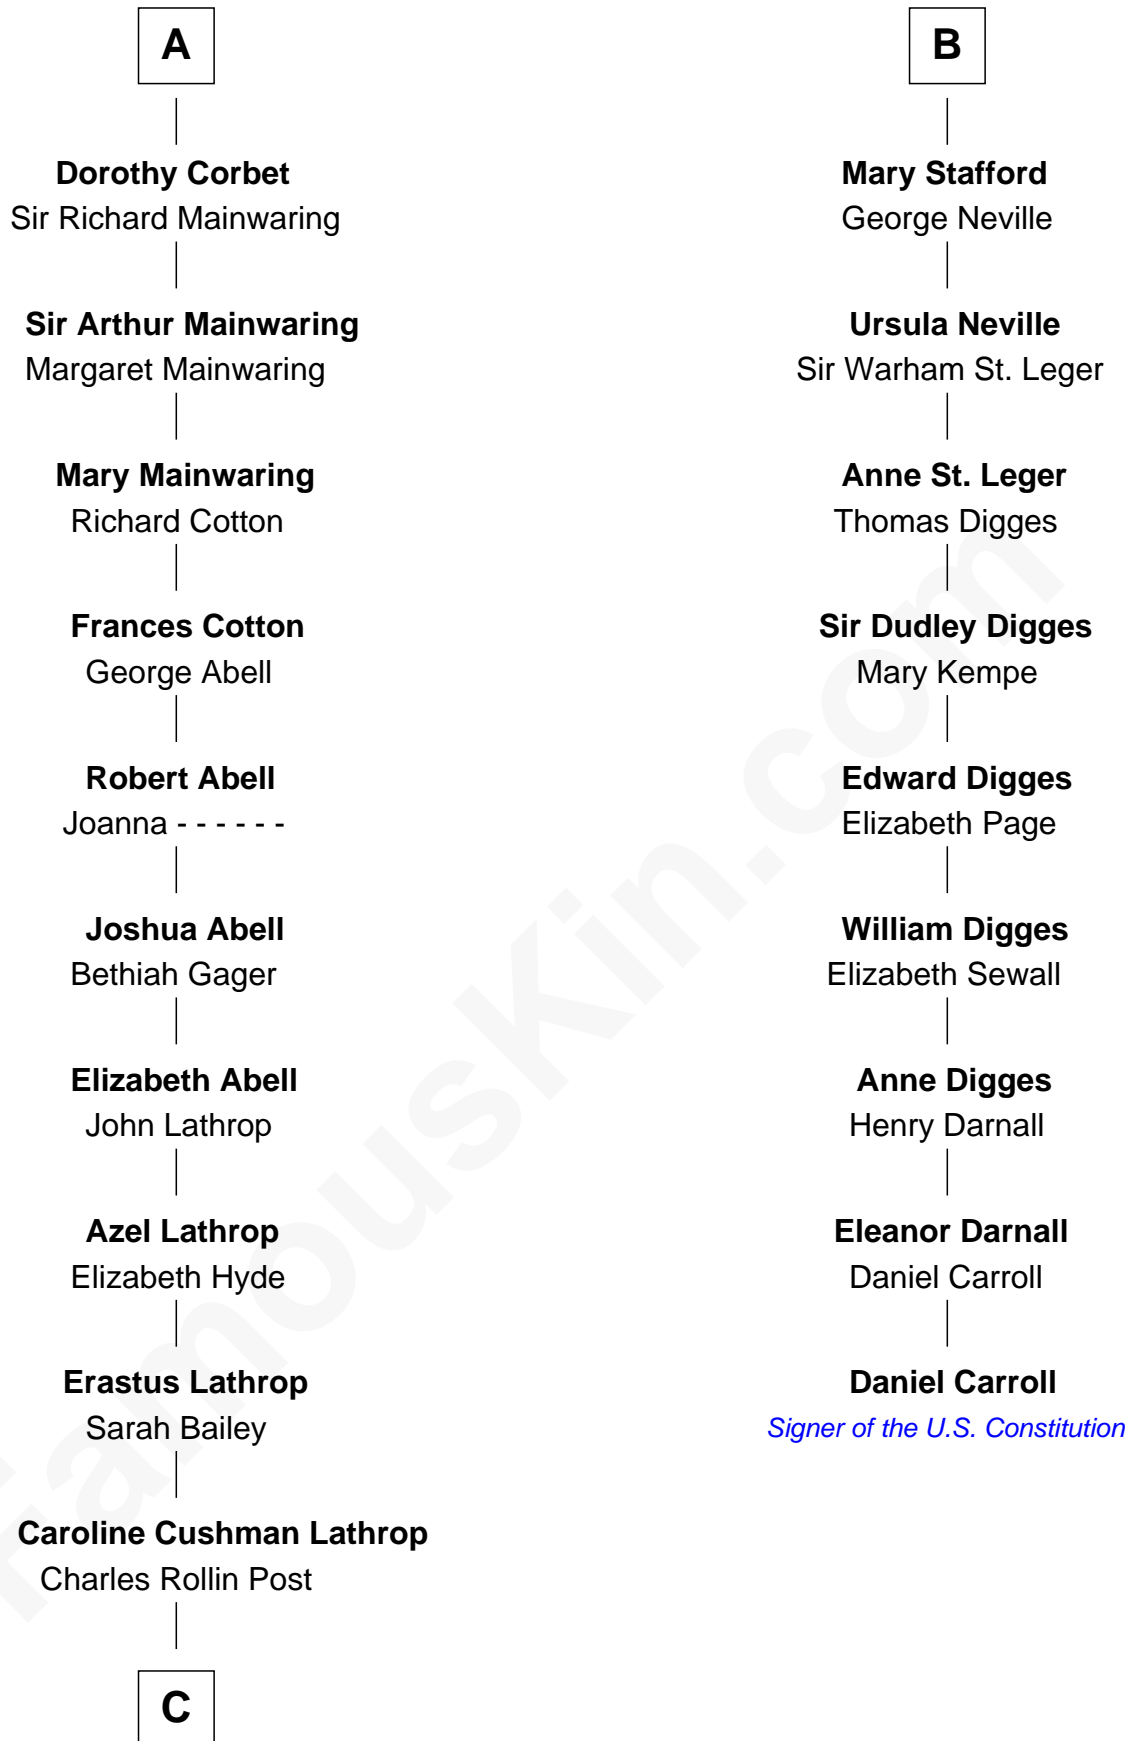

# FamousKin.com Relationship Chart of

**Marjorie Post**

*Founder of General Foods*

15th cousin 3 times removed of

**Daniel Carroll**

*Signer of the U.S. Constitution*

**Henry Plantagenet**  
Maud de Chaworth

**C**

**Charles William Post**  
Elle Letitia Merriweather

**Marjorie Post**  
*Founder of General Foods*

FamousKin.com