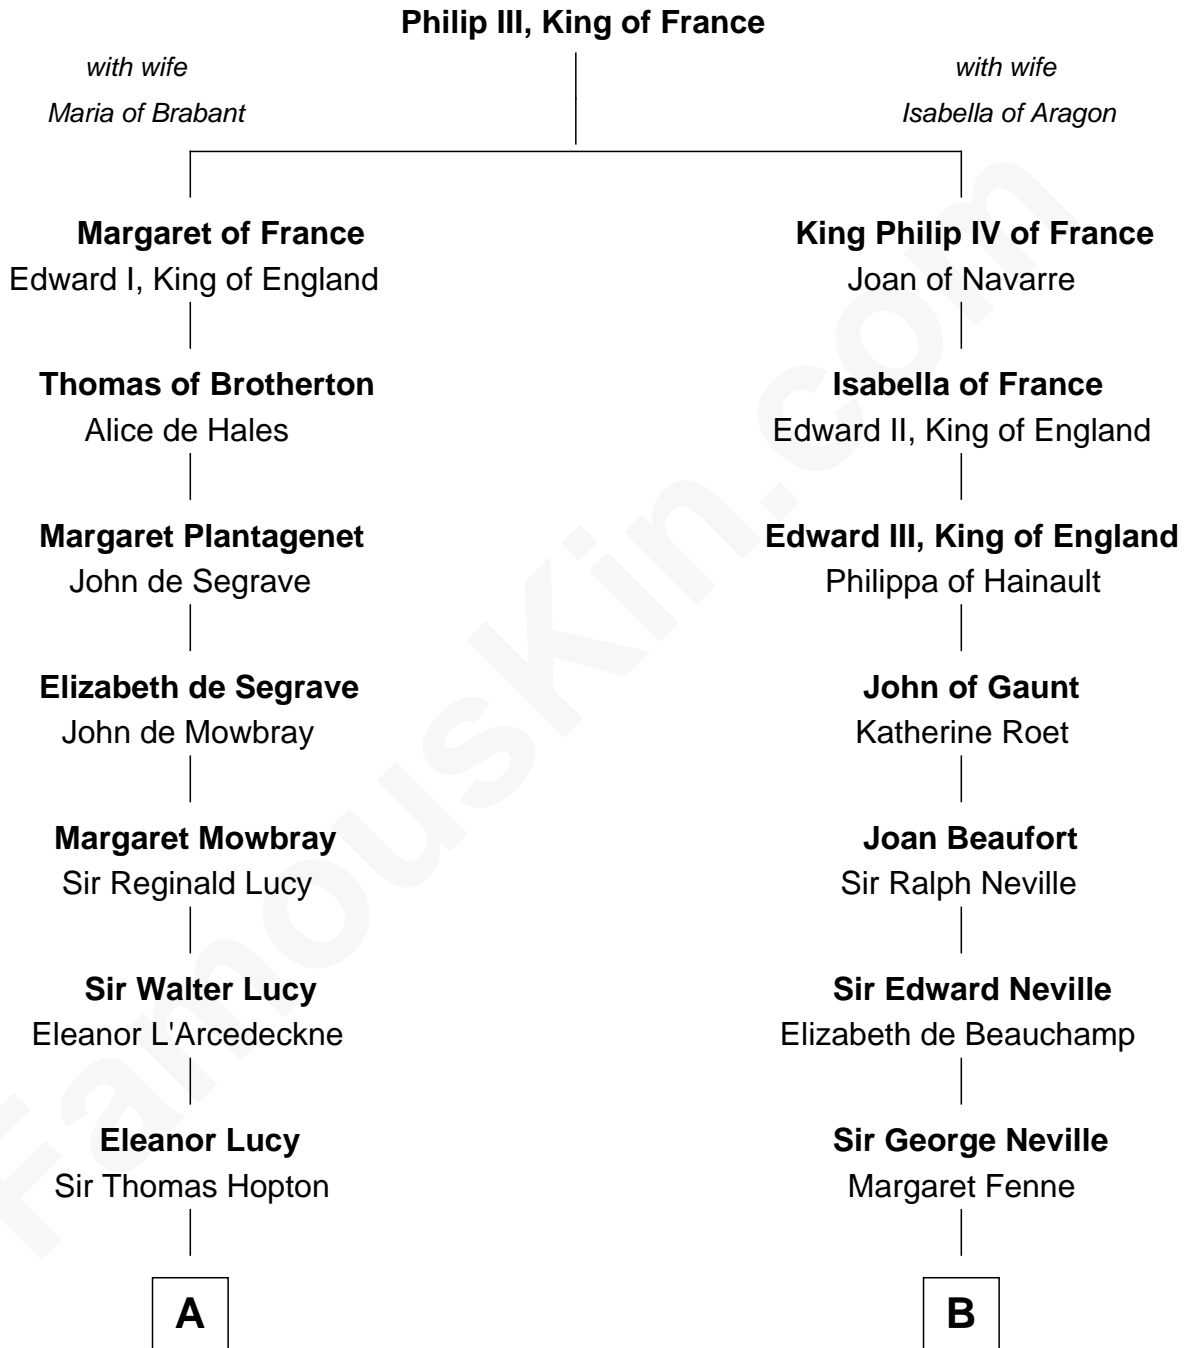

FamousKin.com Relationship Chart of

Marjorie Post

Founder of General Foods

15th cousin 6 times removed of

Daniel Carroll

Signer of the U.S. Constitution

C

—
Azel Lathrop
Elizabeth Hyde

—
Erastus Lathrop
Sarah Bailey

—
Caroline Cushman Lathrop
Charles Rollin Post

—
Charles William Post
Elle Letitia Merriweather

—
Marjorie Post
Founder of General Foods

FamousKin.com