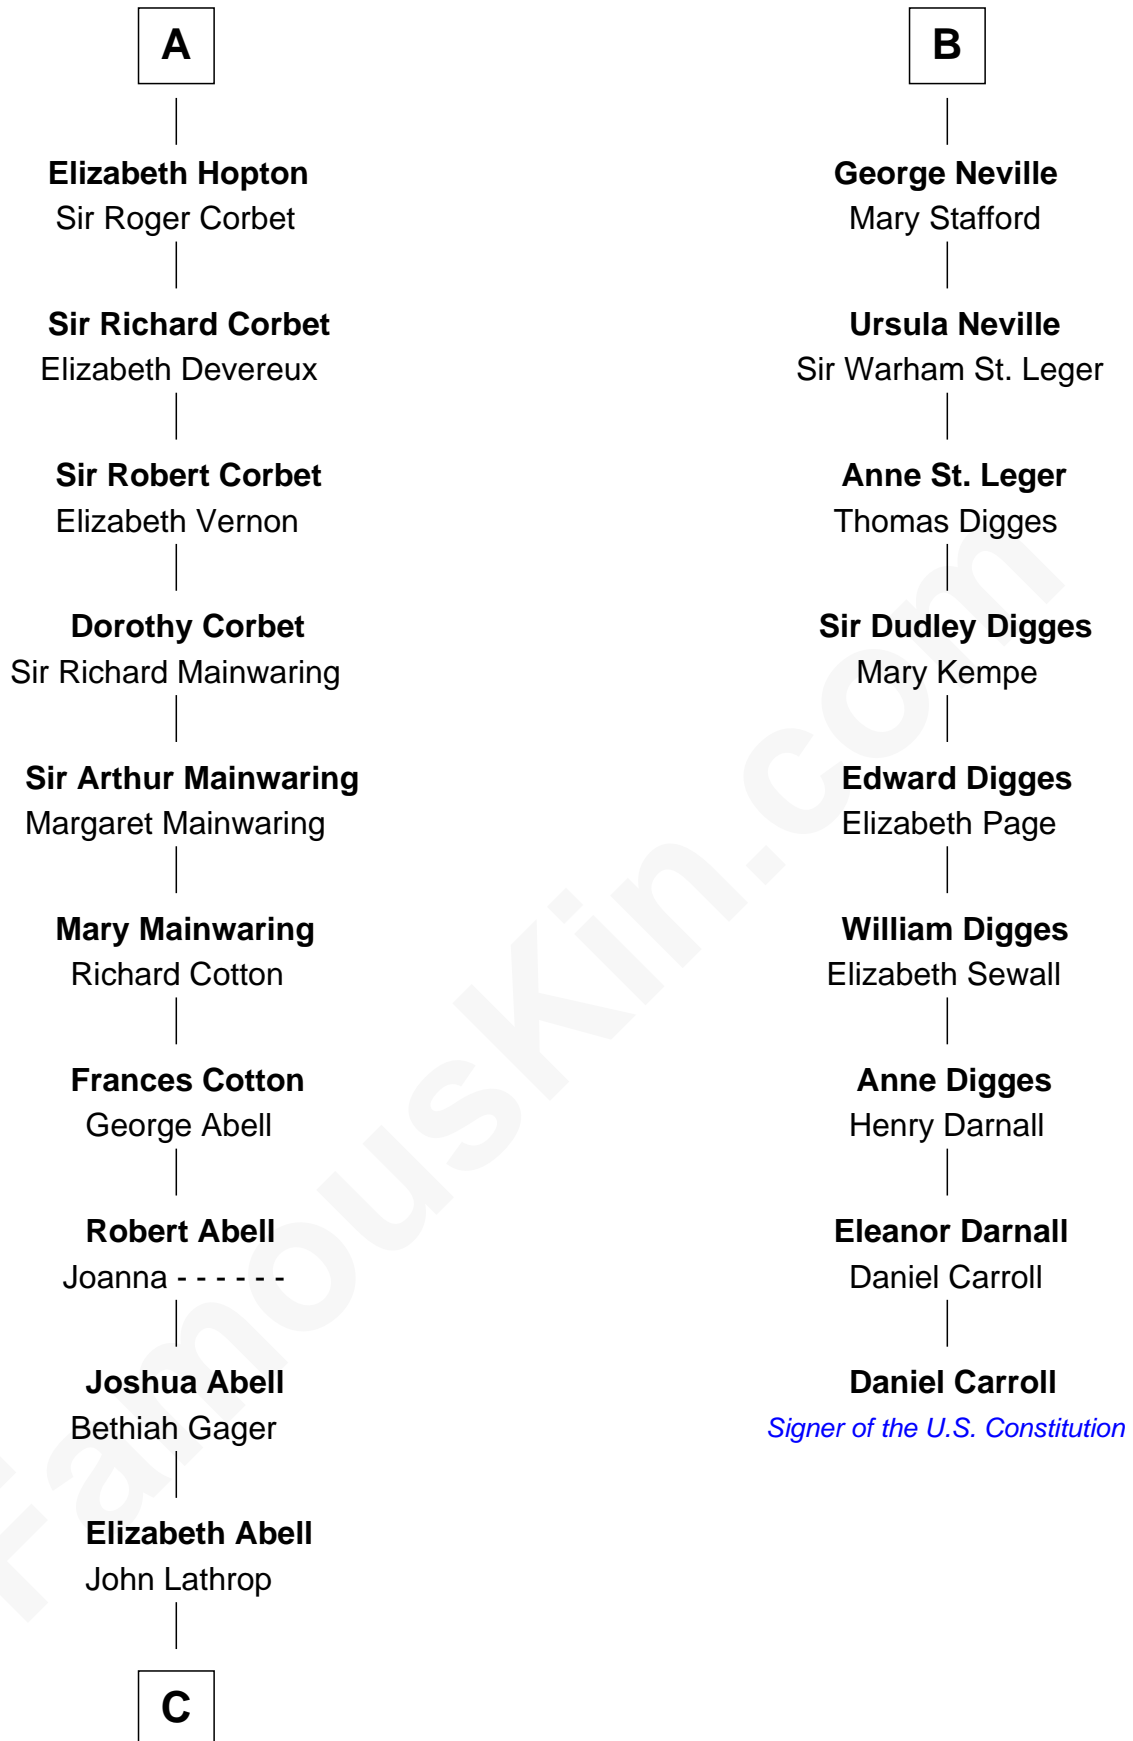

FamousKin.com Relationship Chart of

Marjorie Post

Founder of General Foods

15th cousin 6 times removed of

Daniel Carroll

Signer of the U.S. Constitution

C

—
Azel Lathrop
Elizabeth Hyde

—
Erastus Lathrop
Sarah Bailey

—
Caroline Cushman Lathrop
Charles Rollin Post

—
Charles William Post
Elle Letitia Merriweather

—
Marjorie Post
Founder of General Foods

FamousKin.com