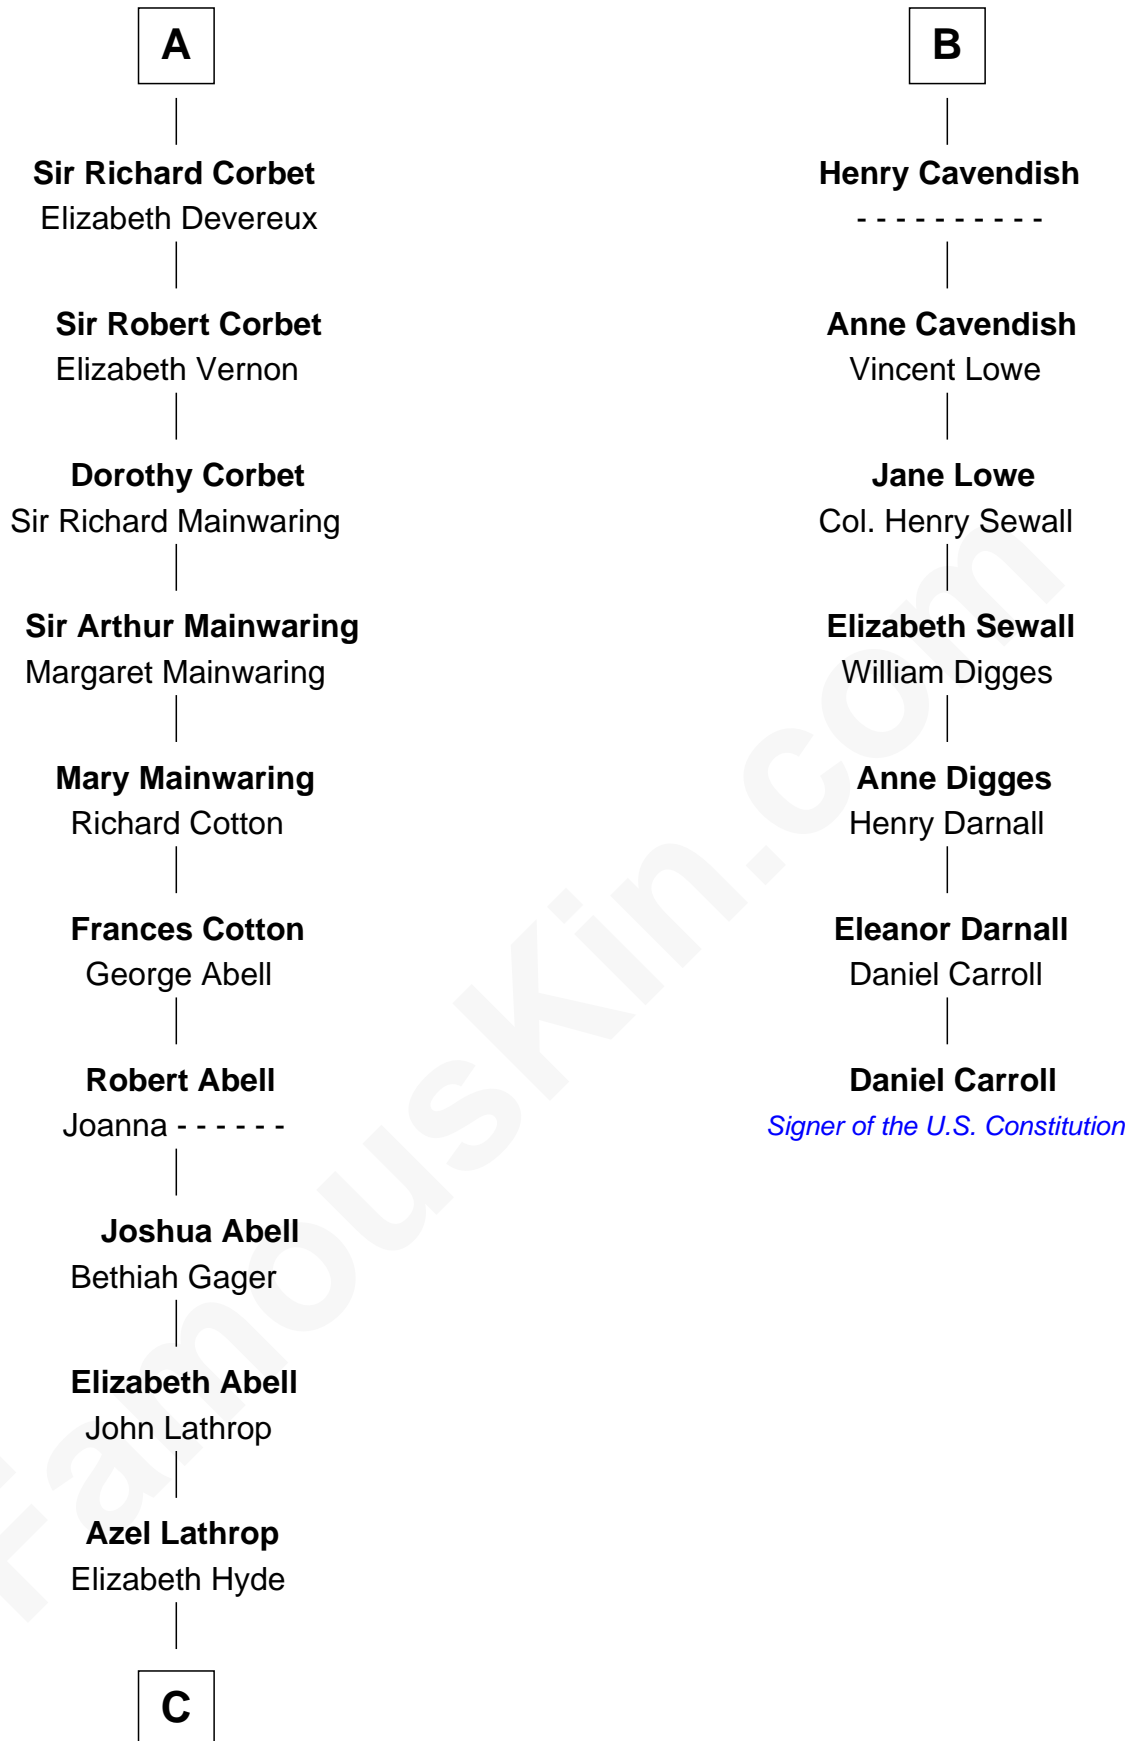

FamousKin.com Relationship Chart of

Marjorie Post

Founder of General Foods

13th cousin 7 times removed of

Daniel Carroll

Signer of the U.S. Constitution

Sir Gilbert Talbot

Pernel le Boteler

Elizabeth Talbot

Sir Henry de Grey

Richard Grey

Blanche de la Vache

Alice Grey

Sir William Burley

Elizabeth Burley

Sir John Hopton

Ankaret le Strange

Mary Talbot

Sir Thomas Greene

Sir Thomas Greene

Marine Bellers

Anne Greene

Sir Thomas Pinchbeck

Elizabeth Pinchbeck

John Hardwick

John Hardwick

Elizabeth Leeke

Elizabeth Hardwick

Sir William Cavendish

B

FamousKin.com