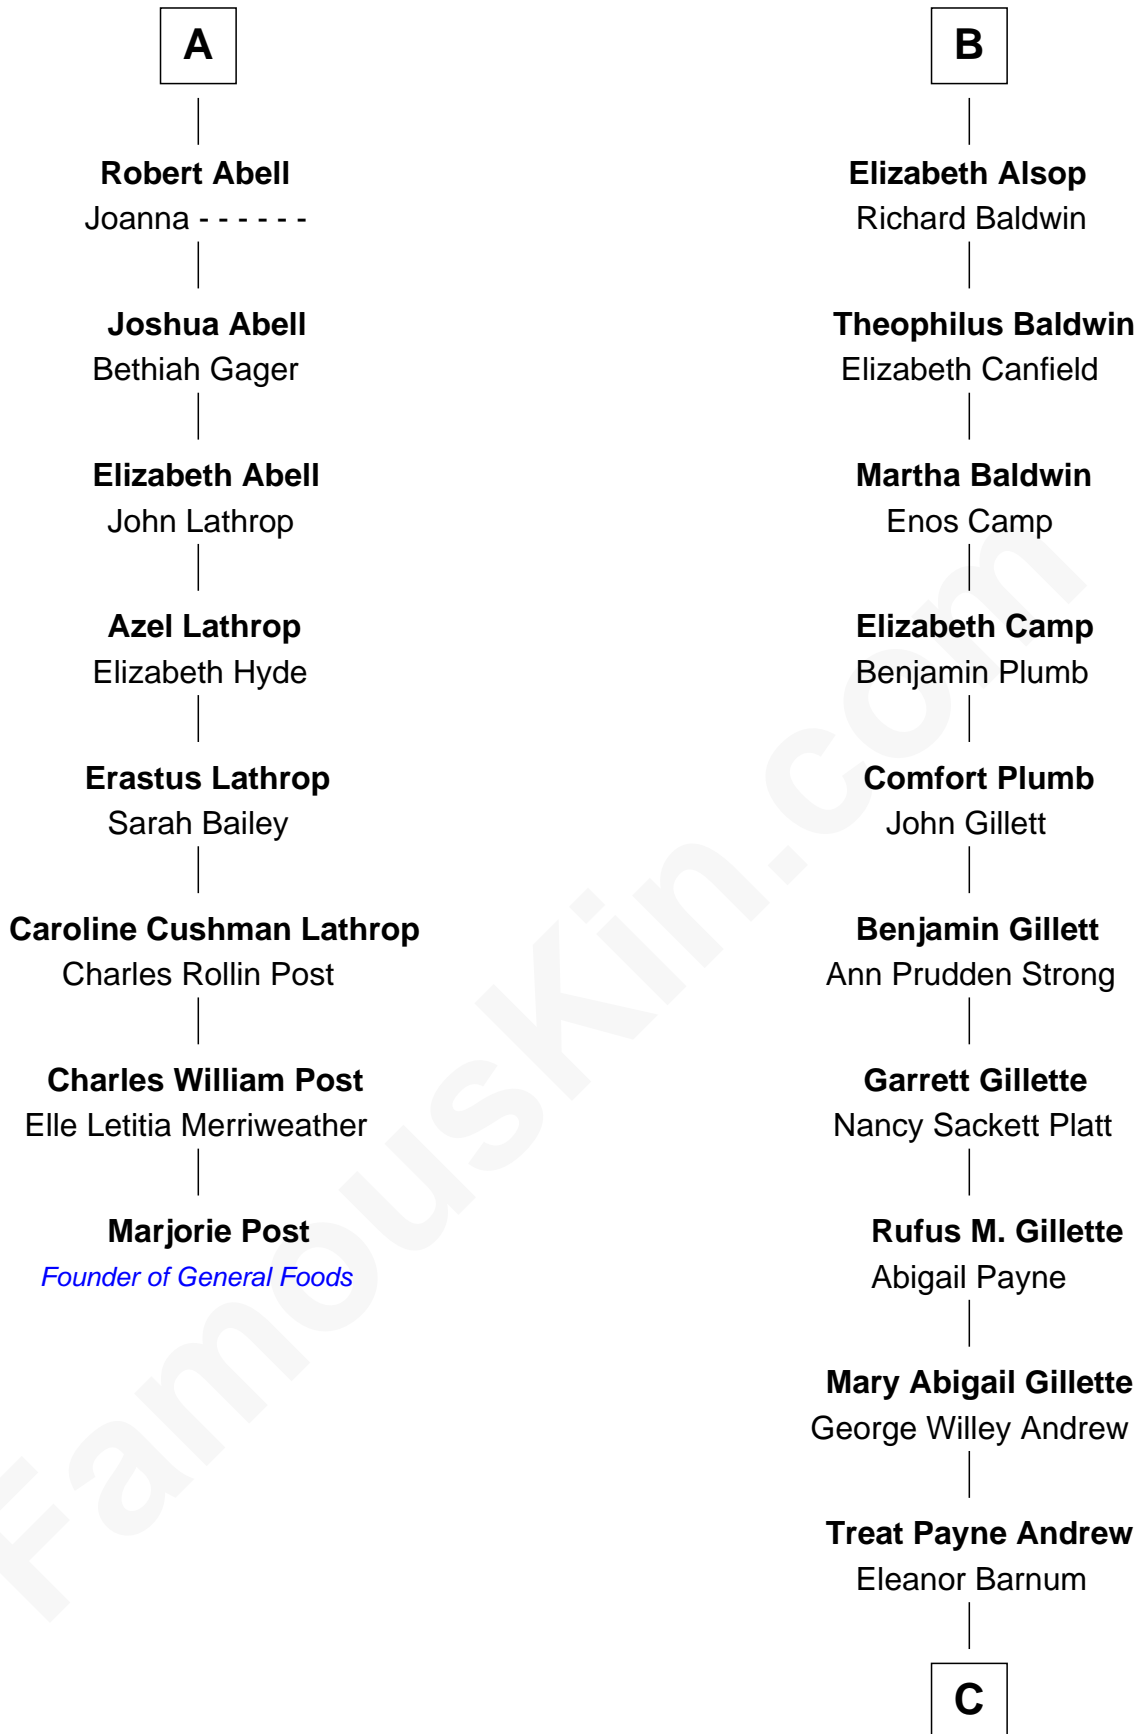

# FamousKin.com Relationship Chart of

**Marjorie Post**

*Founder of General Foods*

14th cousin 4 times removed of

**Treat Williams**

*TV & Movie Actor*

**James Butler**  
Joan Beauchamp

C

**Marian Andrew**  
Richard Norman Williams

**Treat Williams**  
*TV & Movie Actor*

FamousKin.com