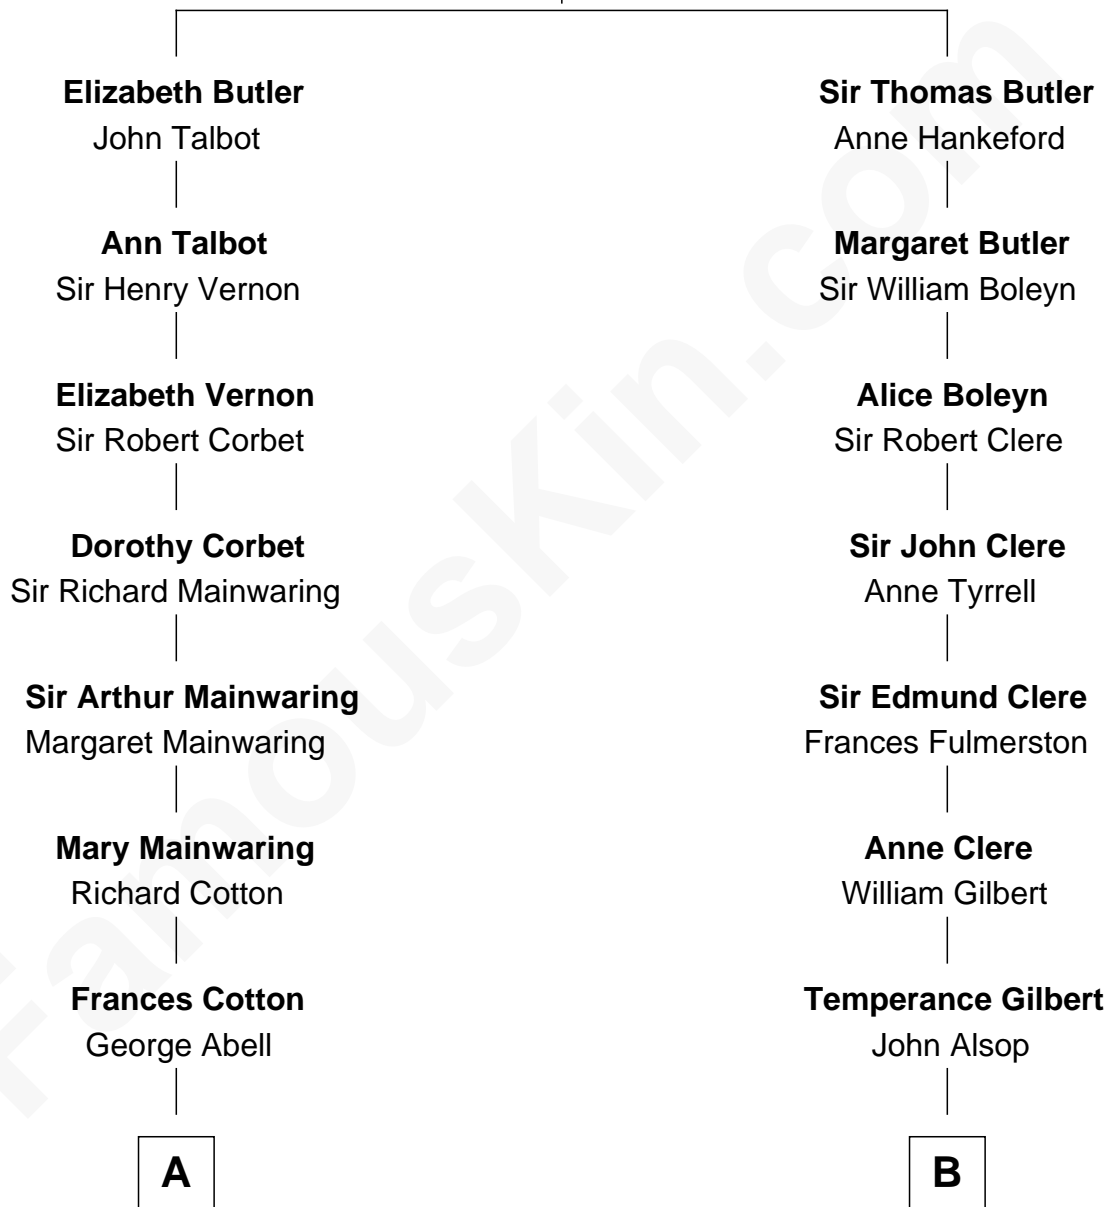

# FamousKin.com Relationship Chart of

**Marjorie Post**

*Founder of General Foods*

14th cousin 4 times removed of

**Treat Williams**

*TV & Movie Actor*

**James Butler**  
Joan Beauchamp

C

**Marian Andrew**  
Richard Norman Williams

**Treat Williams**  
*TV & Movie Actor*

FamousKin.com