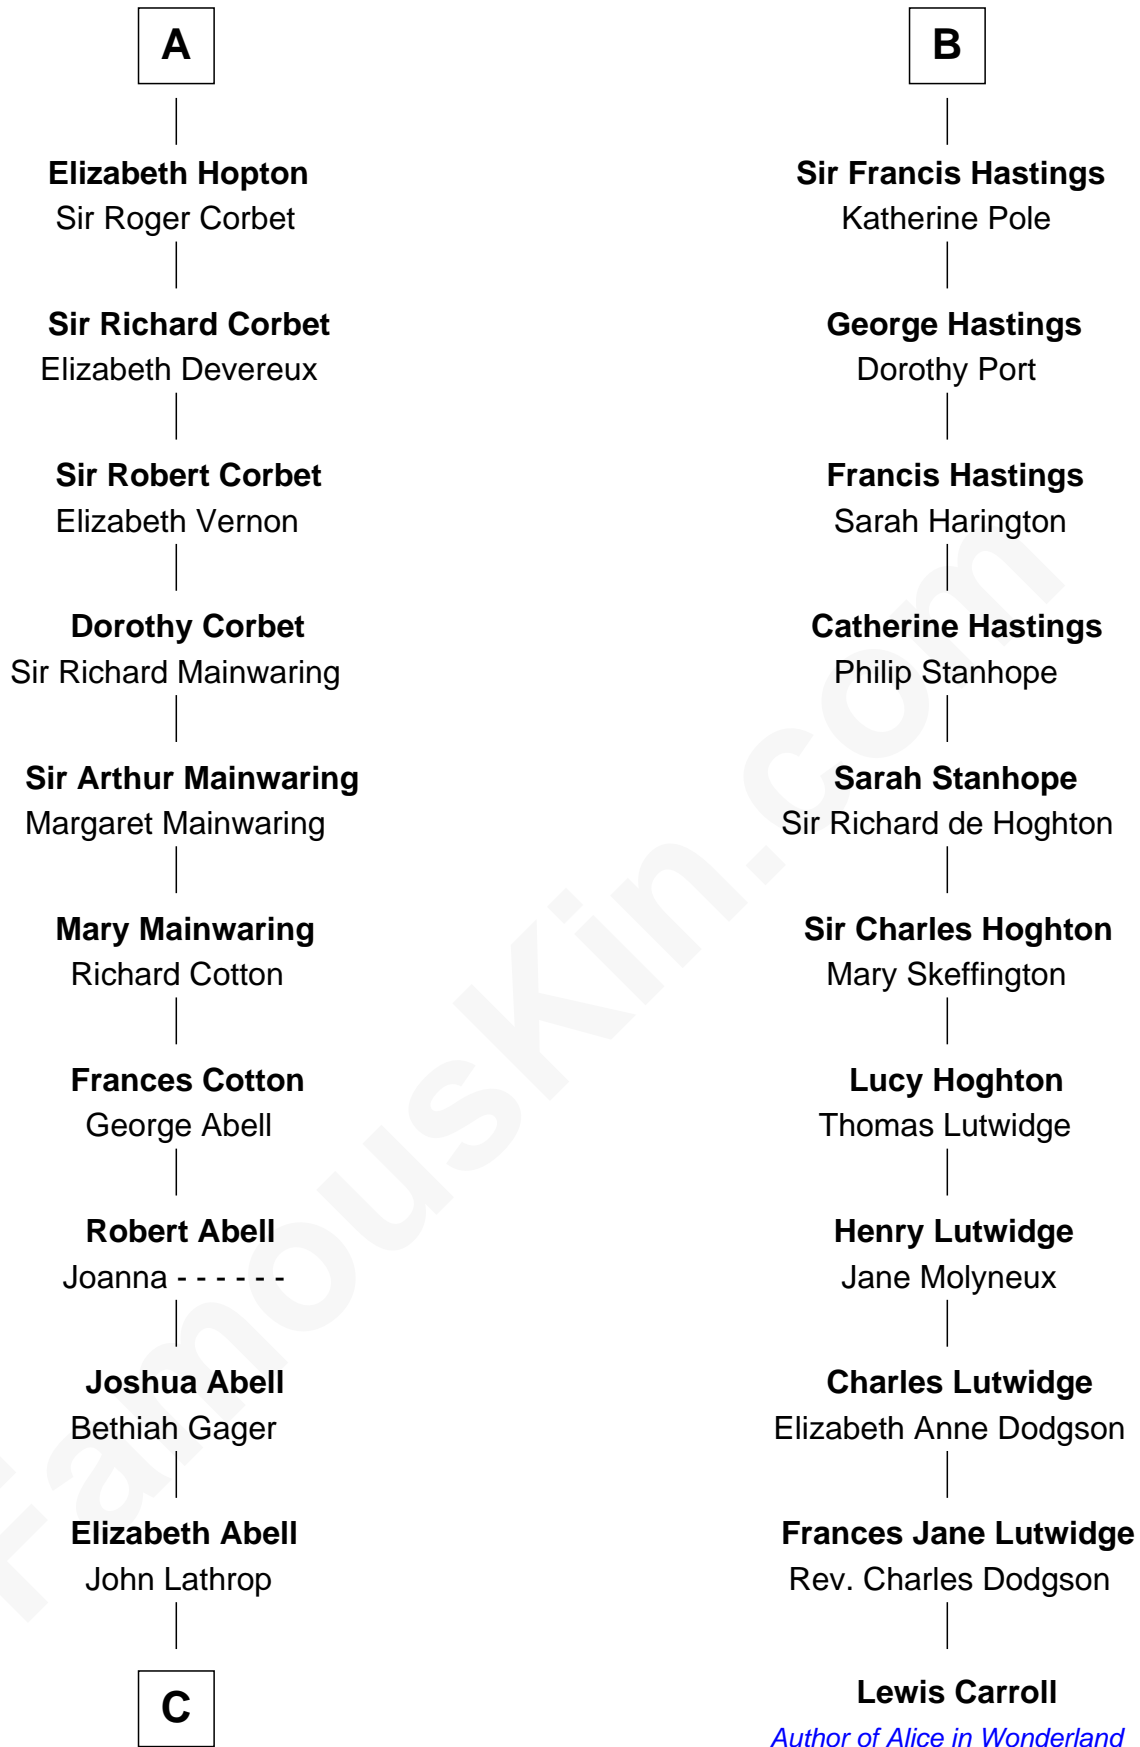

FamousKin.com Relationship Chart of

Marjorie Post

Founder of General Foods

17th cousin 4 times removed of

Lewis Carroll

Author of Alice in Wonderland

John de Botetourte

Maud FitzThomas

C

—
Azel Lathrop
Elizabeth Hyde

—
Erastus Lathrop
Sarah Bailey

—
Caroline Cushman Lathrop
Charles Rollin Post

—
Charles William Post
Elle Letitia Merriweather

—
Marjorie Post
Founder of General Foods

FamousKin.com