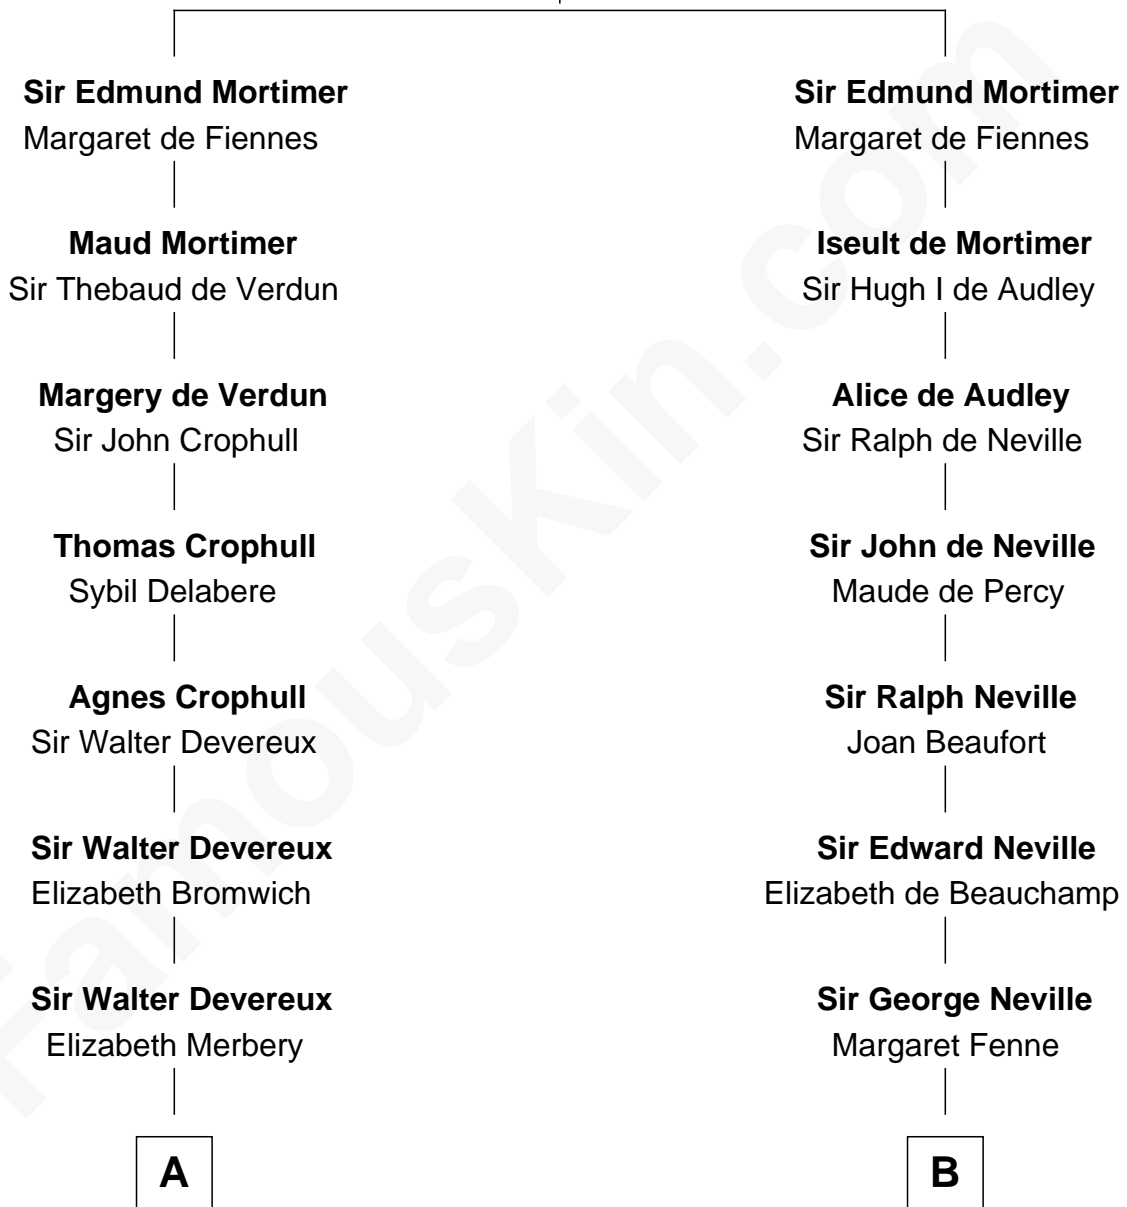

# FamousKin.com Relationship Chart of

**Marjorie Post**

*Founder of General Foods*

18th cousin 3 times removed of

**Lewis Carroll**

*Author of Alice in Wonderland*

**Roger Mortimer**

Maud de Braose

**C**

**Azel Lathrop**  
Elizabeth Hyde

**Erastus Lathrop**  
Sarah Bailey

**Caroline Cushman Lathrop**  
Charles Rollin Post

**Charles William Post**  
Elle Letitia Merriweather

**Marjorie Post**  
*Founder of General Foods*