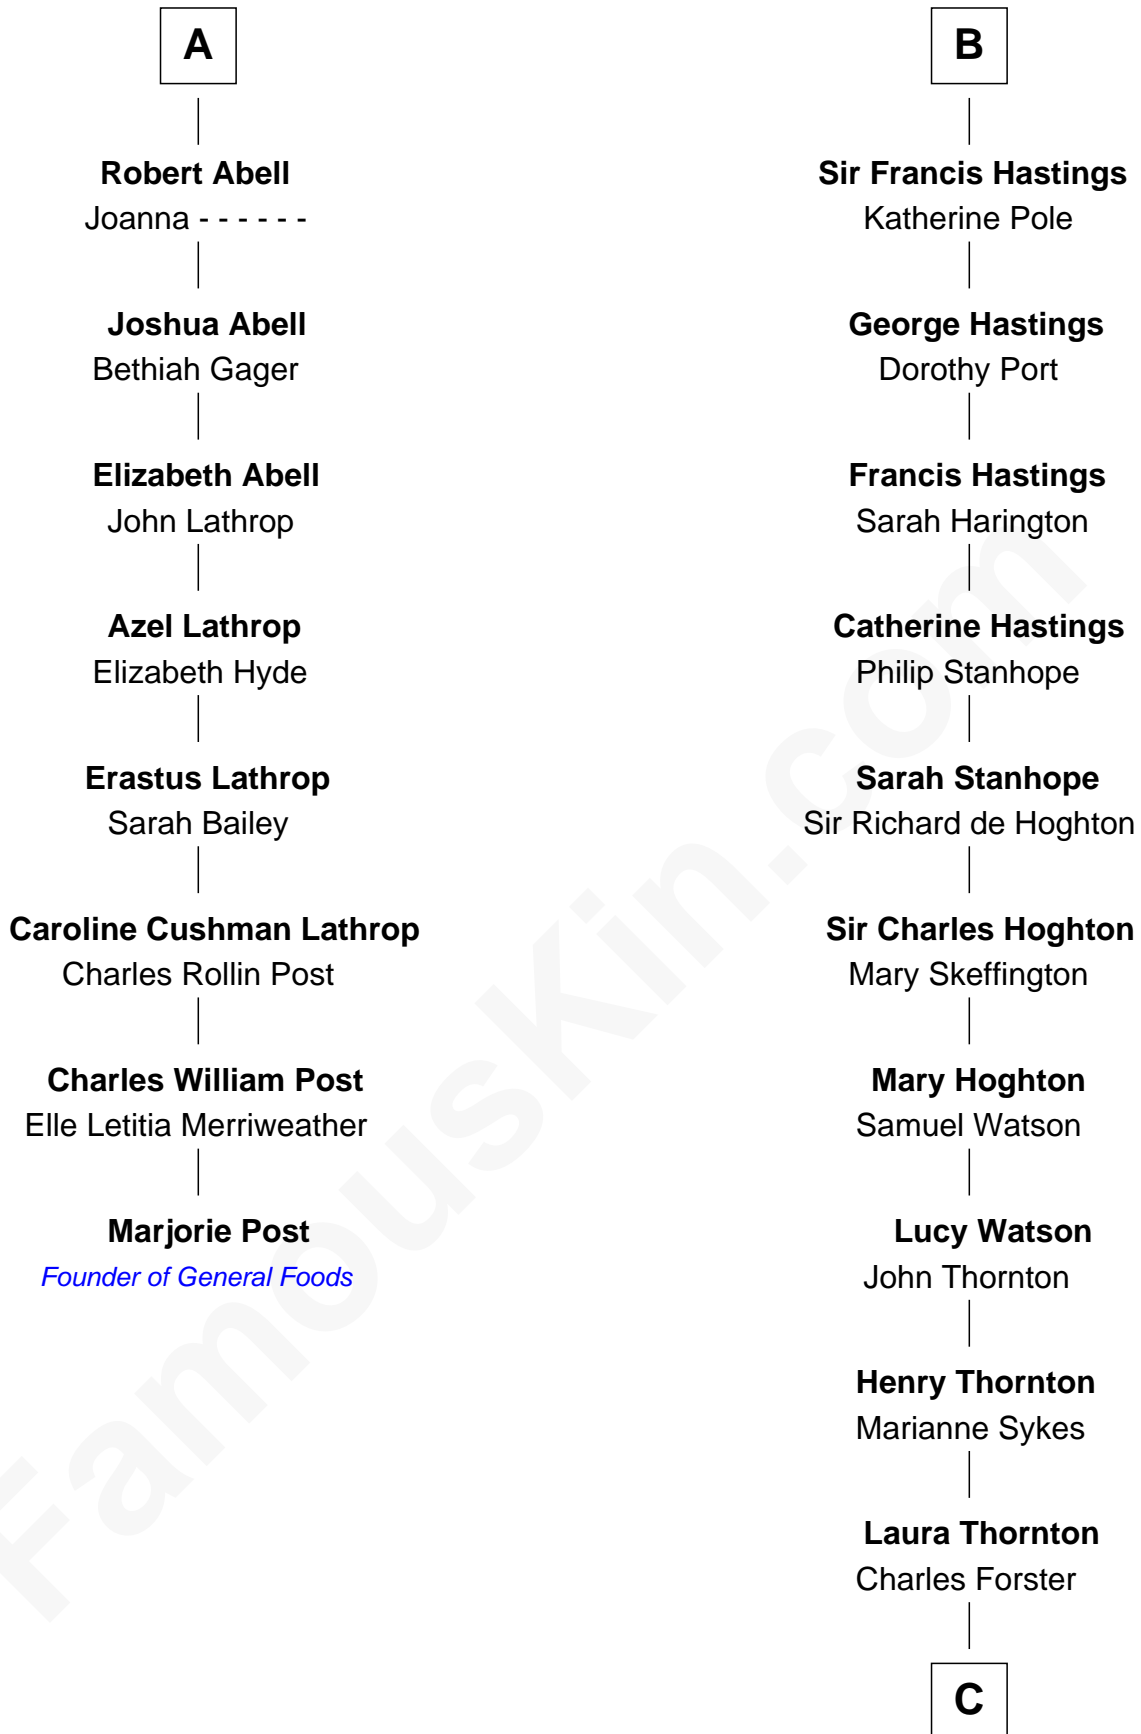

# FamousKin.com Relationship Chart of

**Marjorie Post**

*Founder of General Foods*

14th cousin 4 times removed of

**E. M. Forster**

*English Novelist*

**Thomas de Berkeley**

**C**

**Edward Morgan Llewellyn Forster**

Alice Clara Whichelo

**E. M. Forster**

*English Novelist*

FamousKin.com