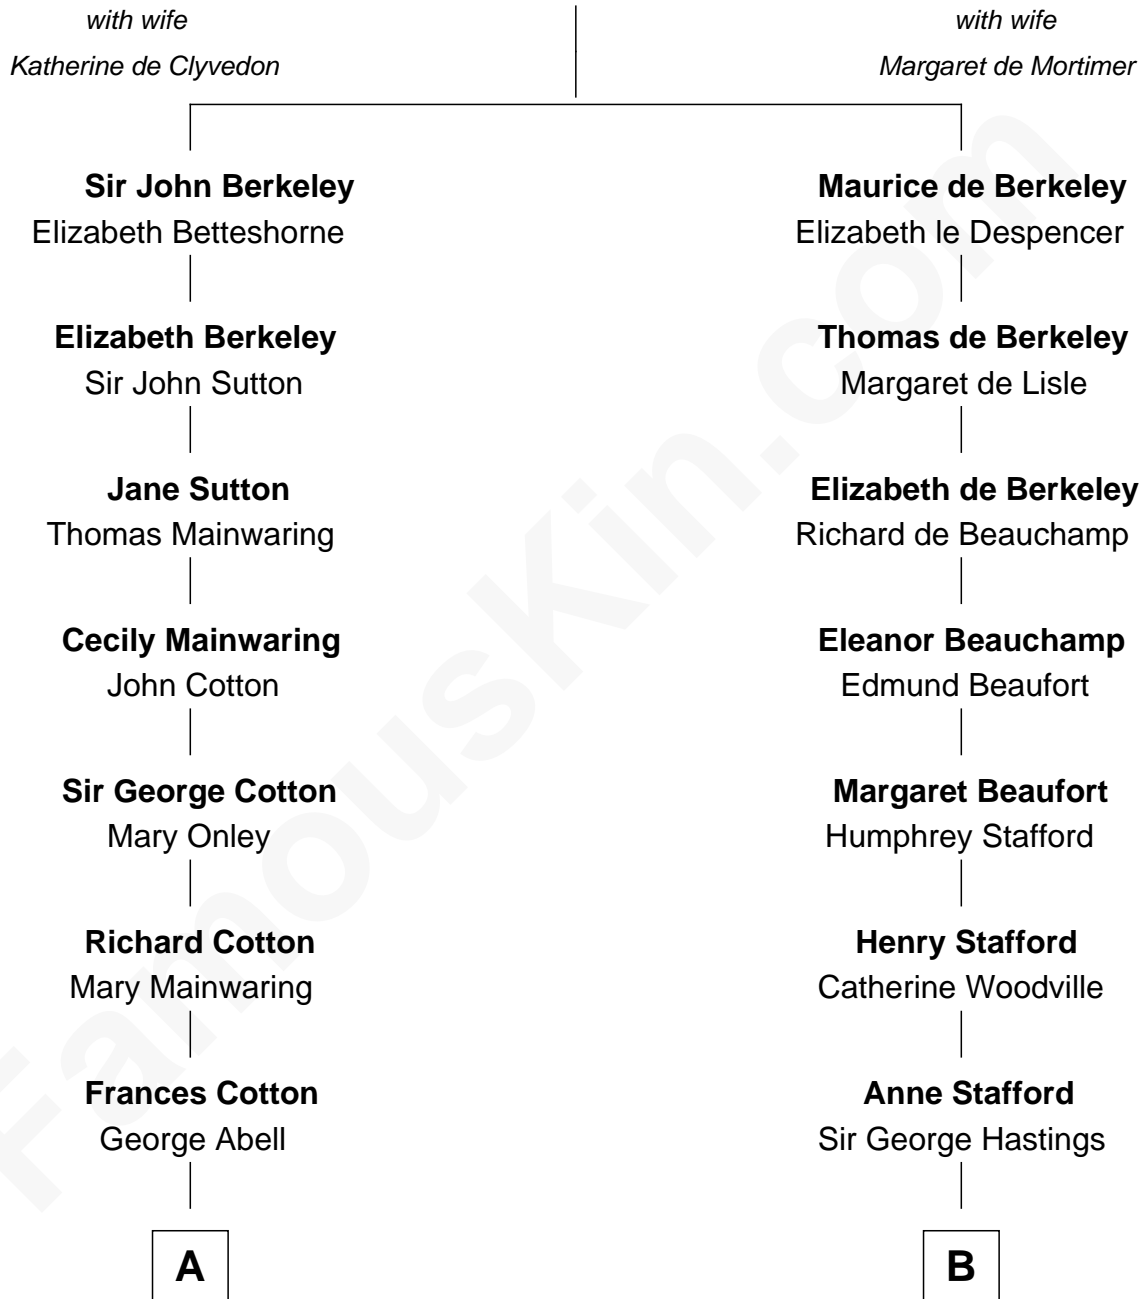

# FamousKin.com Relationship Chart of

**Marjorie Post**

*Founder of General Foods*

14th cousin 4 times removed of

**E. M. Forster**

*English Novelist*

**Thomas de Berkeley**

**C**

**Edward Morgan Llewellyn Forster**

Alice Clara Whichelo

**E. M. Forster**

*English Novelist*

FamousKin.com