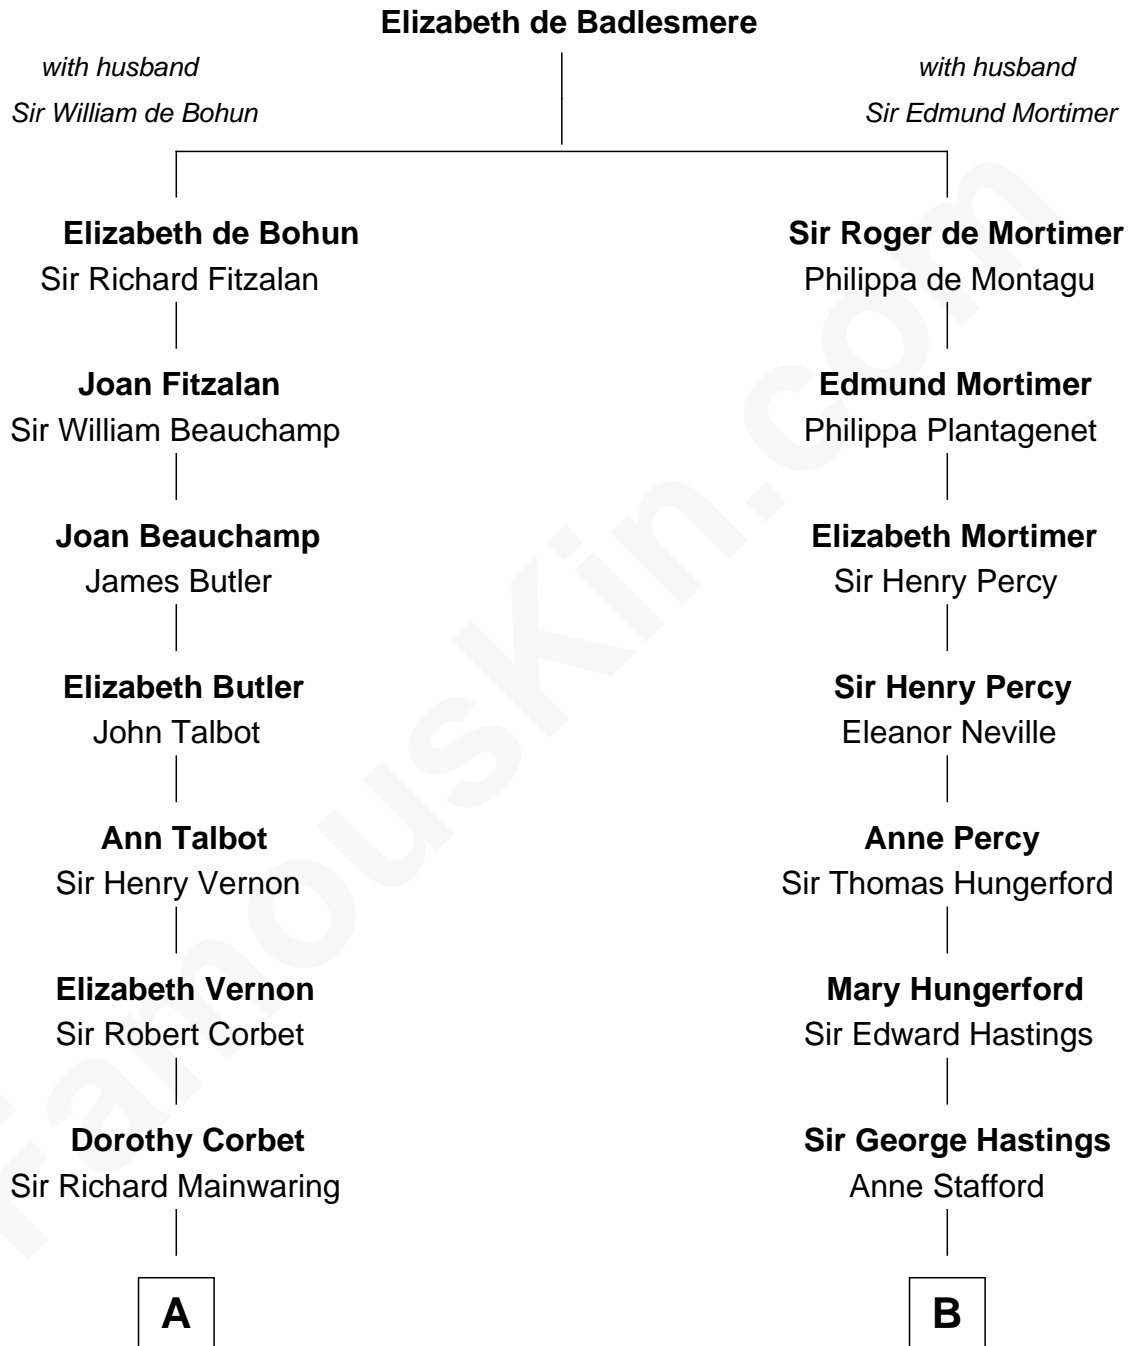

FamousKin.com Relationship Chart of

Marjorie Post

Founder of General Foods

17th cousin 1 time removed of

E. M. Forster

English Novelist

C

Edward Morgan Llewellyn Forster

Alice Clara Whichelo

E. M. Forster

English Novelist

FamousKin.com