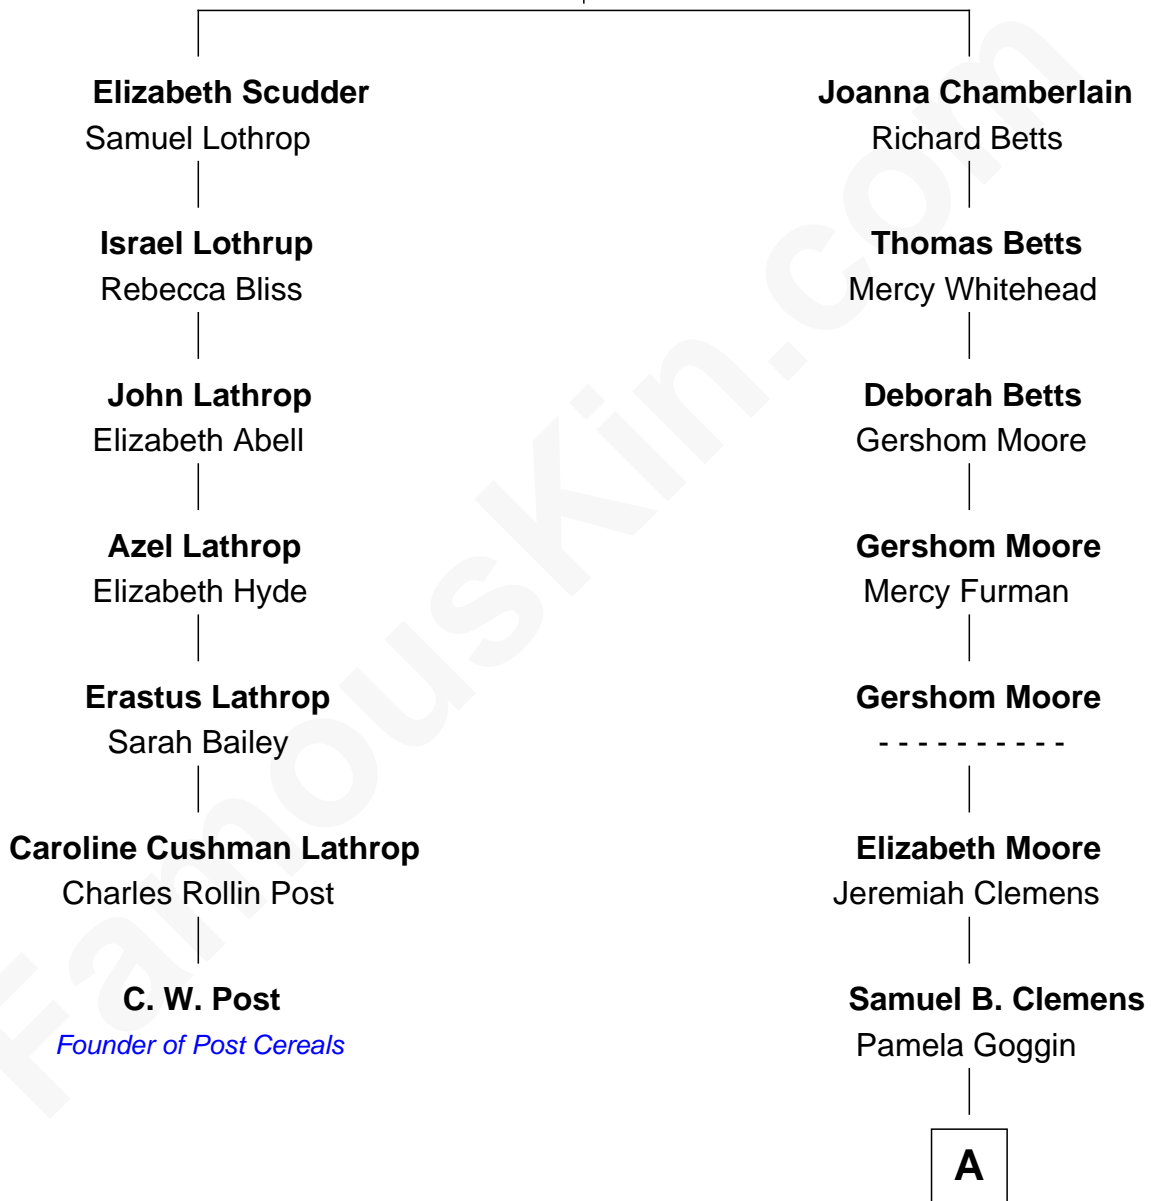

Elizabeth Stoughton

*with husband
John Scudder*

*with husband
Robert Chamberlain*