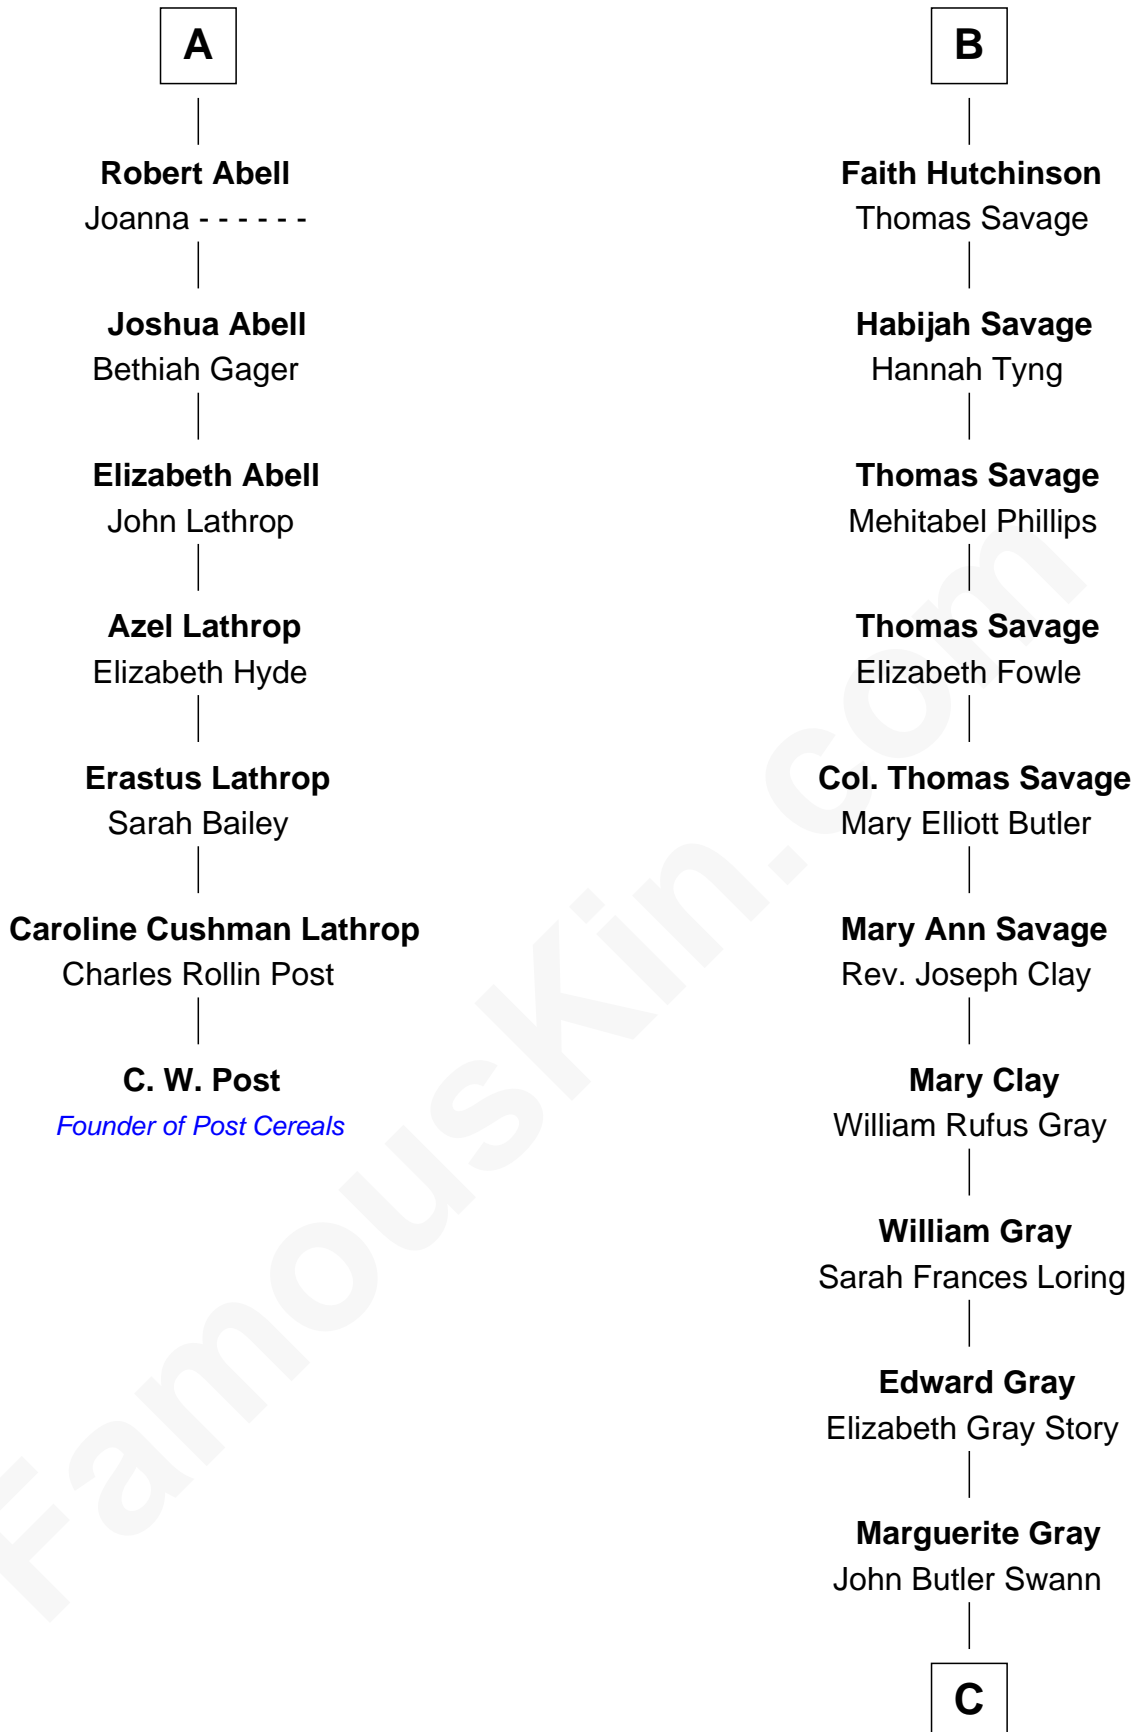

FamousKin.com Relationship Chart of

C. W. Post

Founder of Post Cereals

13th cousin 5 times removed of

Story Musgrave

NASA Astronaut

Sir Walter Blount

Sancha de Ayala

C

—
Marguerite Swann

Percy Musgrave

—
Story Musgrave

NASA Astronaut

FamousKin.com