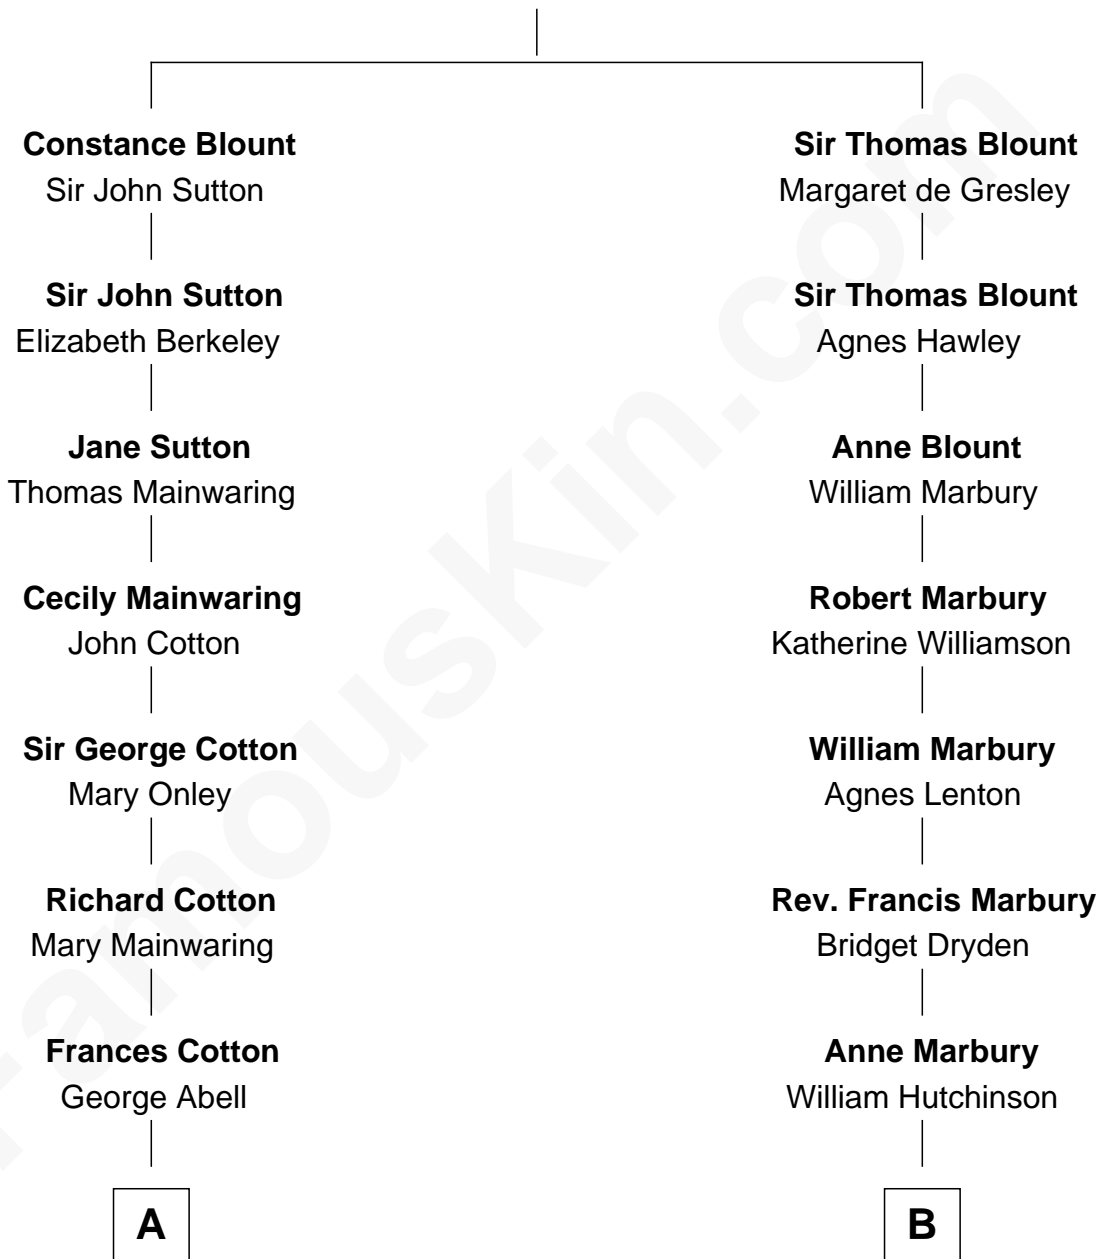

FamousKin.com Relationship Chart of

C. W. Post

Founder of Post Cereals

13th cousin 5 times removed of

Story Musgrave

NASA Astronaut

Sir Walter Blount

Sancha de Ayala

C

—
Marguerite Swann

Percy Musgrave

—
Story Musgrave

NASA Astronaut

FamousKin.com