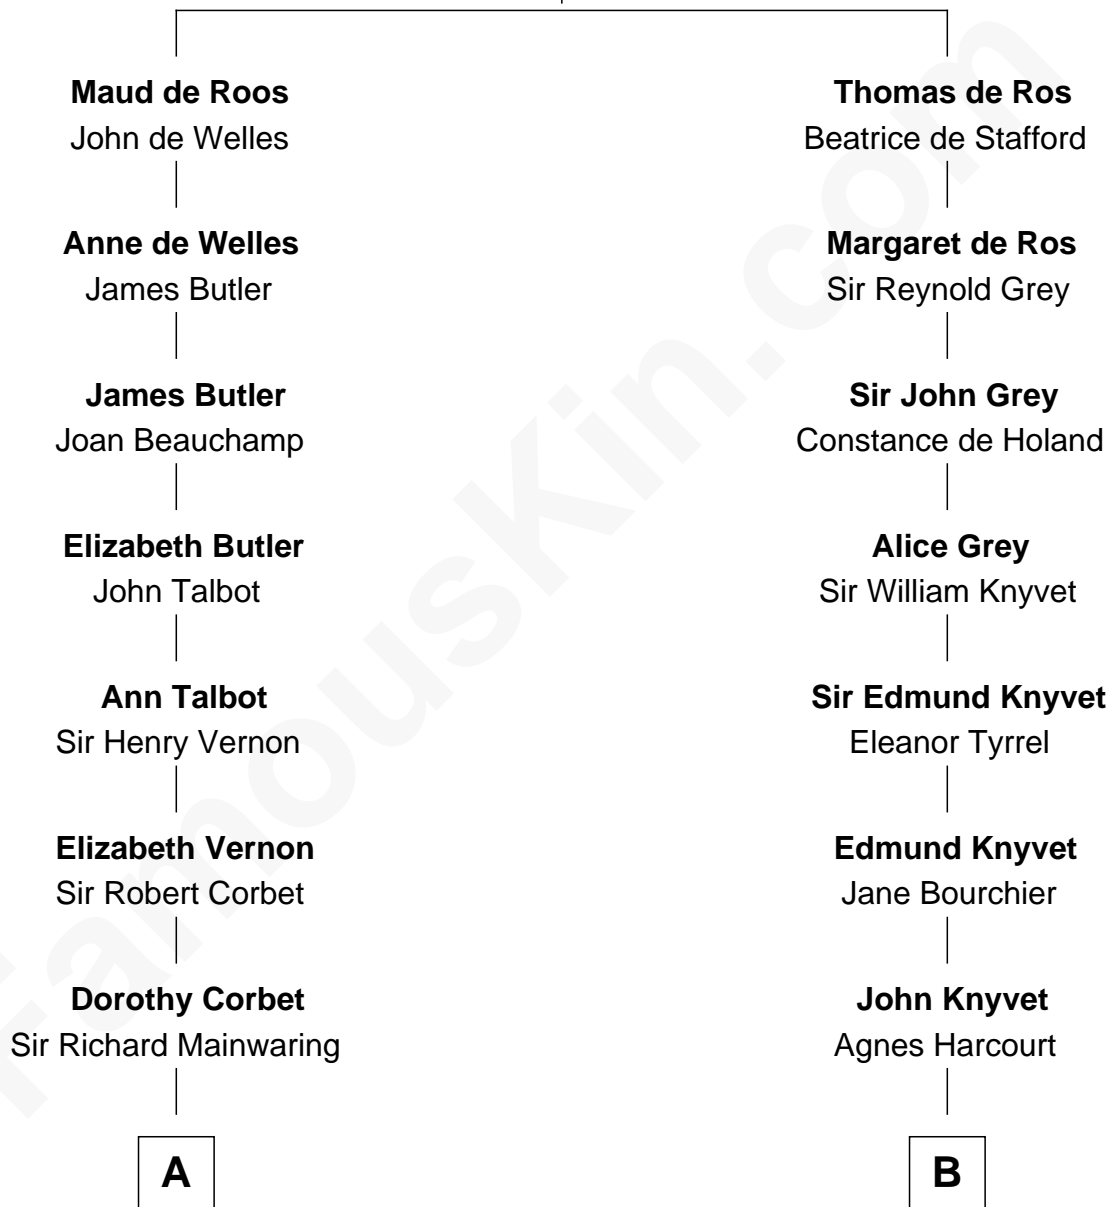

FamousKin.com Relationship Chart of

C. W. Post

Founder of Post Cereals

16th cousin 4 times removed of

Story Musgrave

NASA Astronaut

Sir William de Ros
Margery de Badlesmere

C

Edward Gray
Elizabeth Gray Story

Marguerite Gray
John Butler Swann

Marguerite Swann
Percy Musgrave

Story Musgrave
NASA Astronaut

FamousKin.com