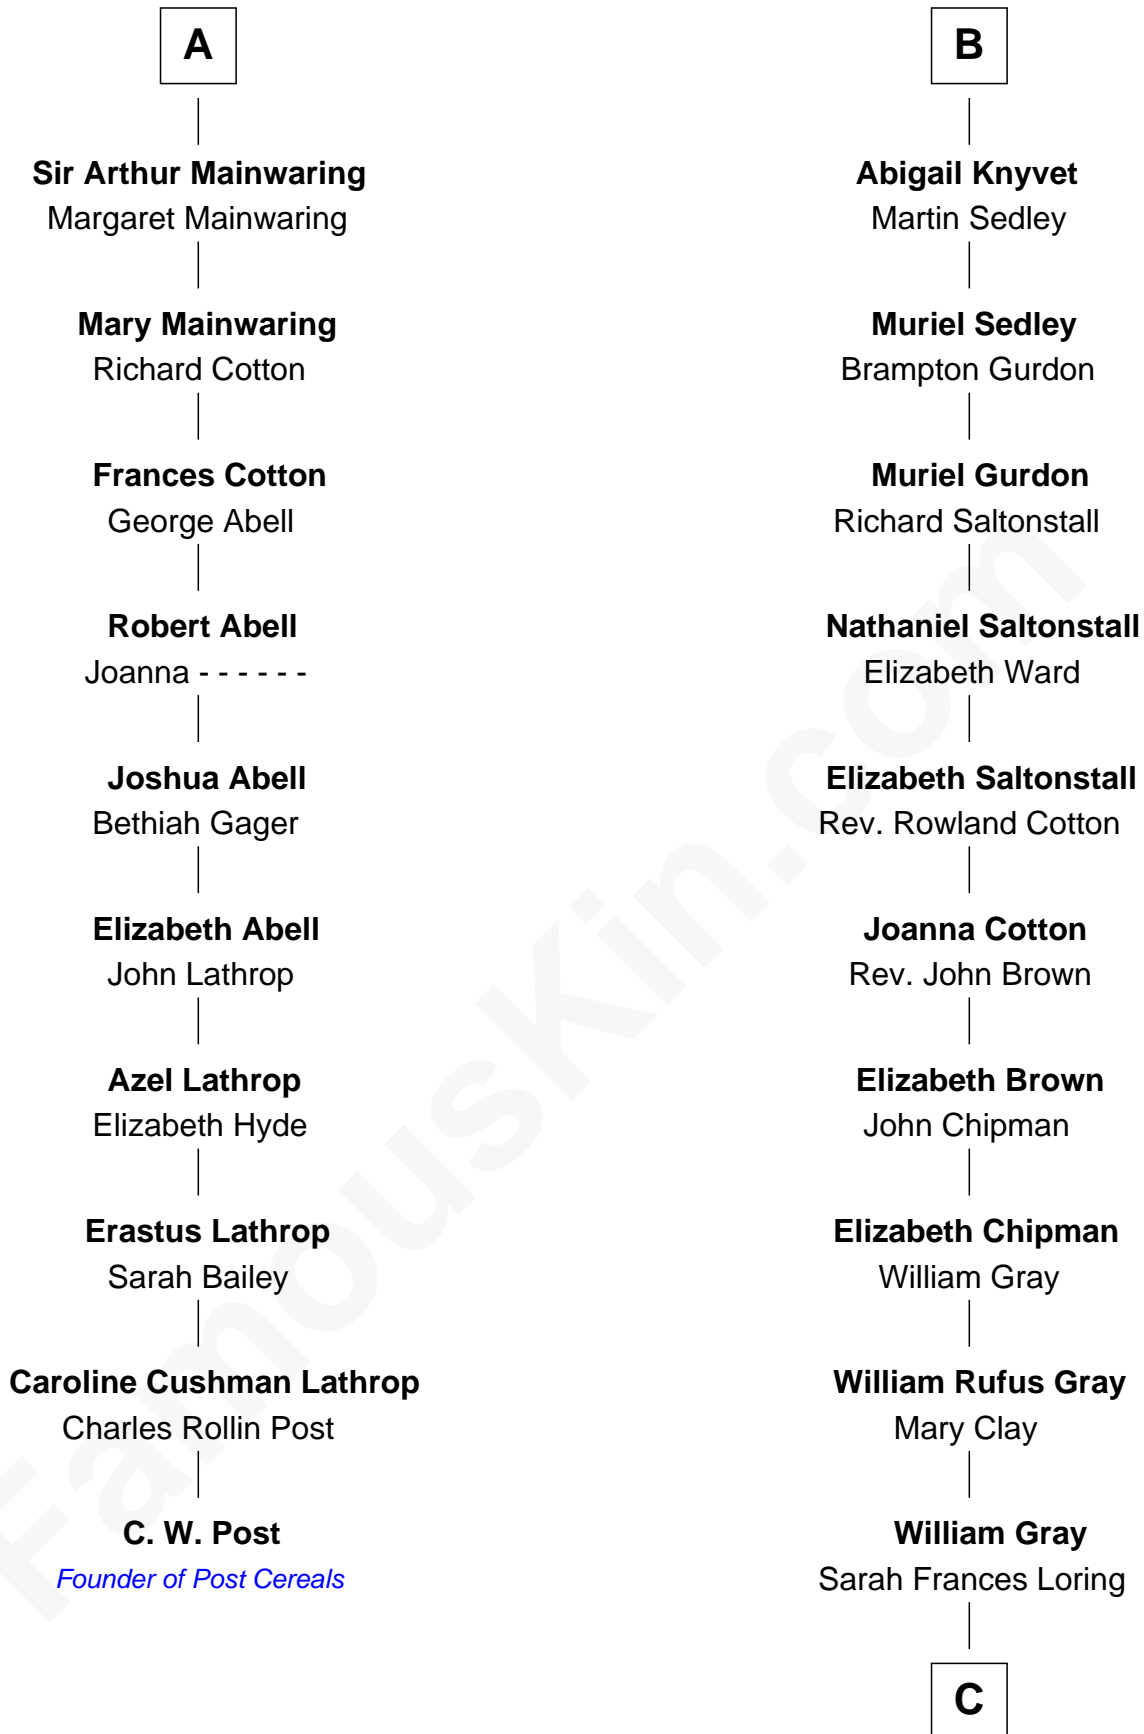

FamousKin.com Relationship Chart of

C. W. Post

Founder of Post Cereals

16th cousin 4 times removed of

Story Musgrave

NASA Astronaut

Sir William de Ros
Margery de Badlesmere

C

Edward Gray
Elizabeth Gray Story

Marguerite Gray
John Butler Swann

Marguerite Swann
Percy Musgrave

Story Musgrave
NASA Astronaut

FamousKin.com