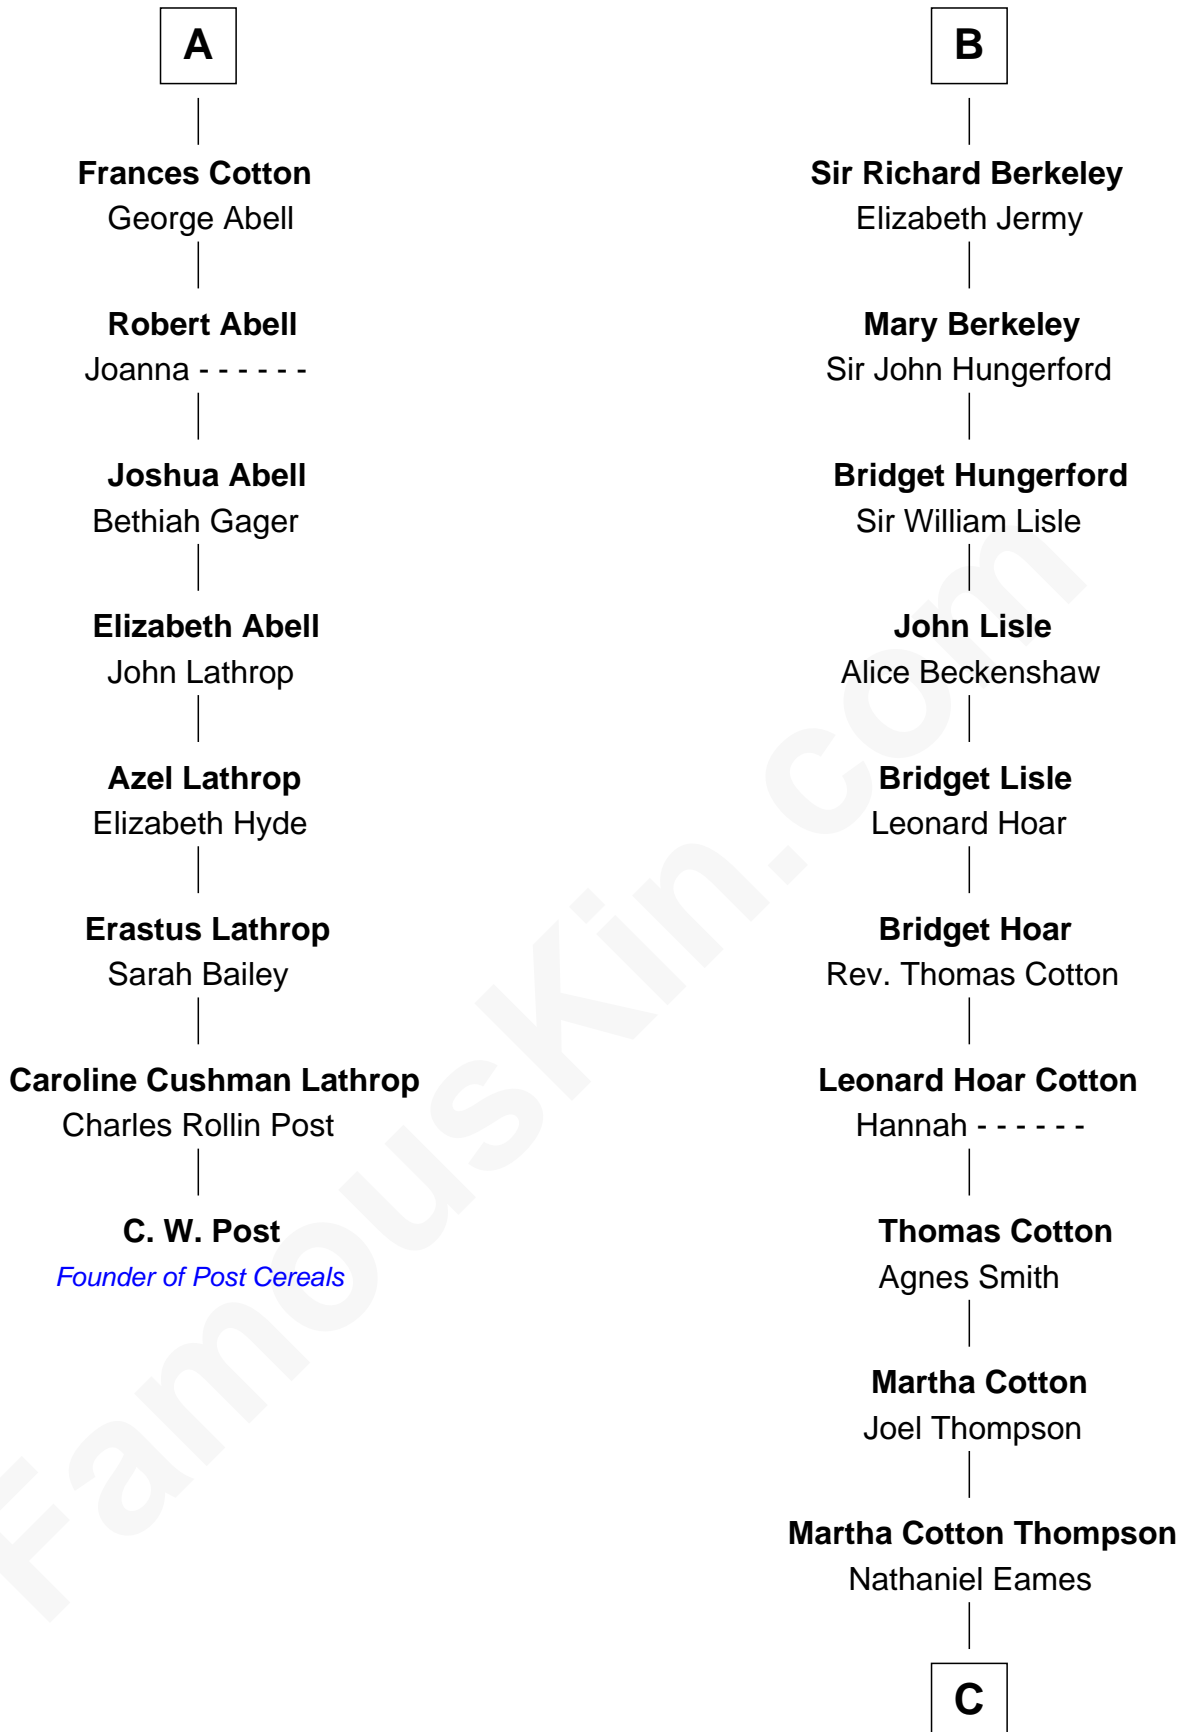

# FamousKin.com Relationship Chart of

**C. W. Post**

*Founder of Post Cereals*

14th cousin 4 times removed of

**Emma Eames**

*Opera Singer*

**Sir Maurice de Berkeley**

Eve la Zouche

**Cecily Mainwaring**

John Cotton

**Sir George Cotton**

Mary Onley

**Richard Cotton**

Mary Mainwaring

**A**

**Maurice de Berkeley**

Margaret - - - - -

**Thomas Berkeley**

Catherine Botetourte

**Maurice Berkeley**

Johanna Denham

**Maurice Berkeley**

Ellen Montfort

**Sir William Berkeley**

Anne Stafford

**Richard Berkeley**

Elizabeth Conningsby

**Sir John Berkeley**

Isabel Dennis

**B**

**C**

|  
**Ithamer Bellows Eames**