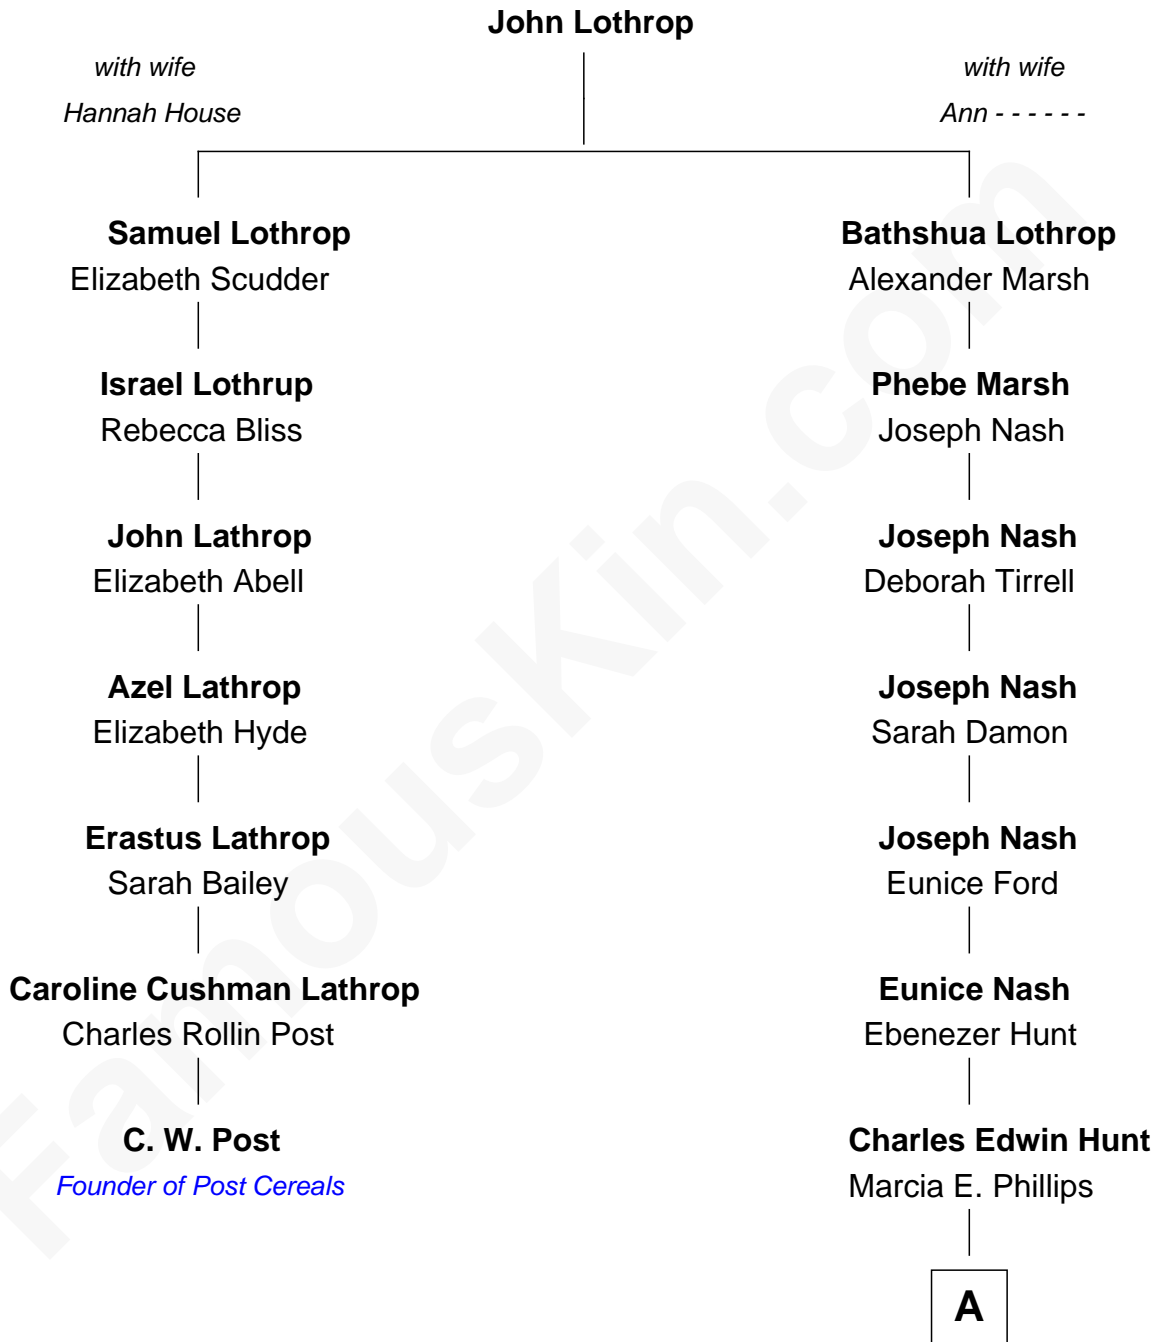

FamousKin.com Relationship Chart of

C. W. Post

Founder of Post Cereals

6th cousin 4 times removed of

Linda Hunt

TV and Movie Actress

A

Charles Phillips Hunt