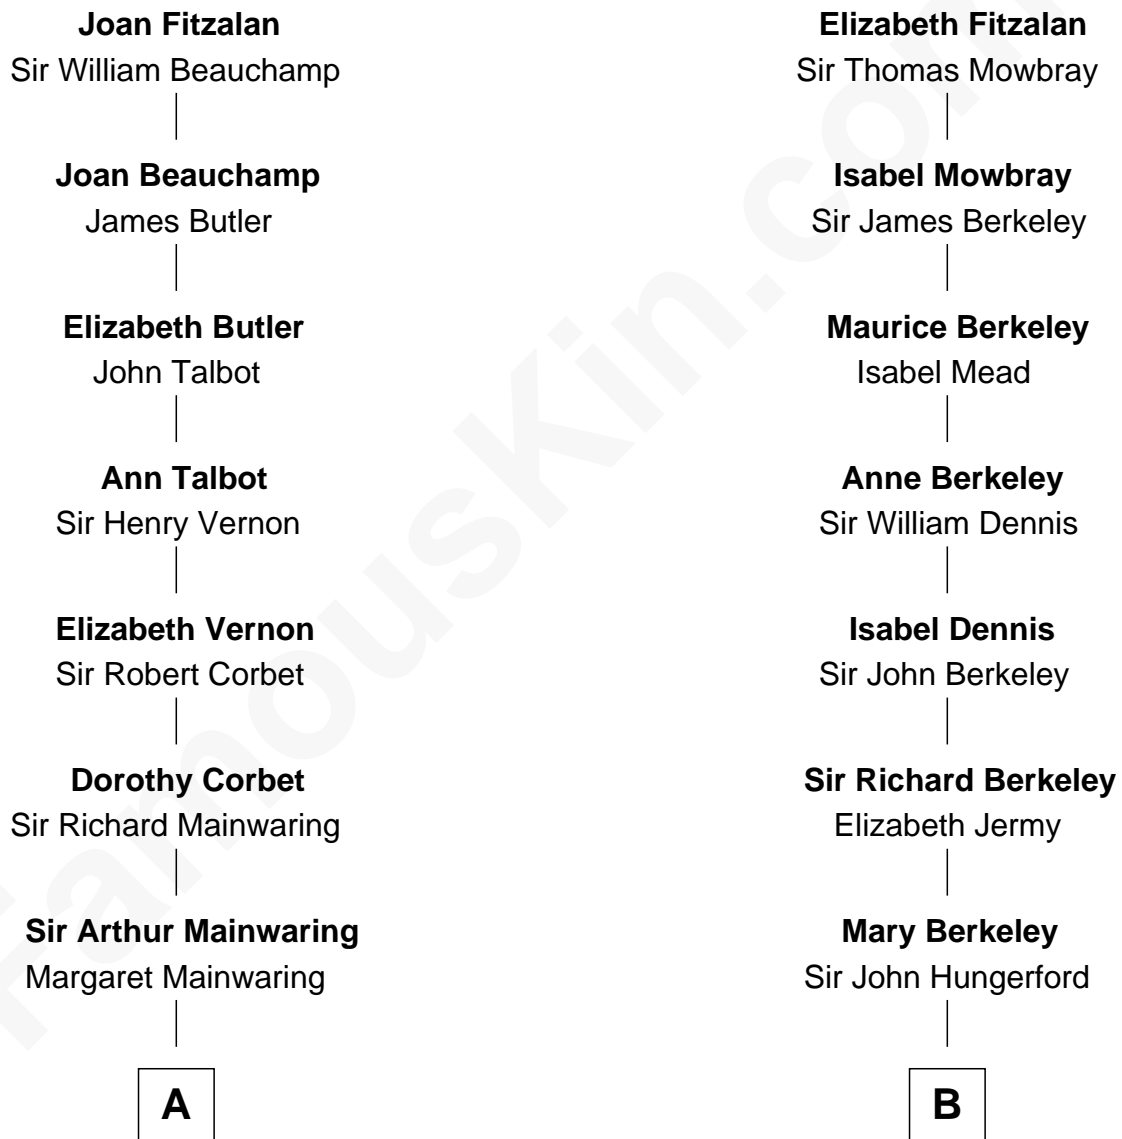

# FamousKin.com Relationship Chart of

**C. W. Post**

*Founder of Post Cereals*

15th cousin 4 times removed of

**Warren Buffett**

*Chairman & CEO, Berkshire Hathaway*

**Sir Richard Fitzalan**

Elizabeth de Bohun

**C**

—  
**Stella Frances Barber**

John Ammon Stahl

—  
**Leila Stahl**

Howard Homan Buffett

—  
**Warren Buffett**

*Chairman & CEO, Berkshire Hathaway*

FamousKin.com