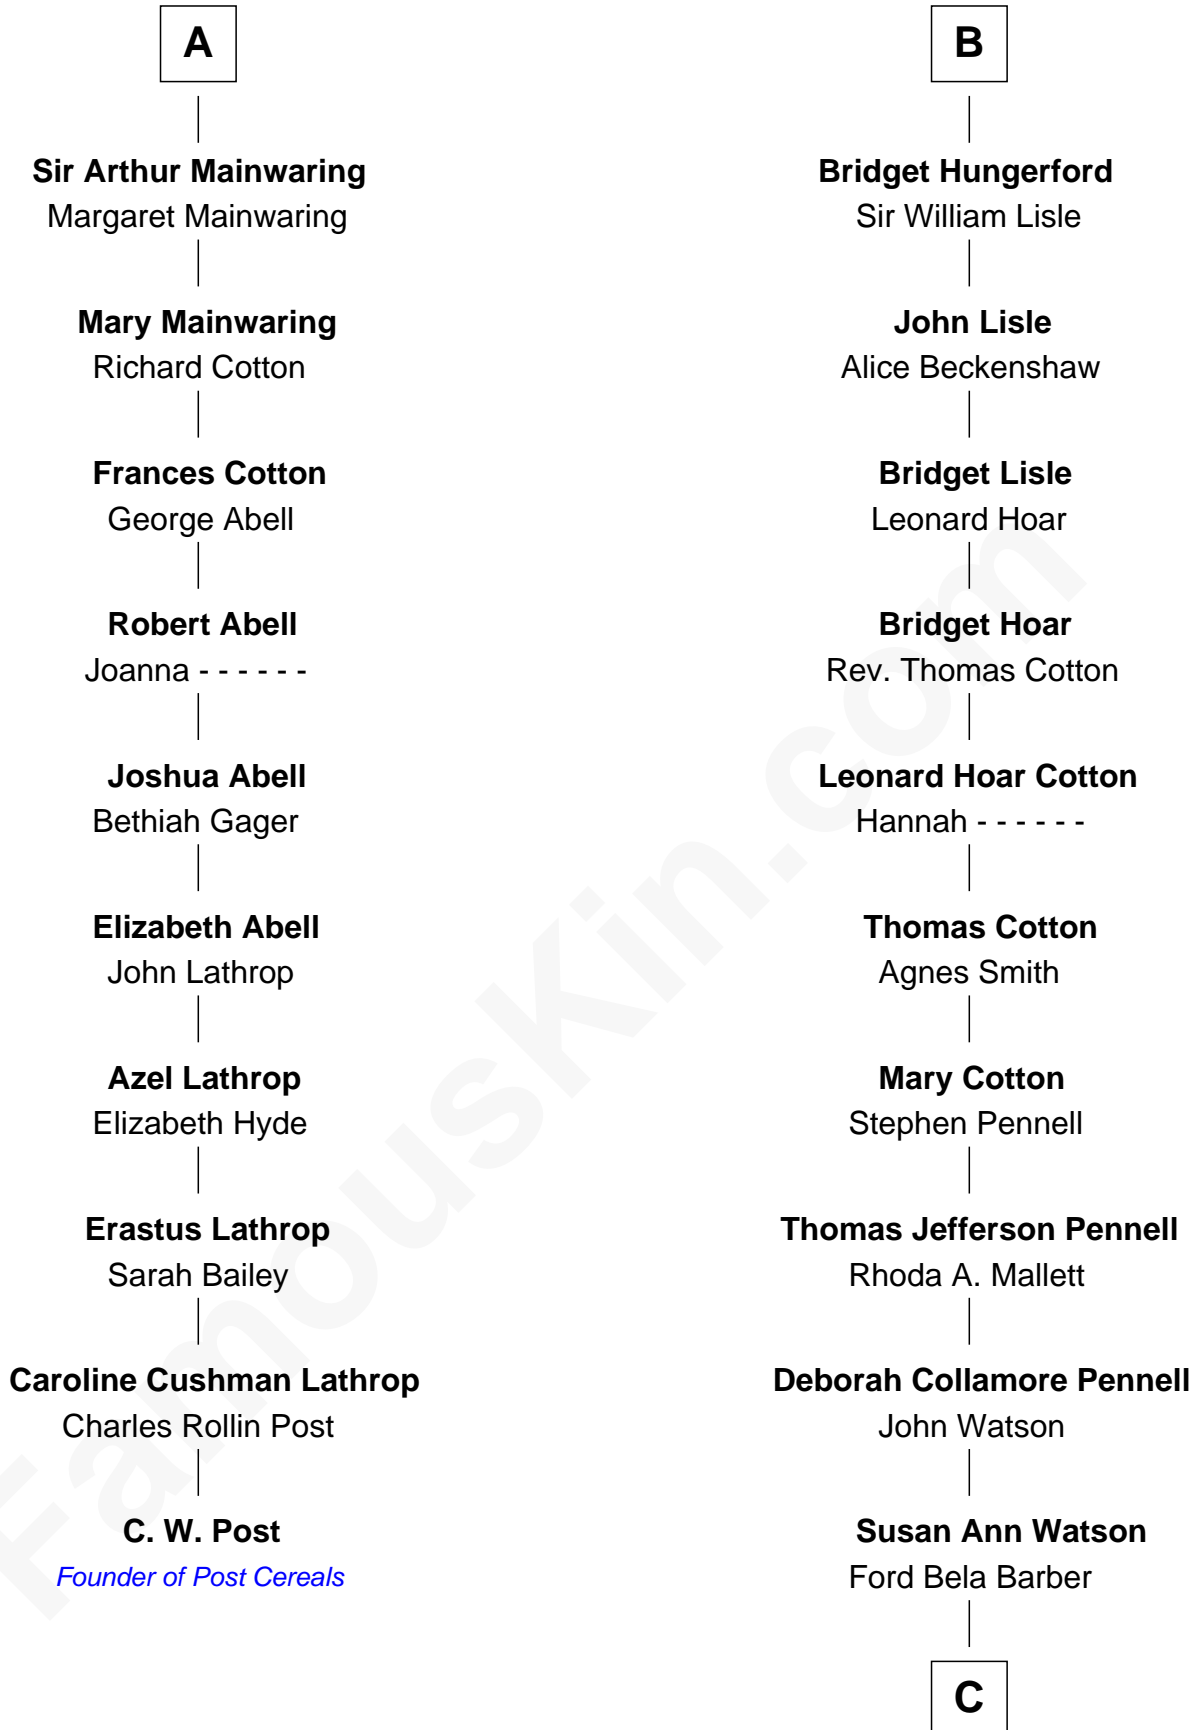

FamousKin.com Relationship Chart of

C. W. Post

Founder of Post Cereals

16th cousin 3 times removed of

Warren Buffett

Chairman & CEO, Berkshire Hathaway

C

—
Stella Frances Barber