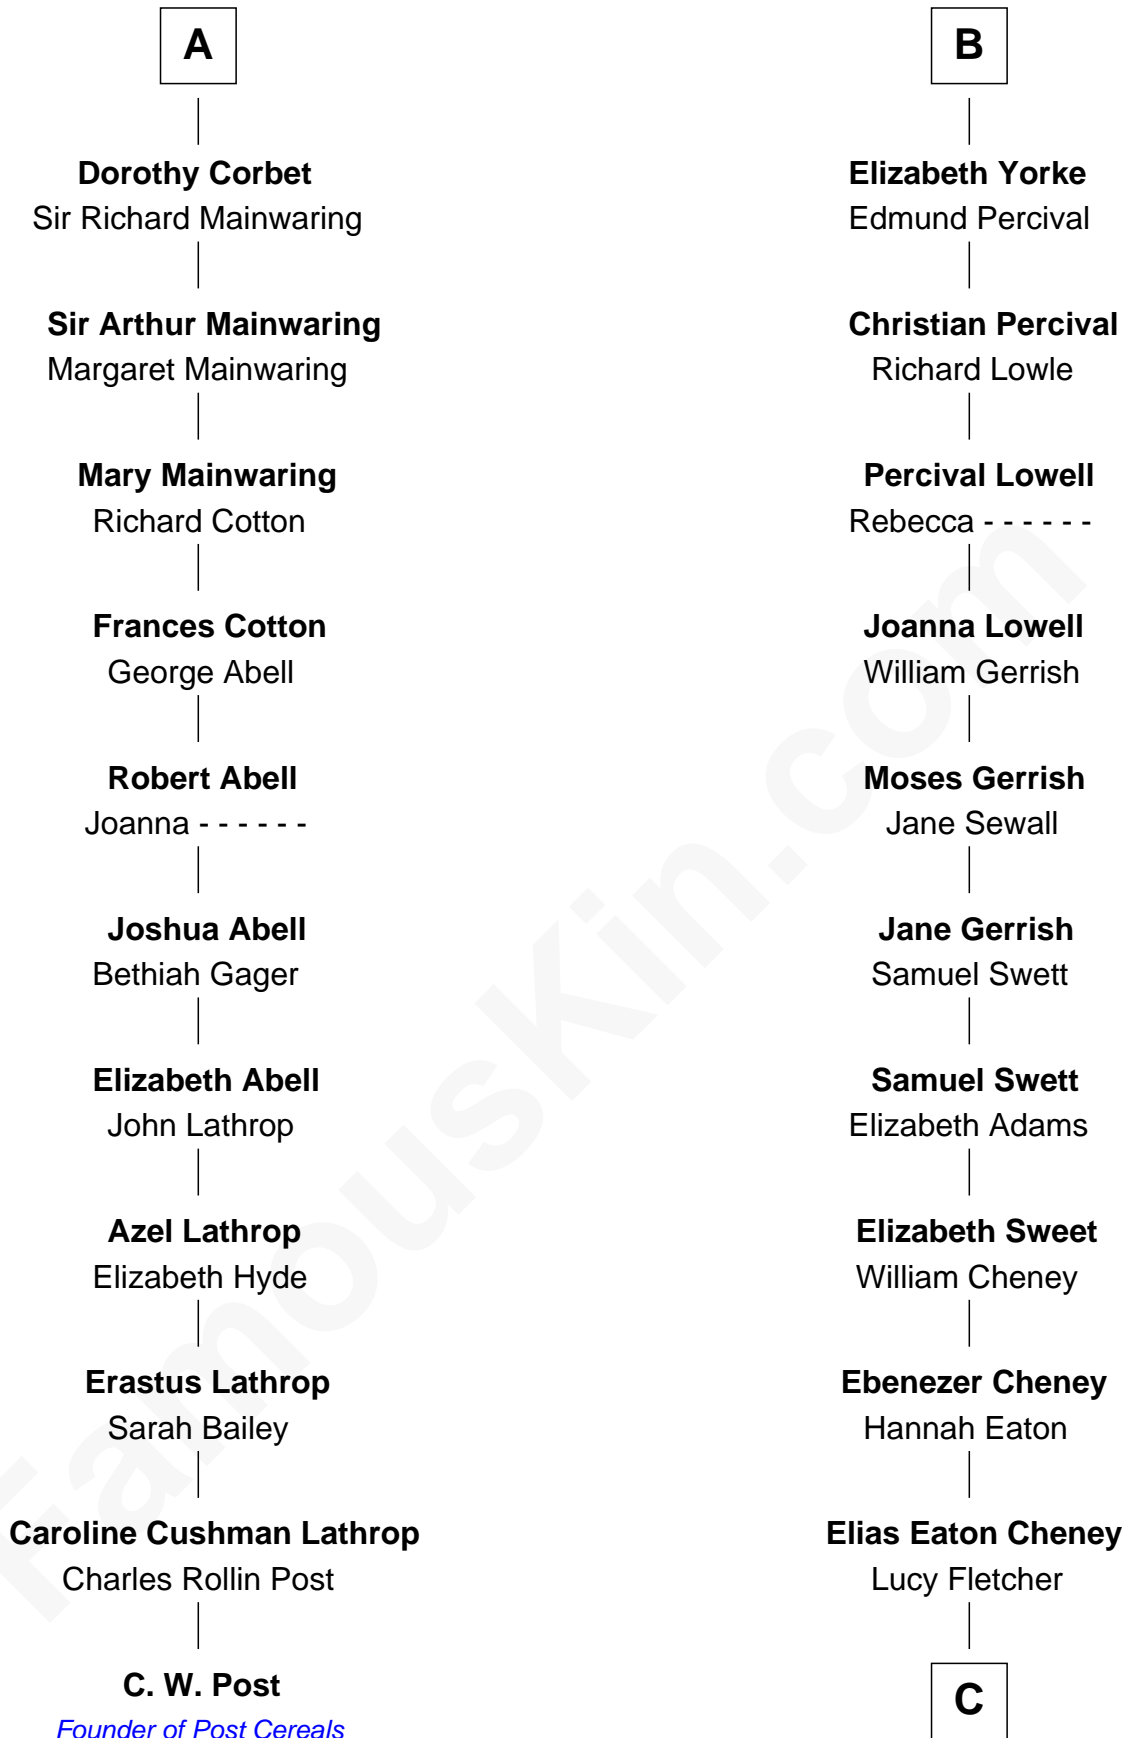

# FamousKin.com Relationship Chart of

**C. W. Post**

*Founder of Post Cereals*

17th cousin 3 times removed of

**Dick Cheney**

*46th U.S. Vice-President*

**Humphrey de Bohun**

Elizabeth Plantagenet

**Eleanor de Bohun**  
Sir James le Boteler

**James le Boteler**  
Elizabeth Darcy

**James Butler**  
Anne de Welles

**James Butler**  
Joan Beauchamp

**Elizabeth Butler**  
John Talbot

**Ann Talbot**  
Sir Henry Vernon

**Elizabeth Vernon**  
Sir Robert Corbet

**A**

**Margaret de Bohun**  
Sir Hugh de Courtnay

**Elizabeth de Courtnay**  
Sir Andrew Luttrell

**Sir Hugh Luttrell**  
Catherine de Beaumont

**Sir John Luttrell**  
Margaret Touchet

**Sir James Luttrell**  
Elizabeth Courtnay

**Sir Hugh Luttrell**  
Margaret Hill

**Eleanor Luttrell**  
Roger Yorke

**B**

**C**

Samuel Fletcher Cheney

Ella A. Phillips

Thomas Herbert Cheney