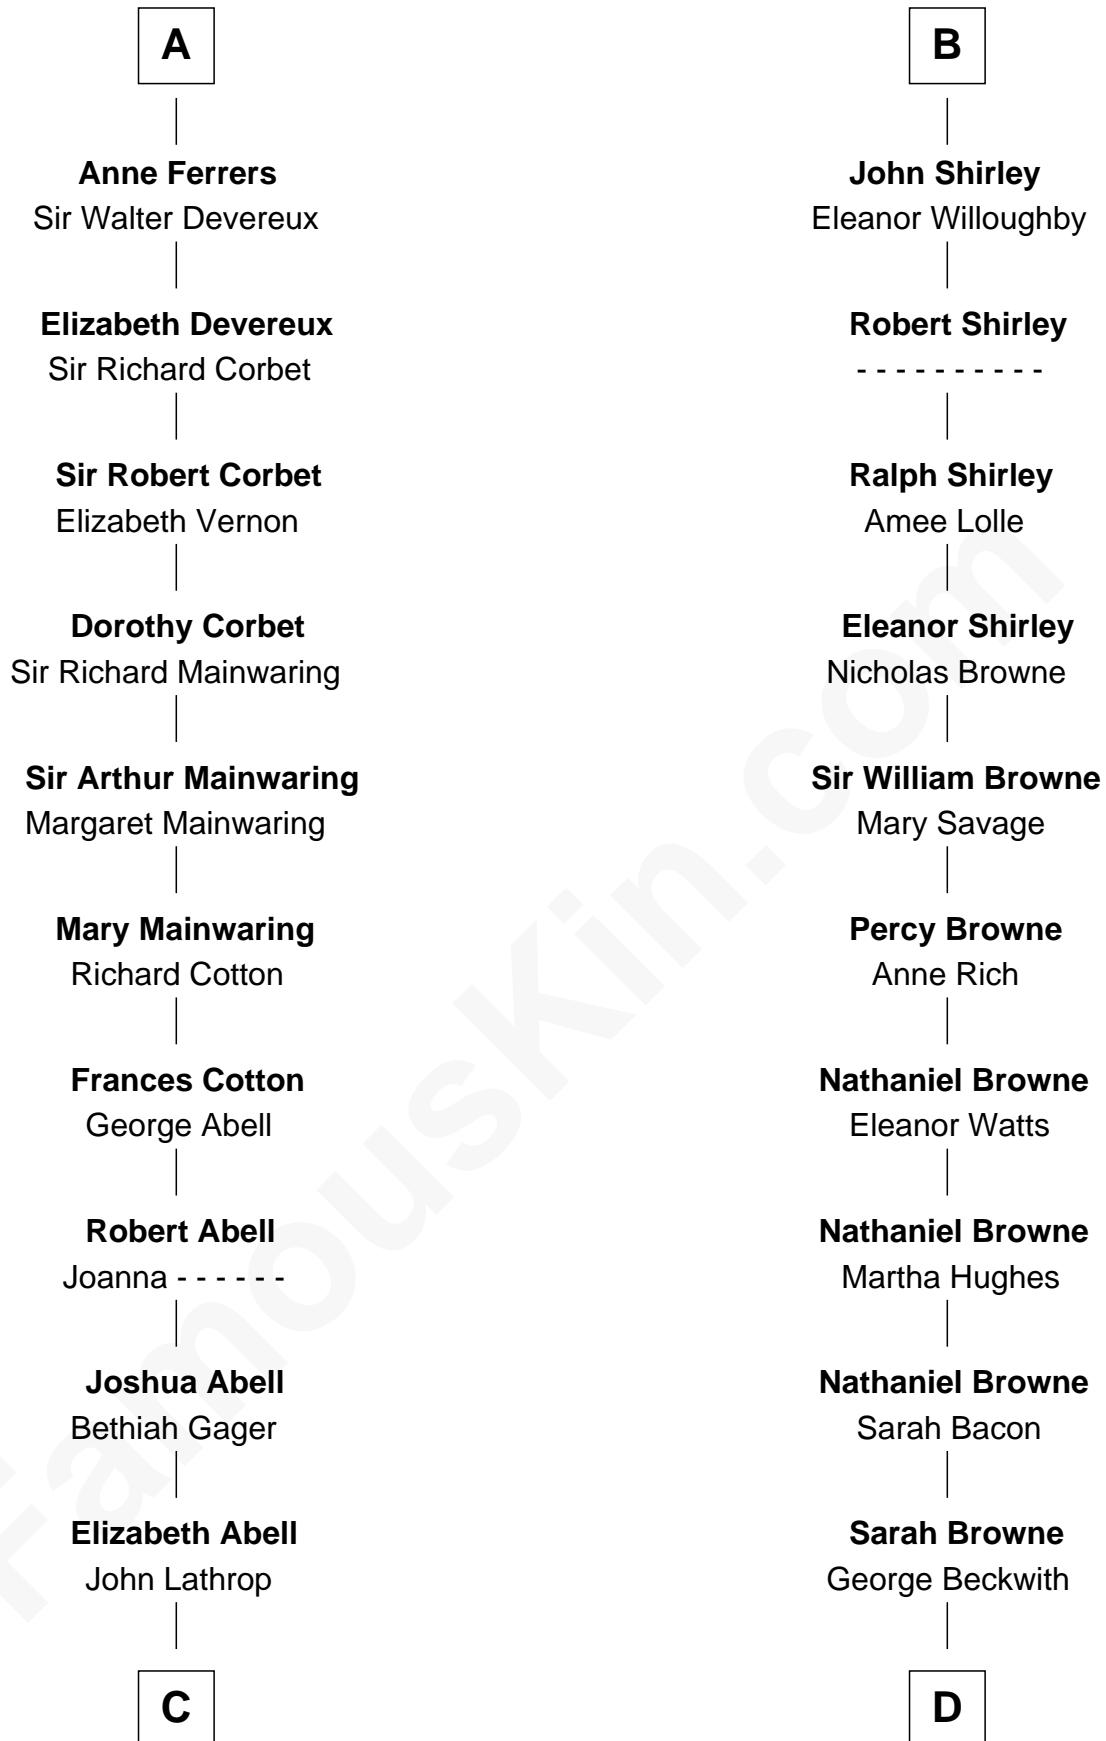

FamousKin.com Relationship Chart of

C. W. Post

Founder of Post Cereals

20th cousin of

William Henry Moore

Co-Founder, U.S. Steel and Nabisco

Sir James de Audley

Ela Longespee

Beatrice Brewes

Sir Ralph Shirley

Joan Basset

Ralph Shirley

Margaret Staunton

B

C

Azel Lathrop
Elizabeth Hyde

Erastus Lathrop
Sarah Bailey

Caroline Cushman Lathrop
Charles Rollin Post

C. W. Post
Founder of Post Cereals

D

George Beckwith
Rachel Marsh

George Beckwith
Mary Bradley

Rachael Arvilla Beckwith
Nathaniel Ford Moore