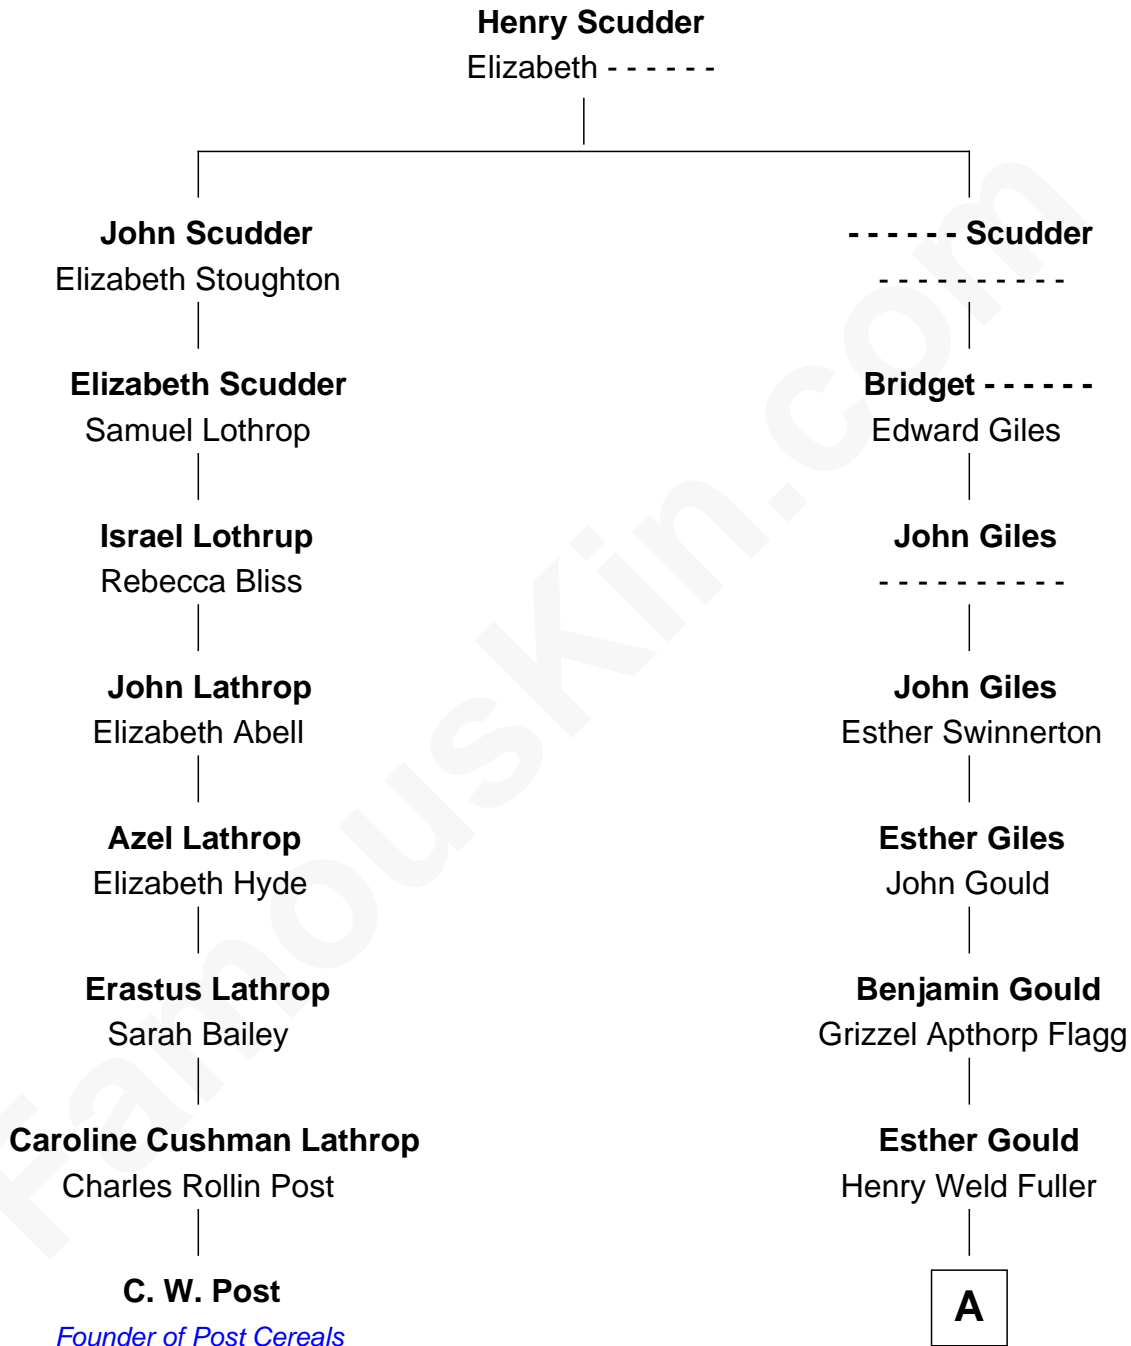

FamousKin.com Relationship Chart of

C. W. Post

Founder of Post Cereals

7th cousin 1 time removed of

Melville Fuller

8th Chief Justice of the U.S. Supreme Court

A

Frederick Augustus Fuller

Catherine Martin Weston

Melville Fuller

8th U.S. Chief Justice

FamousKin.com