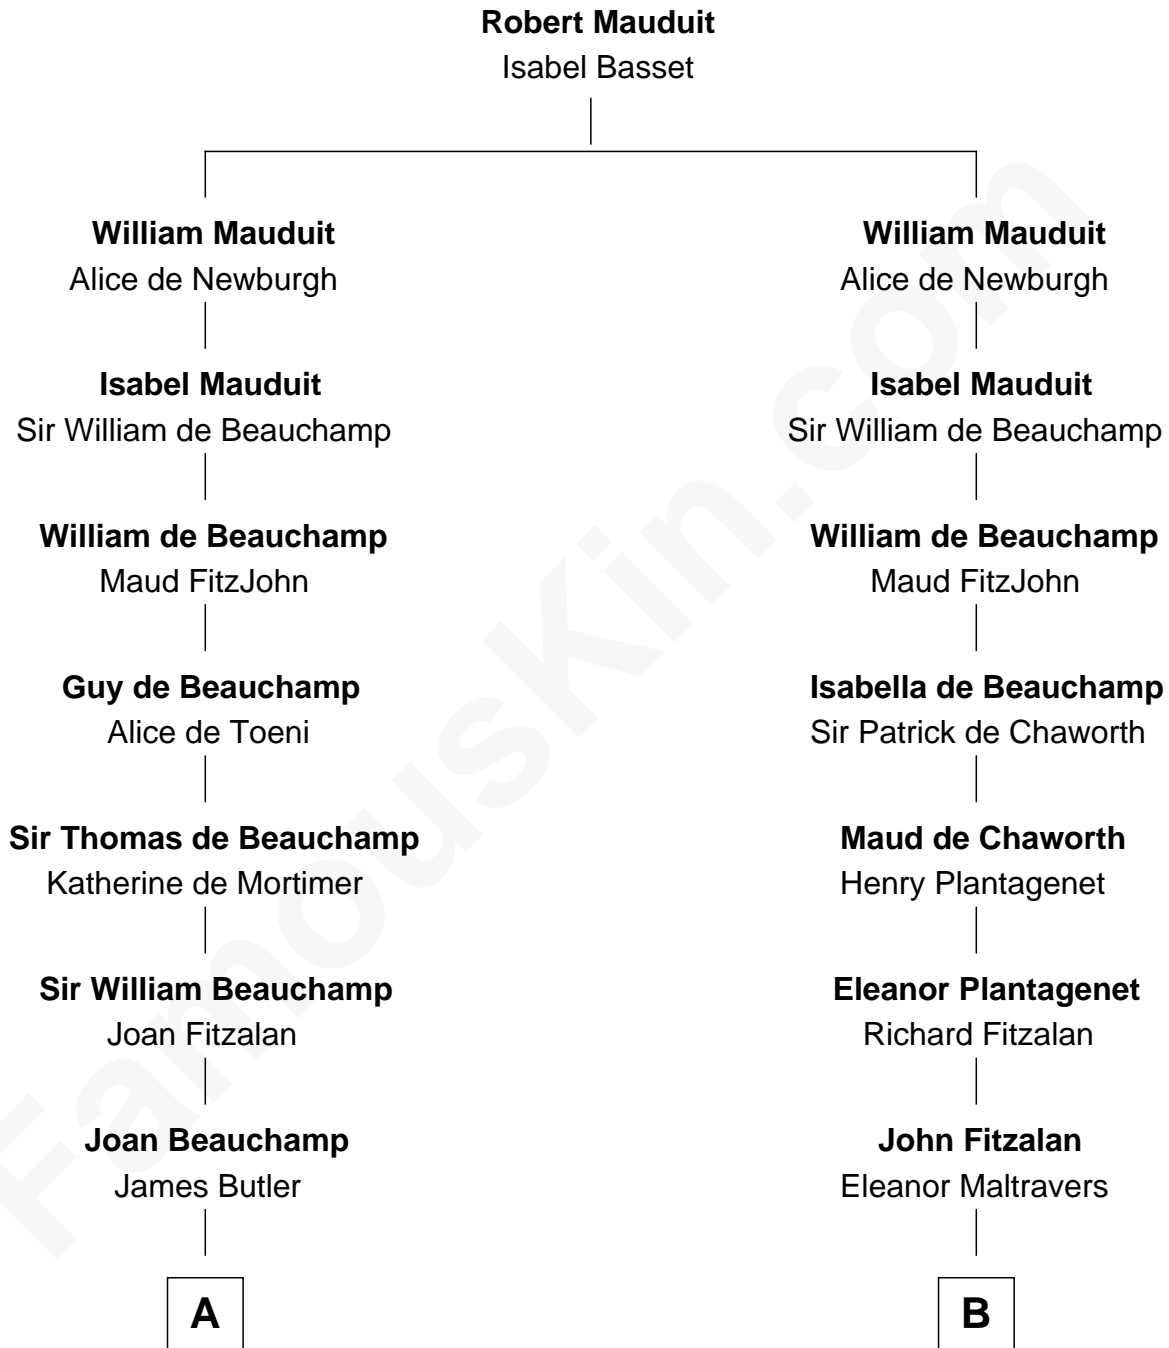

# FamousKin.com Relationship Chart of

**C. W. Post**

*Founder of Post Cereals*

20th cousin 1 time removed of

**Melville Fuller**

*8th Chief Justice of the U.S. Supreme Court*

**C**

**Azel Lathrop**  
Elizabeth Hyde

**Erastus Lathrop**  
Sarah Bailey

**Caroline Cushman Lathrop**  
Charles Rollin Post

**C. W. Post**  
*Founder of Post Cereals*

**D**

**Samuel Coney**  
Rebecca Guild

**Daniel Coney**  
Susanna Curtis

**Paulina Bass Coney**  
Nathan Weston

**Catherine Martin Weston**  
Frederick Augustus Fuller

**Melville Fuller**  
*8th U.S. Chief Justice*