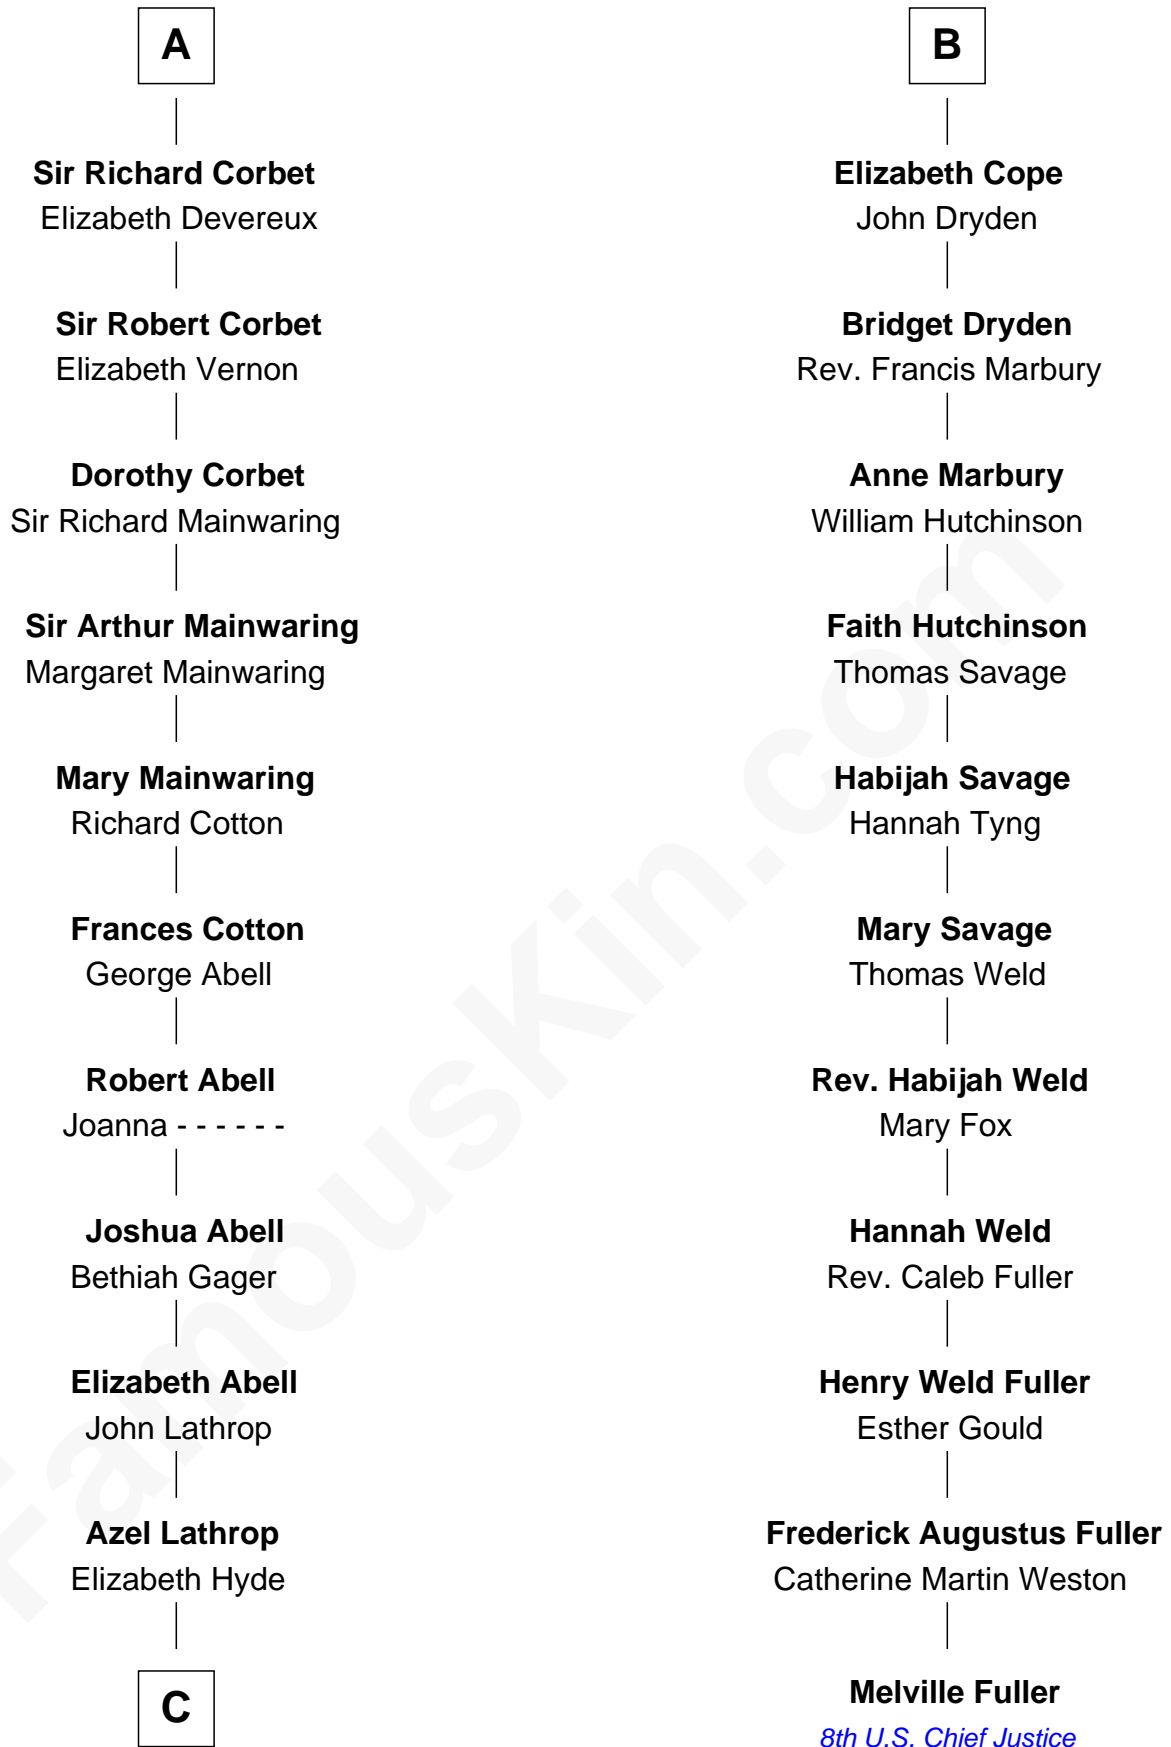

FamousKin.com Relationship Chart of

C. W. Post

Founder of Post Cereals

17th cousin 2 times removed of

Melville Fuller

8th Chief Justice of the U.S. Supreme Court

Sir Gilbert Talbot

Pernel le Boteler

Ankaret le Strange

Mary Talbot

Sir Thomas Greene

Sir Thomas Greene

Phillippa Ferrers

Elizabeth Greene

William Raleigh

Sir Edward Raleigh

Margaret Verney

Sir Edward Raleigh

Anne Chamberlayne

Bridget Raleigh

Sir John Cope

B

C

Erastus Lathrop