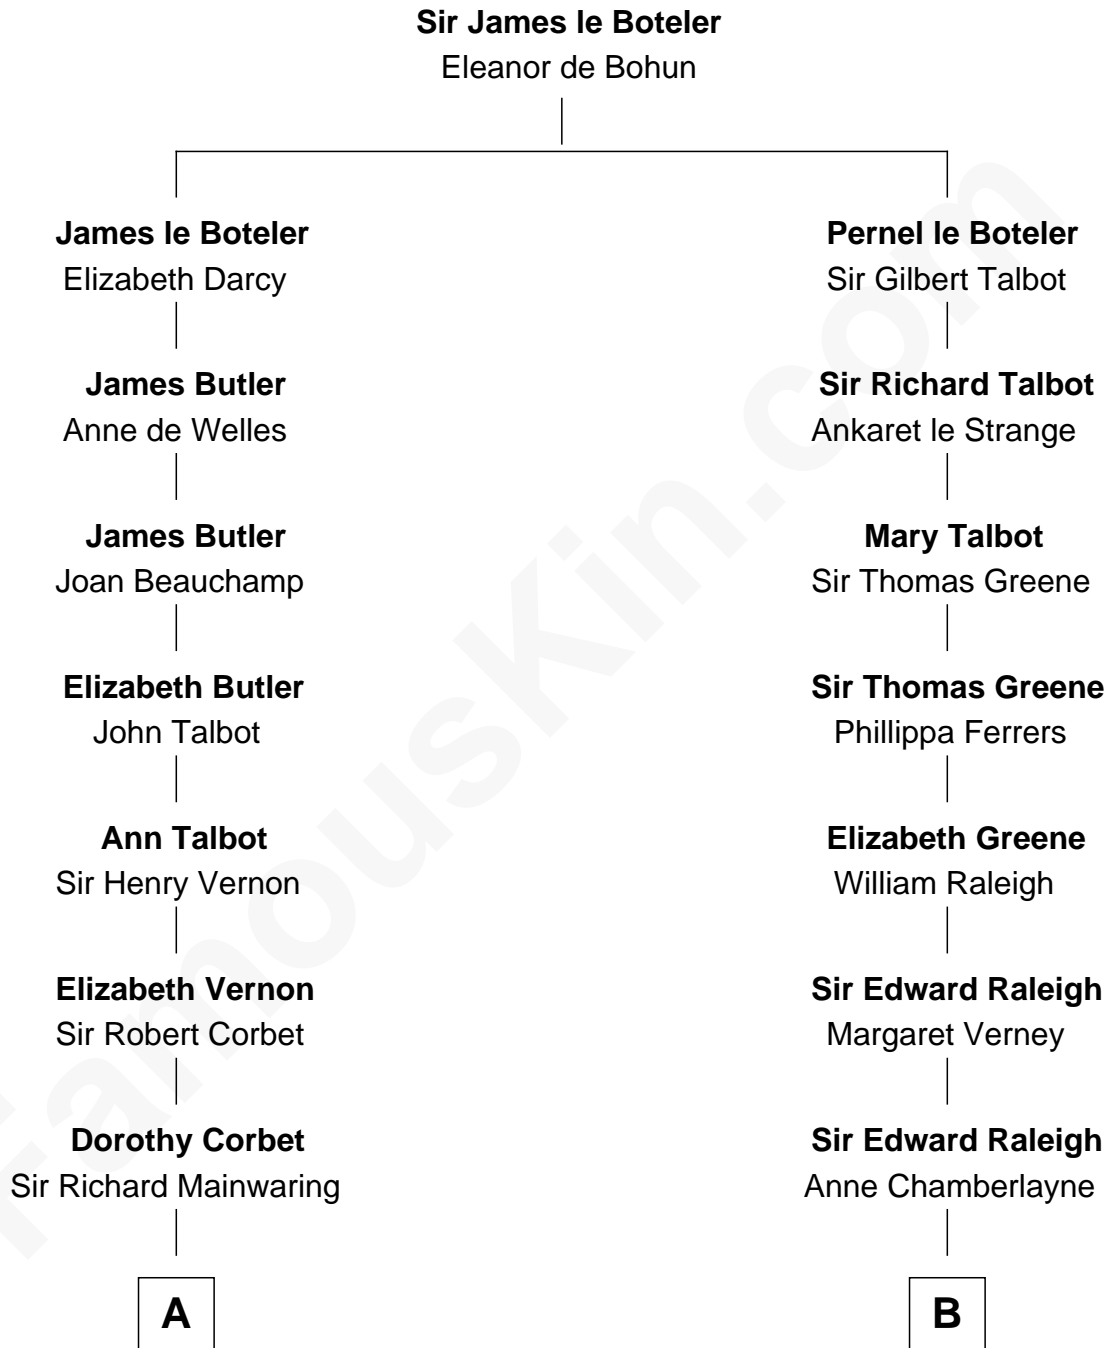

FamousKin.com Relationship Chart of

C. W. Post

Founder of Post Cereals

16th cousin 2 times removed of

Melville Fuller

8th Chief Justice of the U.S. Supreme Court

C

Frederick Augustus Fuller

Catherine Martin Weston

Melville Fuller

8th U.S. Chief Justice

FamousKin.com