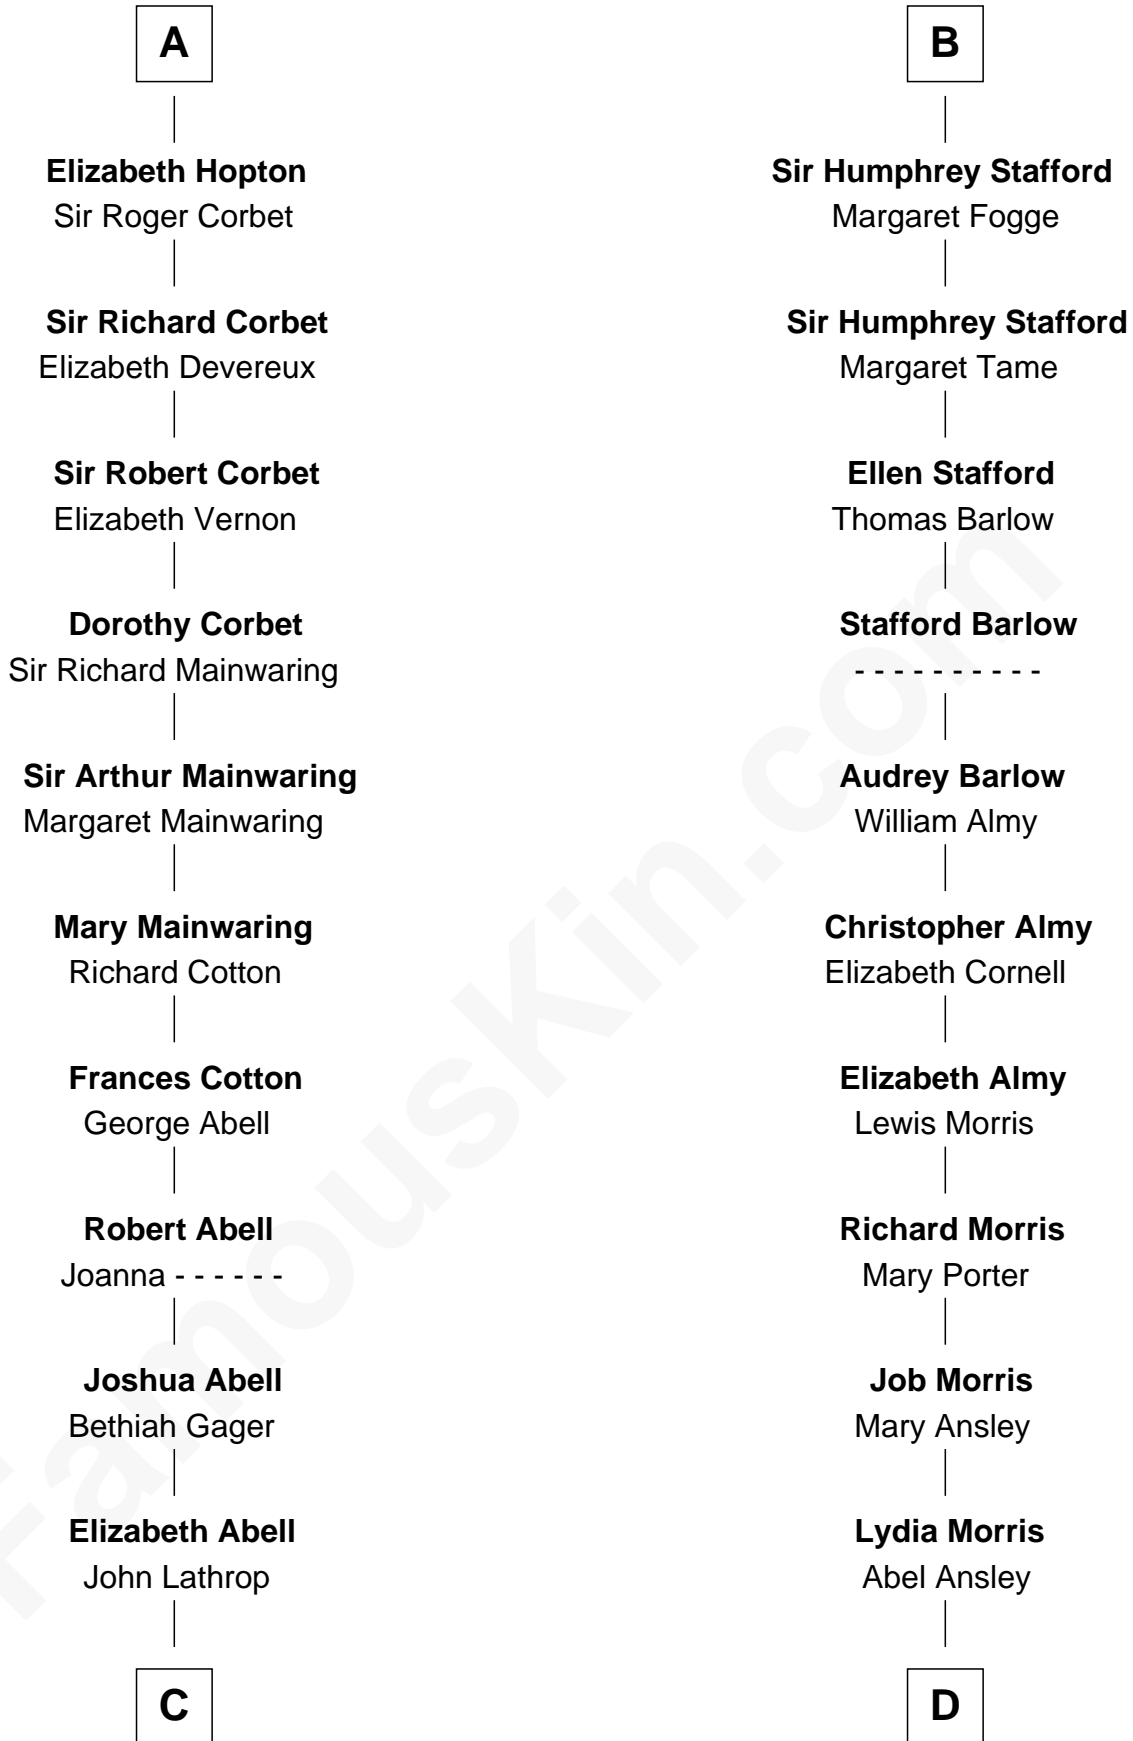

FamousKin.com Relationship Chart of

C. W. Post

Founder of Post Cereals

20th cousin 1 time removed of

Jimmy Carter

39th U.S. President

John de Botetourte

Maud FitzThomas

C

Azel Lathrop
Elizabeth Hyde

Erastus Lathrop
Sarah Bailey

Caroline Cushman Lathrop
Charles Rollin Post

C. W. Post
Founder of Post Cereals

D

Ann Ansley
Wiley Carter

Littleberry Walker Carter
Mary Ann Diligent Seals

William Archibald Carter
Nina Pratt

Earl Carter
Lillian Gordy

Jimmy Carter
39th U.S. President