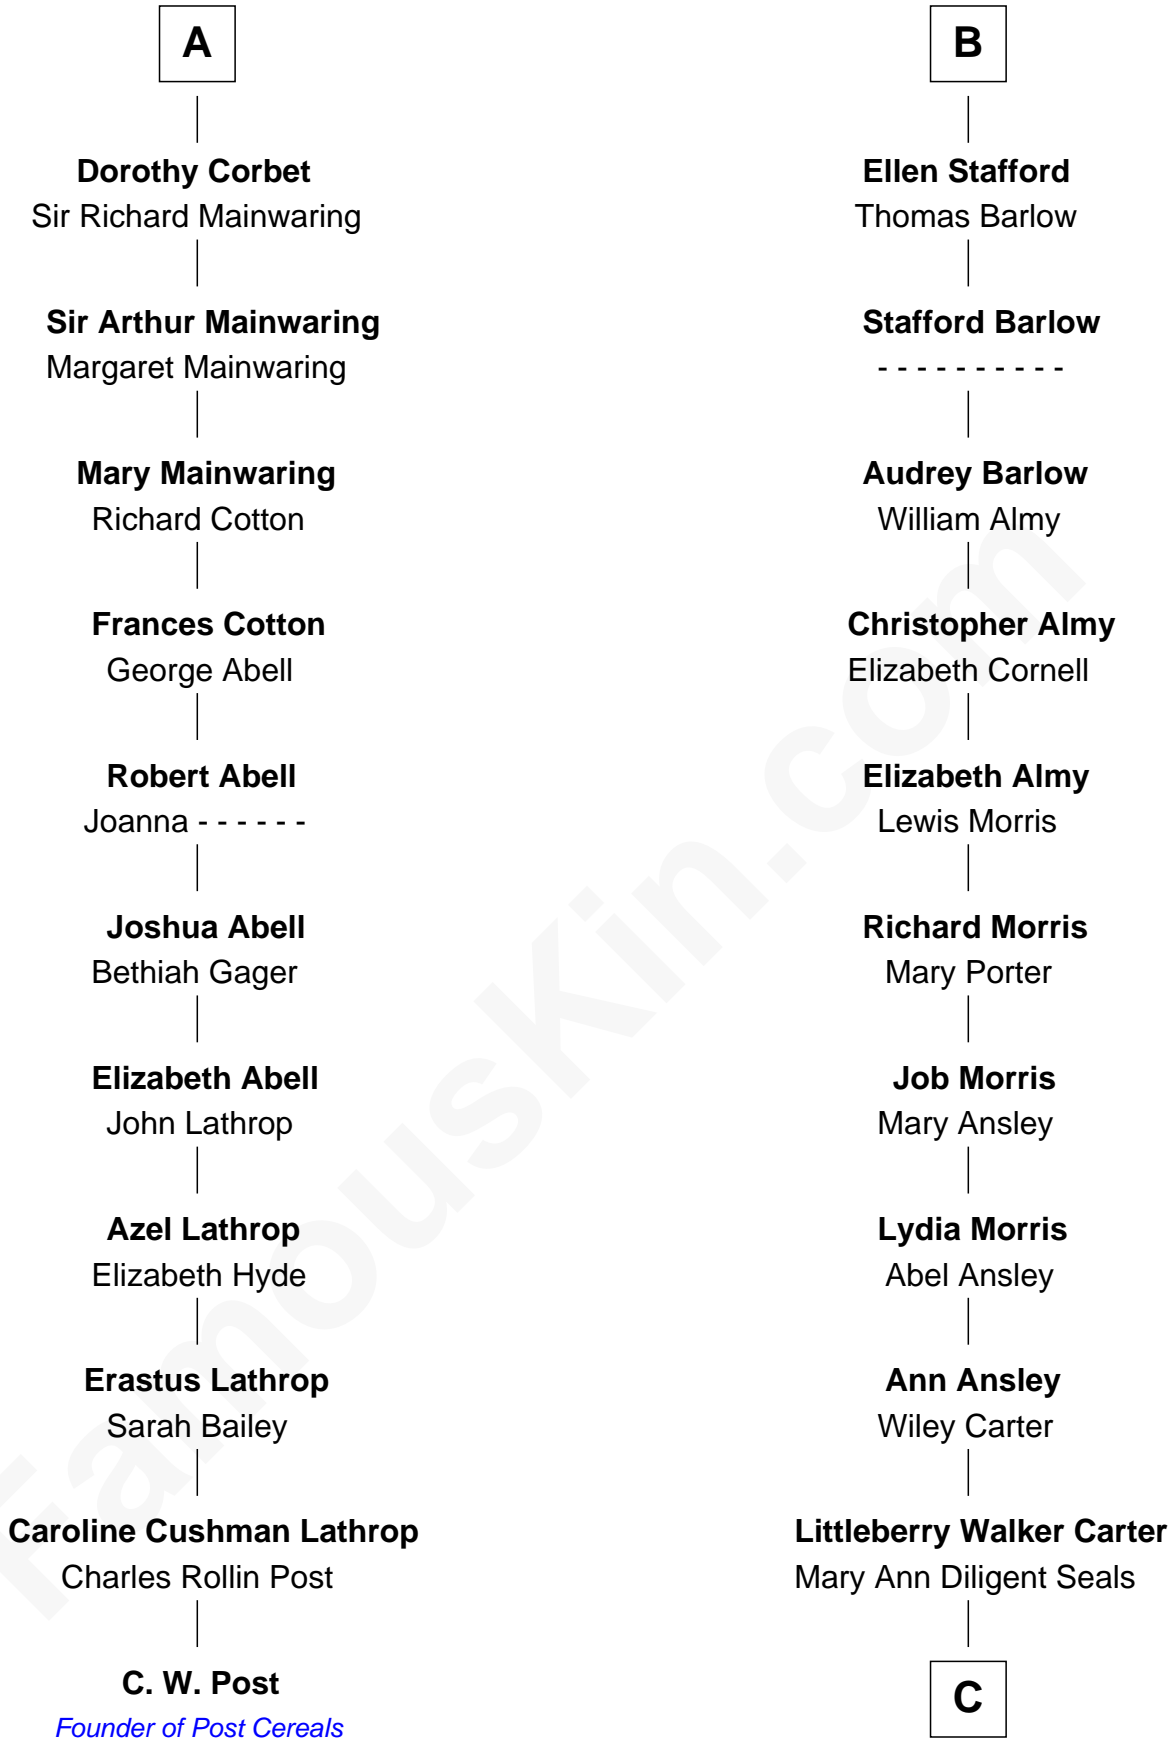

FamousKin.com Relationship Chart of

C. W. Post

Founder of Post Cereals

17th cousin 2 times removed of

Jimmy Carter

39th U.S. President

Ralph de Stafford

*with wife
Margaret de Audley*

Eleanor Aylesbury

Anne Ferrers

Sir Walter Devereux

Humphrey Stafford

Katherine Fray

Elizabeth Devereux

Sir Richard Corbet

Sir Humphrey Stafford

Margaret Fogge

Sir Robert Corbet

Elizabeth Vernon

Sir Humphrey Stafford

Margaret Tame

A

B

C

|
William Archibald Carter

Nina Pratt

|
Earl Carter

Lillian Gordy

|
Jimmy Carter

39th U.S. President

FamousKin.com