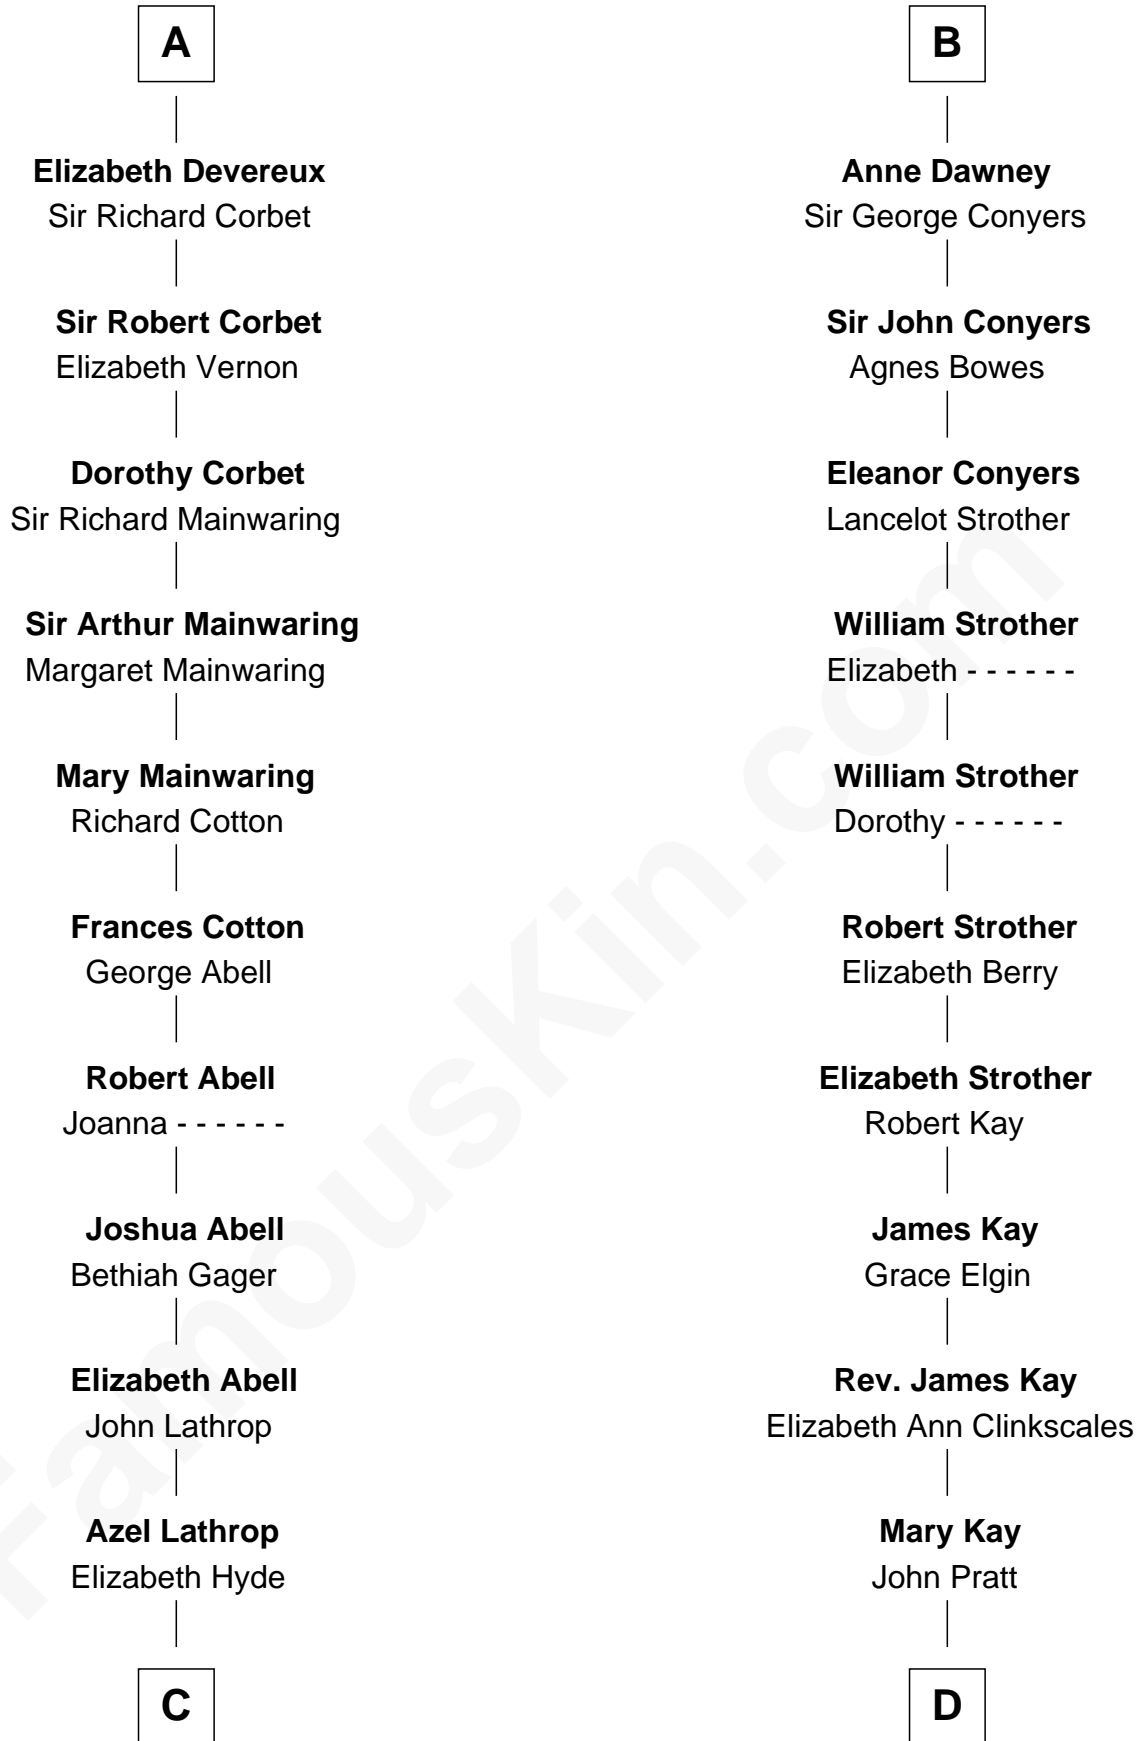

FamousKin.com Relationship Chart of

C. W. Post

Founder of Post Cereals

19th cousin 1 time removed of

Jimmy Carter

39th U.S. President

Sir Hugh I de Audley

Iseult de Mortimer

C

Erastus Lathrop

Sarah Bailey

Caroline Cushman Lathrop

Charles Rollin Post

C. W. Post

Founder of Post Cereals

D

James E. Pratt

Sophonra C. Cowan

Nina Pratt

William Archibald Carter

Earl Carter

Lillian Gordy

Jimmy Carter

39th U.S. President