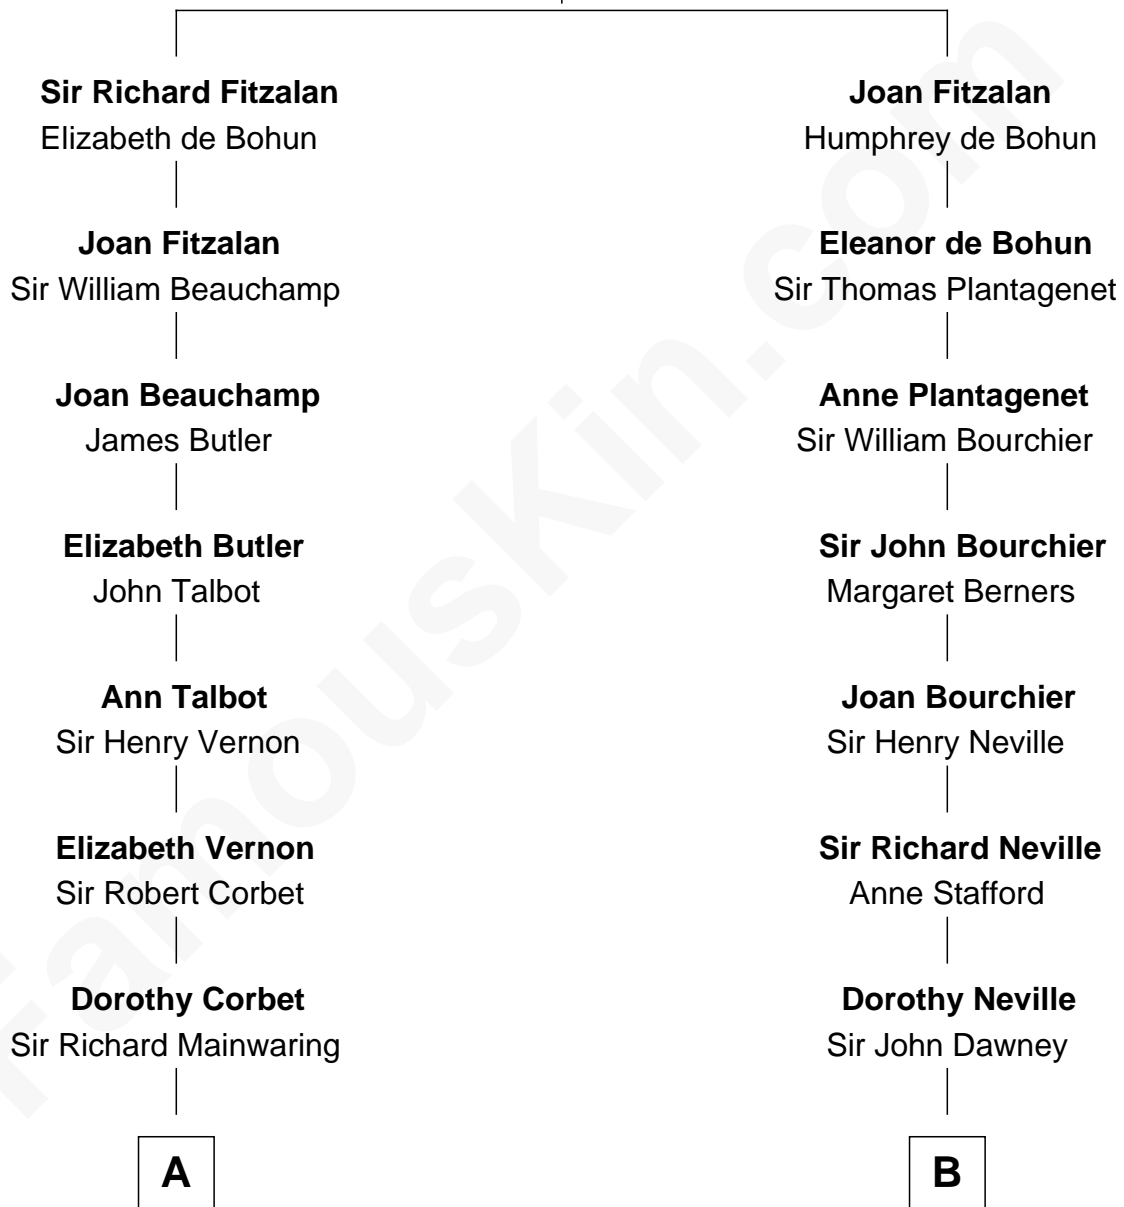

# FamousKin.com Relationship Chart of

**C. W. Post**

*Founder of Post Cereals*

16th cousin 4 times removed of

**Jimmy Carter**

*39th U.S. President*

**Richard Fitzalan**  
Eleanor Plantagenet

**C**

**James E. Pratt**

Sophonra C. Cowan

**Nina Pratt**

William Archibald Carter

**Earl Carter**

Lillian Gordy

**Jimmy Carter**

*39th U.S. President*