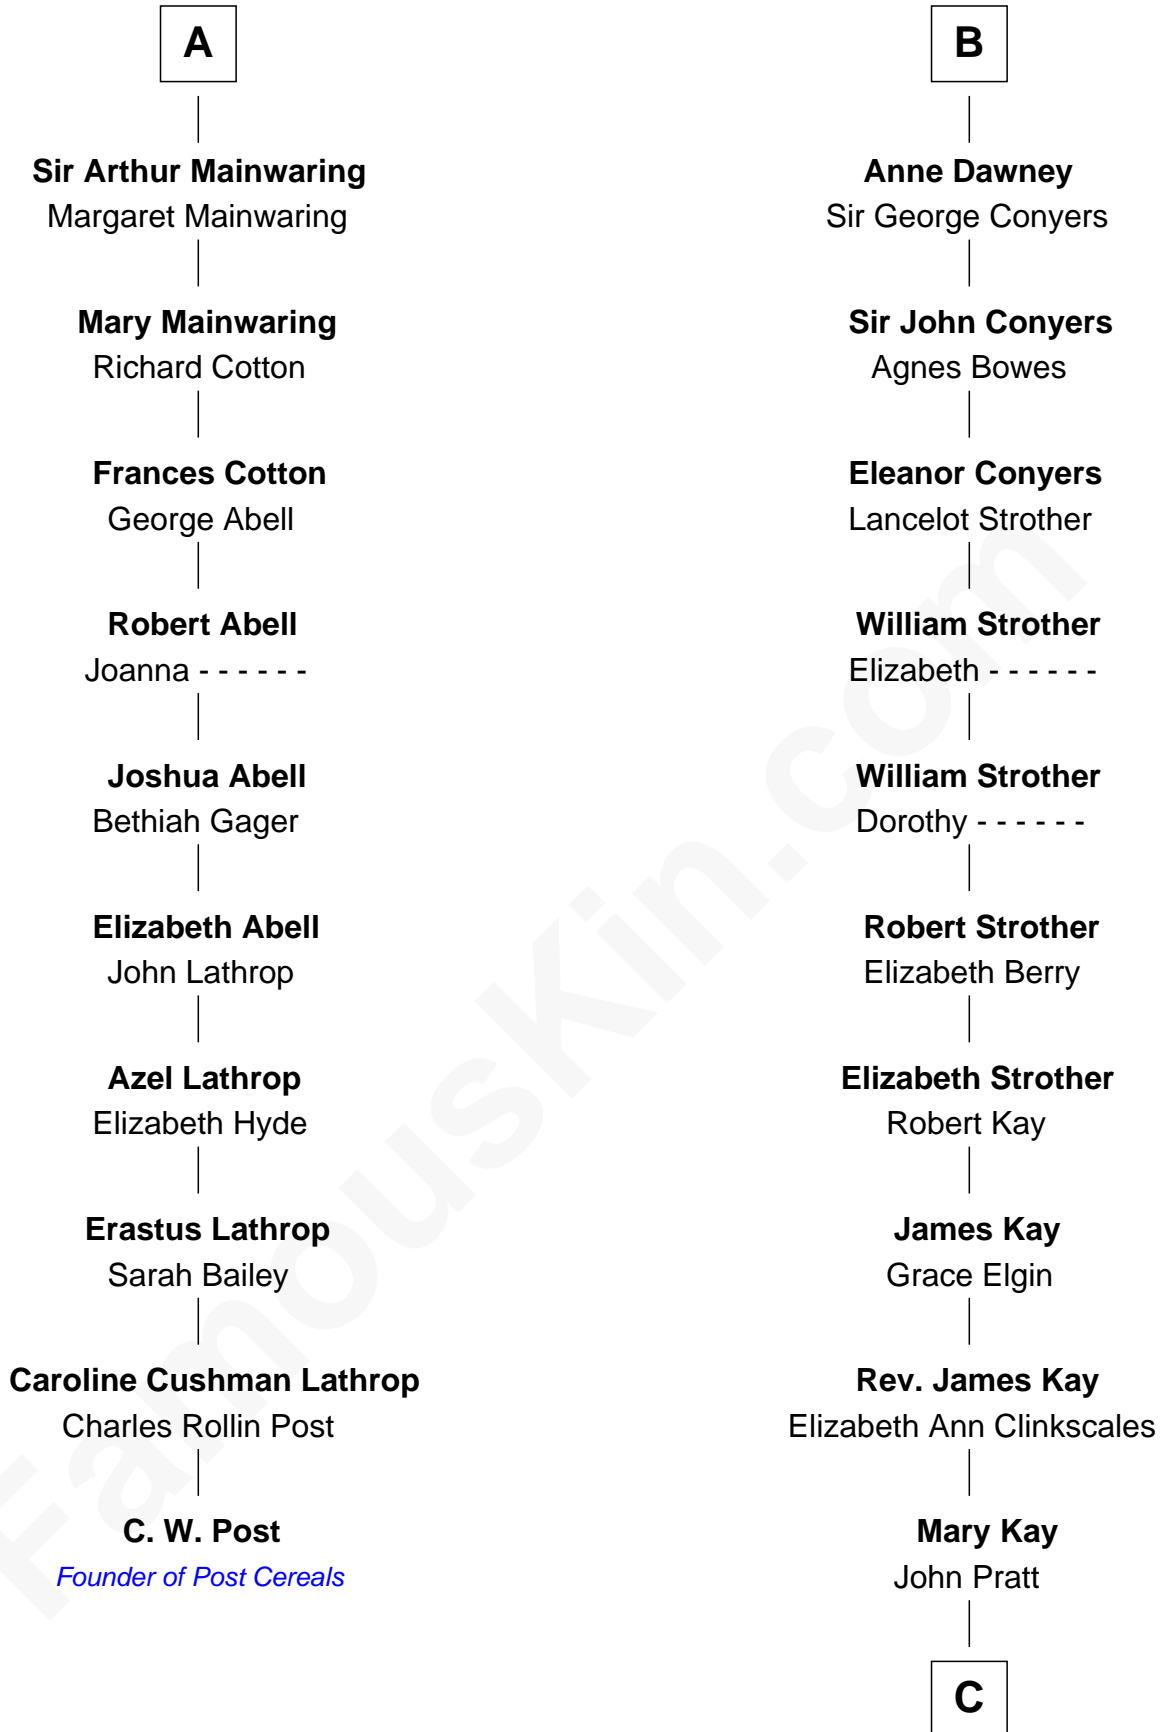

# FamousKin.com Relationship Chart of

**C. W. Post**

*Founder of Post Cereals*

16th cousin 4 times removed of

**Jimmy Carter**

*39th U.S. President*

**Richard Fitzalan**  
Eleanor Plantagenet

**C**

**James E. Pratt**

Sophonra C. Cowan

**Nina Pratt**

William Archibald Carter

**Earl Carter**

Lillian Gordy

**Jimmy Carter**

*39th U.S. President*