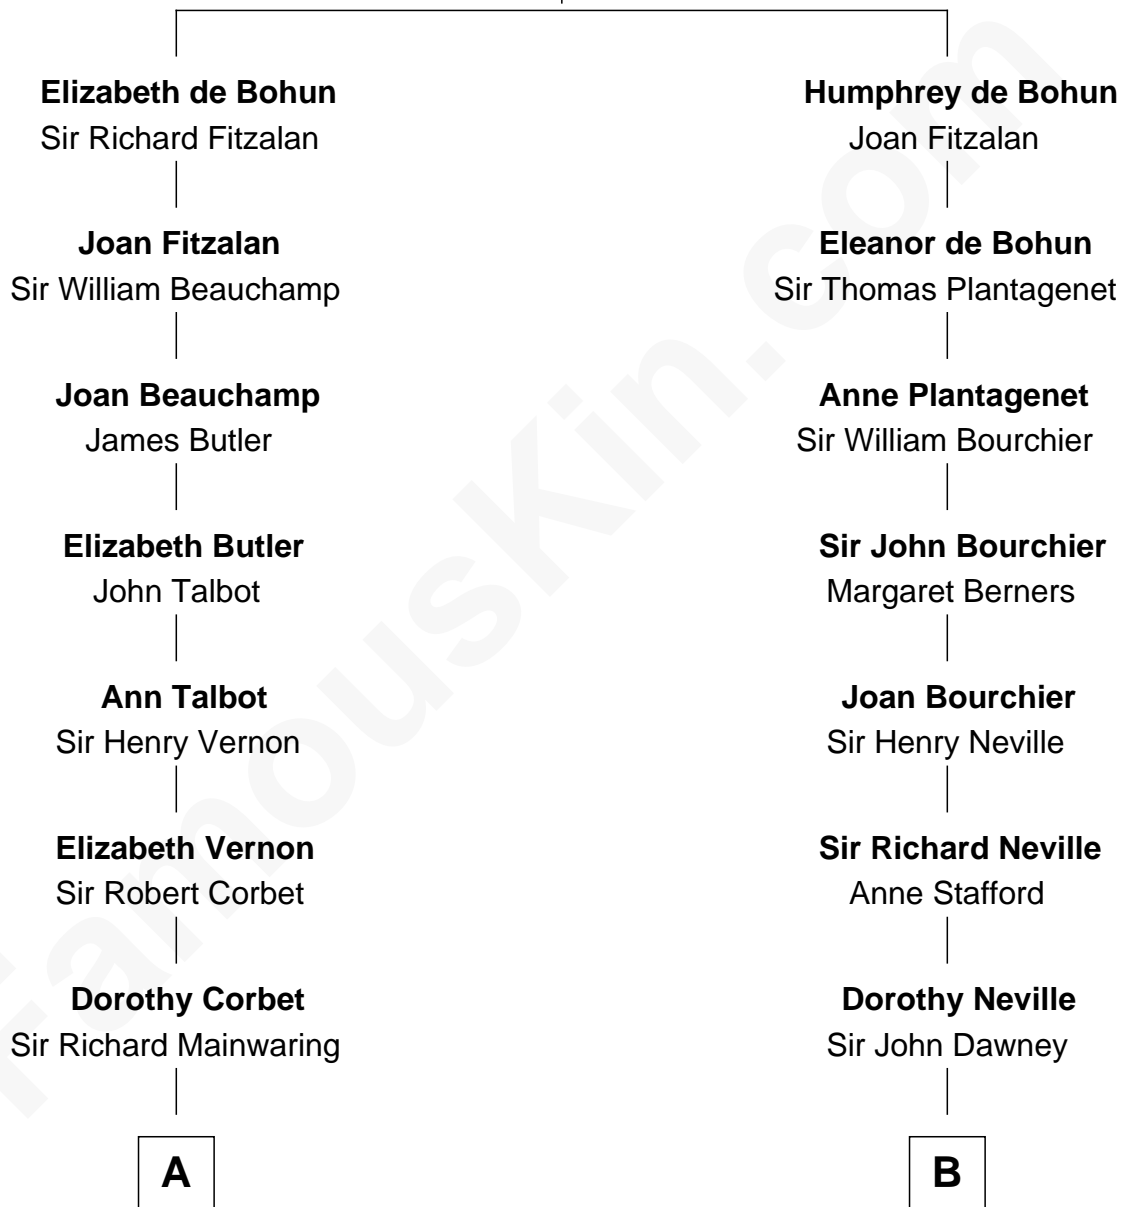

# FamousKin.com Relationship Chart of

**C. W. Post**

*Founder of Post Cereals*

16th cousin 4 times removed of

**Jimmy Carter**

*39th U.S. President*

**Sir William de Bohun**  
Elizabeth de Badlesmere

**C**

**James E. Pratt**

Sophonra C. Cowan

**Nina Pratt**

William Archibald Carter

**Earl Carter**

Lillian Gordy

**Jimmy Carter**

*39th U.S. President*