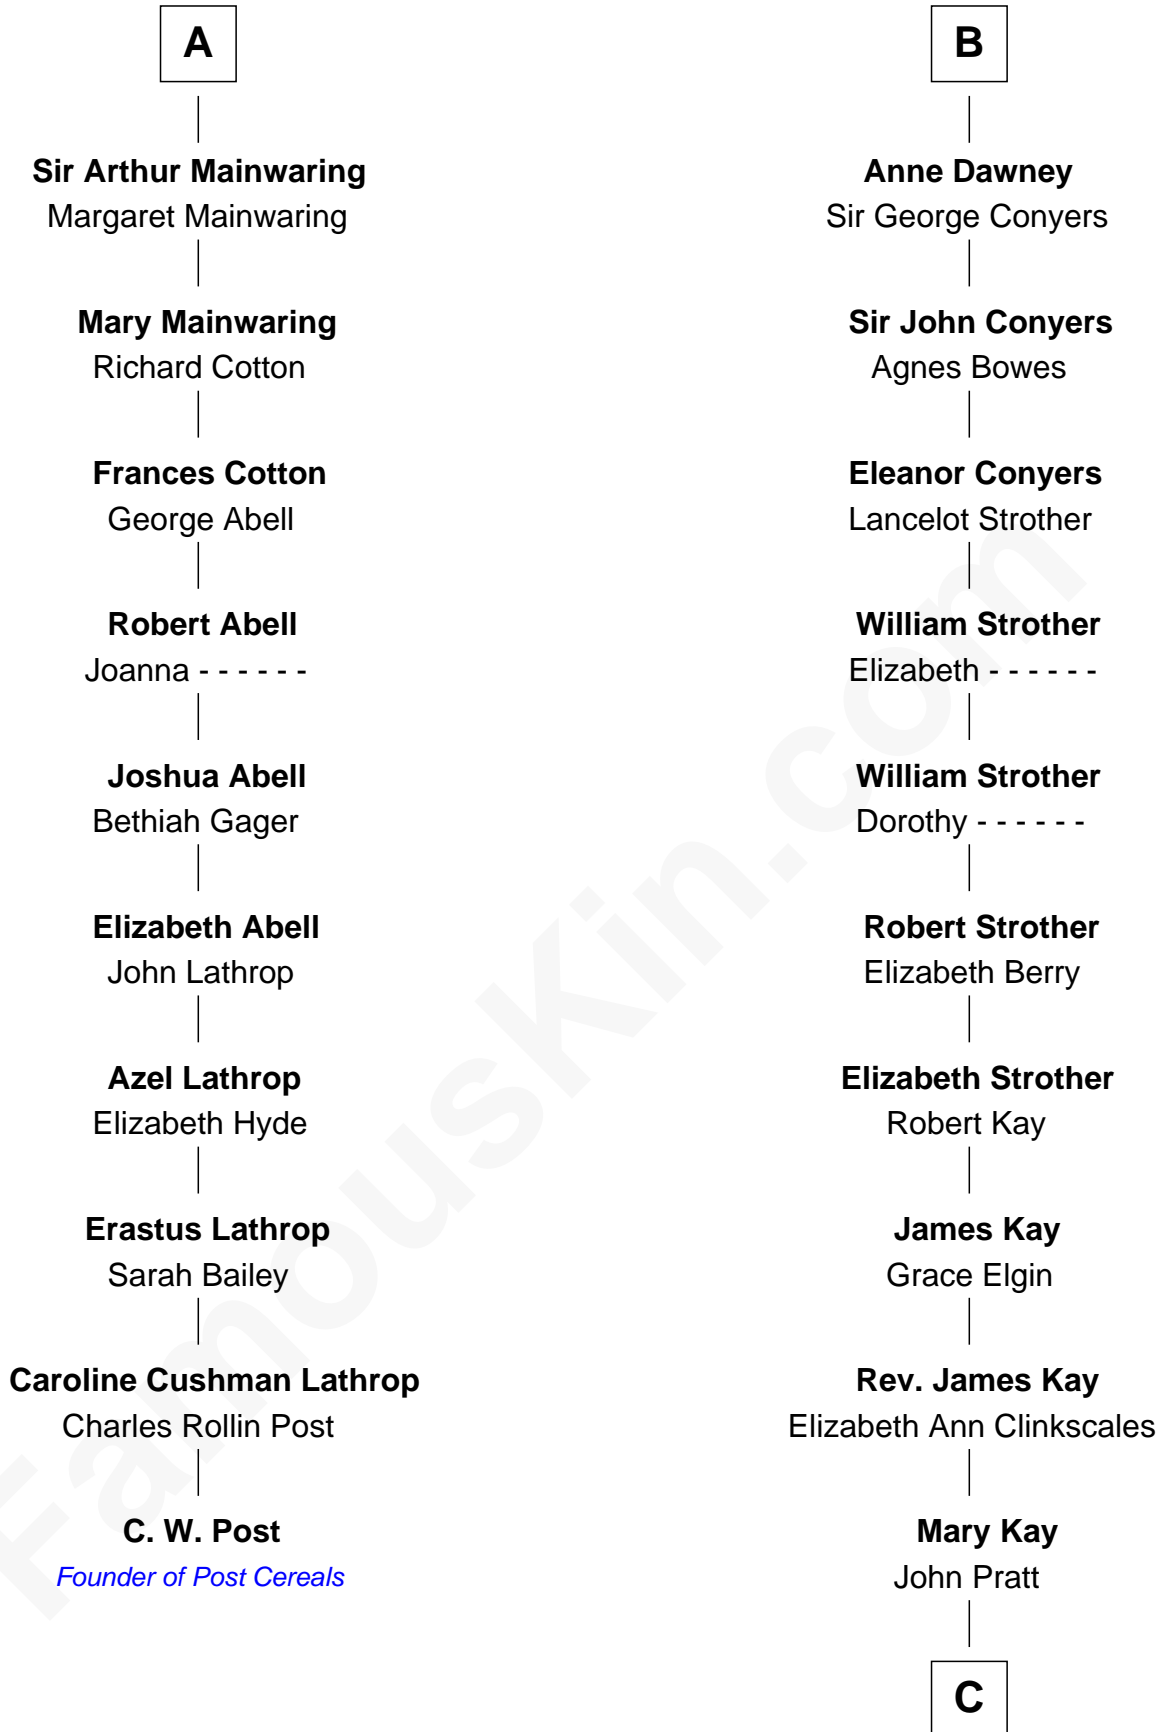

# FamousKin.com Relationship Chart of

**C. W. Post**

*Founder of Post Cereals*

16th cousin 4 times removed of

**Jimmy Carter**

*39th U.S. President*

**Sir William de Bohun**  
Elizabeth de Badlesmere

**C**

**James E. Pratt**

Sophonra C. Cowan

**Nina Pratt**

William Archibald Carter

**Earl Carter**

Lillian Gordy

**Jimmy Carter**

*39th U.S. President*