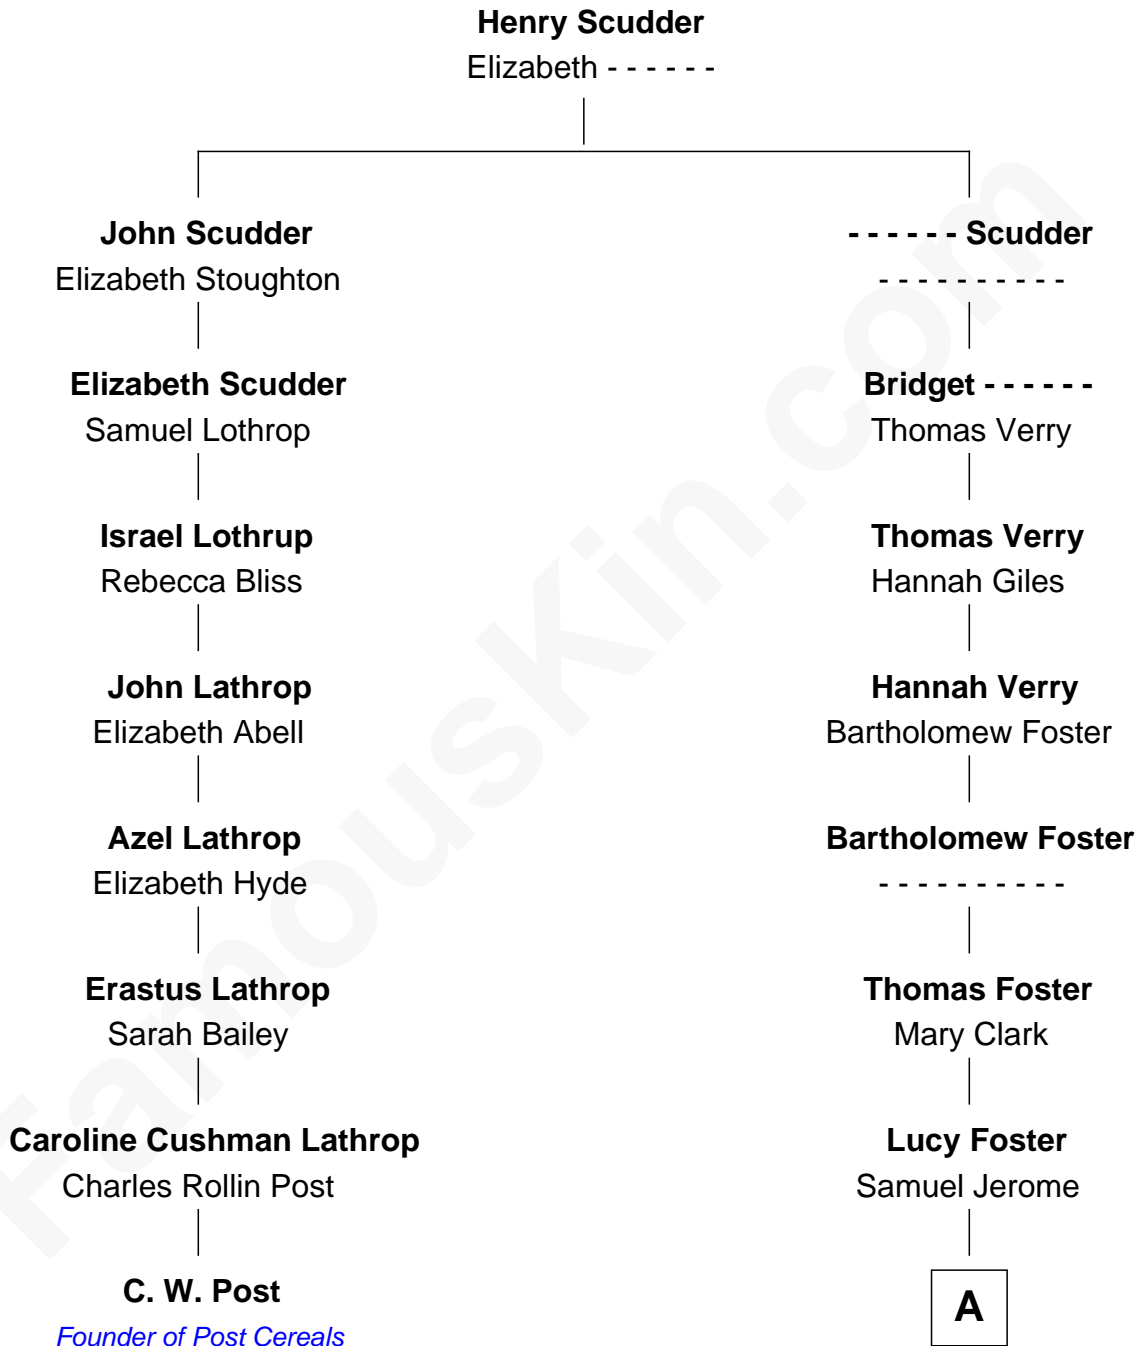

# FamousKin.com Relationship Chart of

**C. W. Post**

*Founder of Post Cereals*

7th cousin 4 times removed of

**Sir Winston Churchill**

*Prime Minister of the United Kingdom*

**A**

**Aaron Jerome**

Elizabeth Ball

**Isaac Jerome**

Aurora Murray

**Leonard Walter Jerome**

Clarissa Hall

**Jeanette Jerome**

Randolph Henry Spencer-Churchill

**Sir Winston Churchill**

*Prime Minister of the United Kingdom*

FamousKin.com