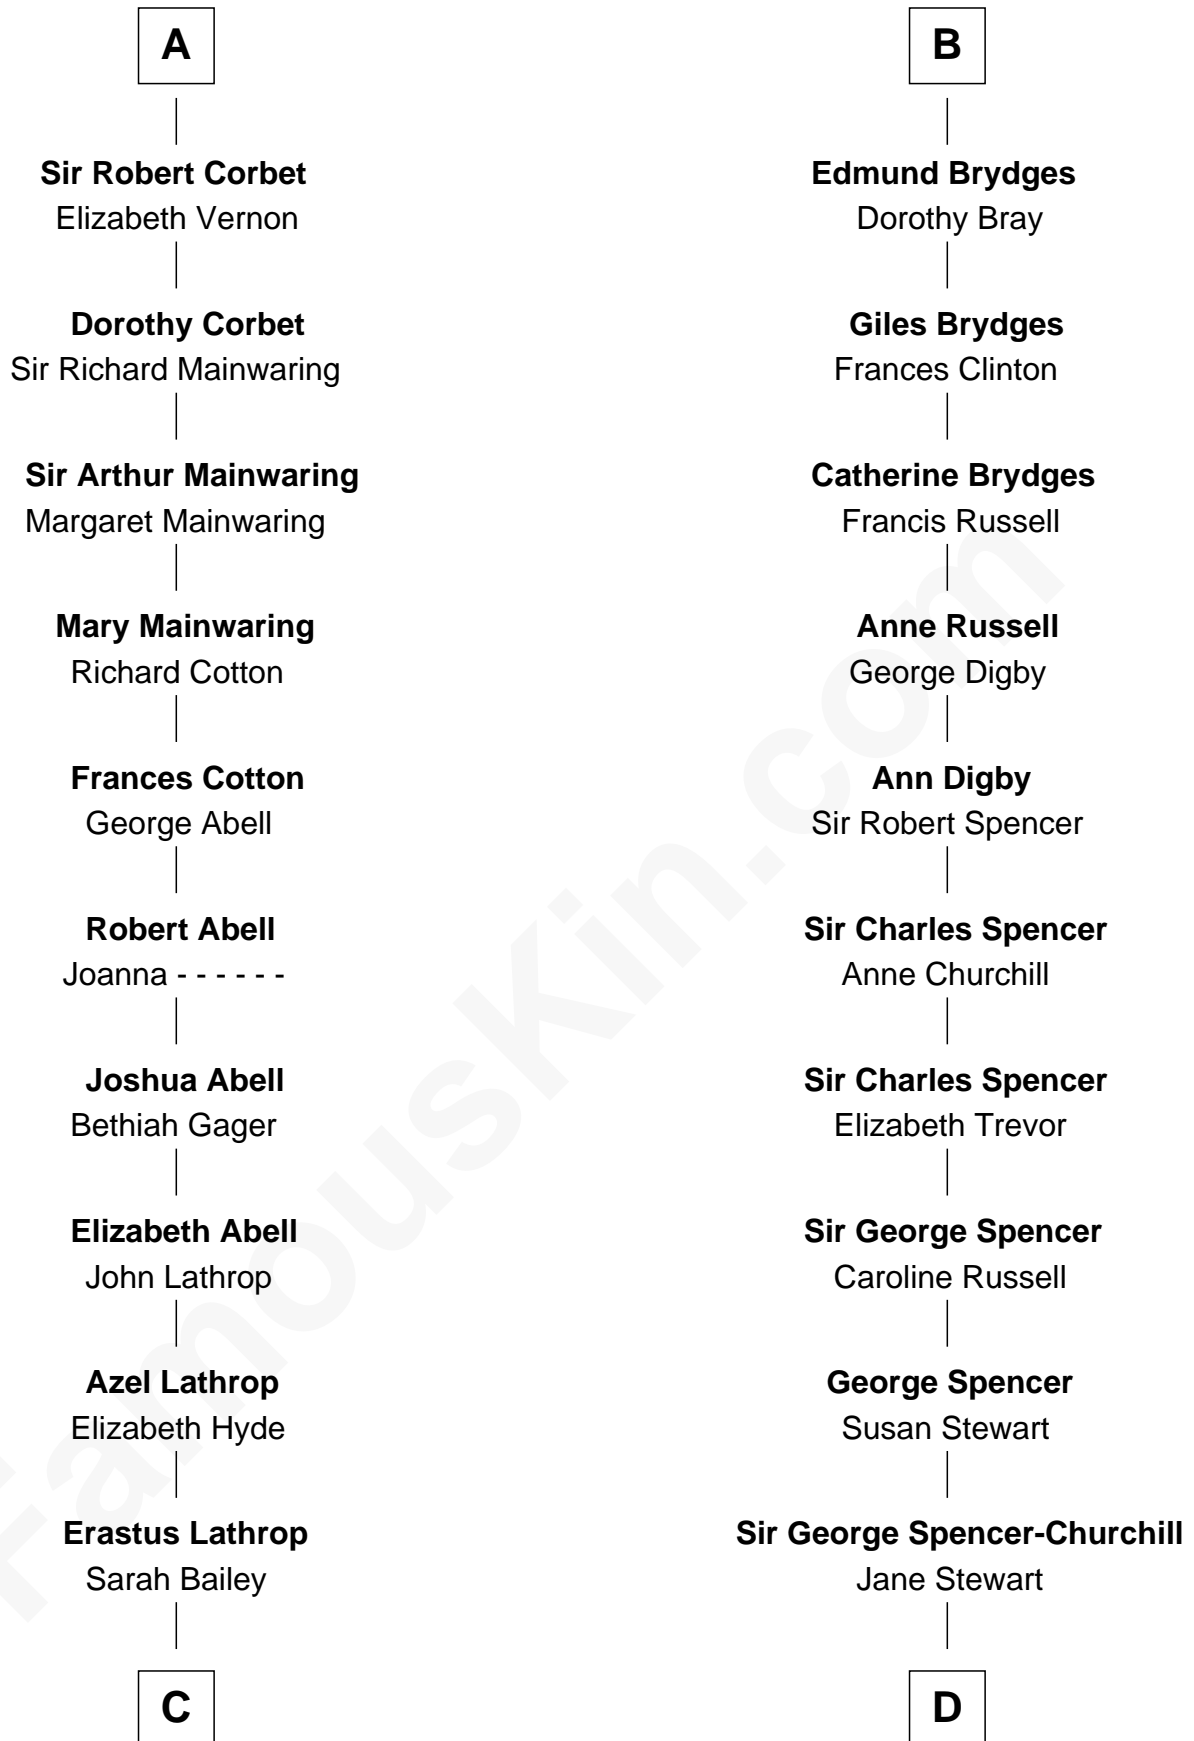

# FamousKin.com Relationship Chart of

**C. W. Post**

*Founder of Post Cereals*

18th cousin 1 time removed of

**Sir Winston Churchill**

*Prime Minister of the United Kingdom*

**C**

**Caroline Cushman Lathrop**

Charles Rollin Post

**C. W. Post**

*Founder of Post Cereals*

**D**

**Sir John Winston Spencer-Churchill**

Frances Anne Emily Vane

**Randolph Henry Spencer-Churchill**

Jeanette Jerome