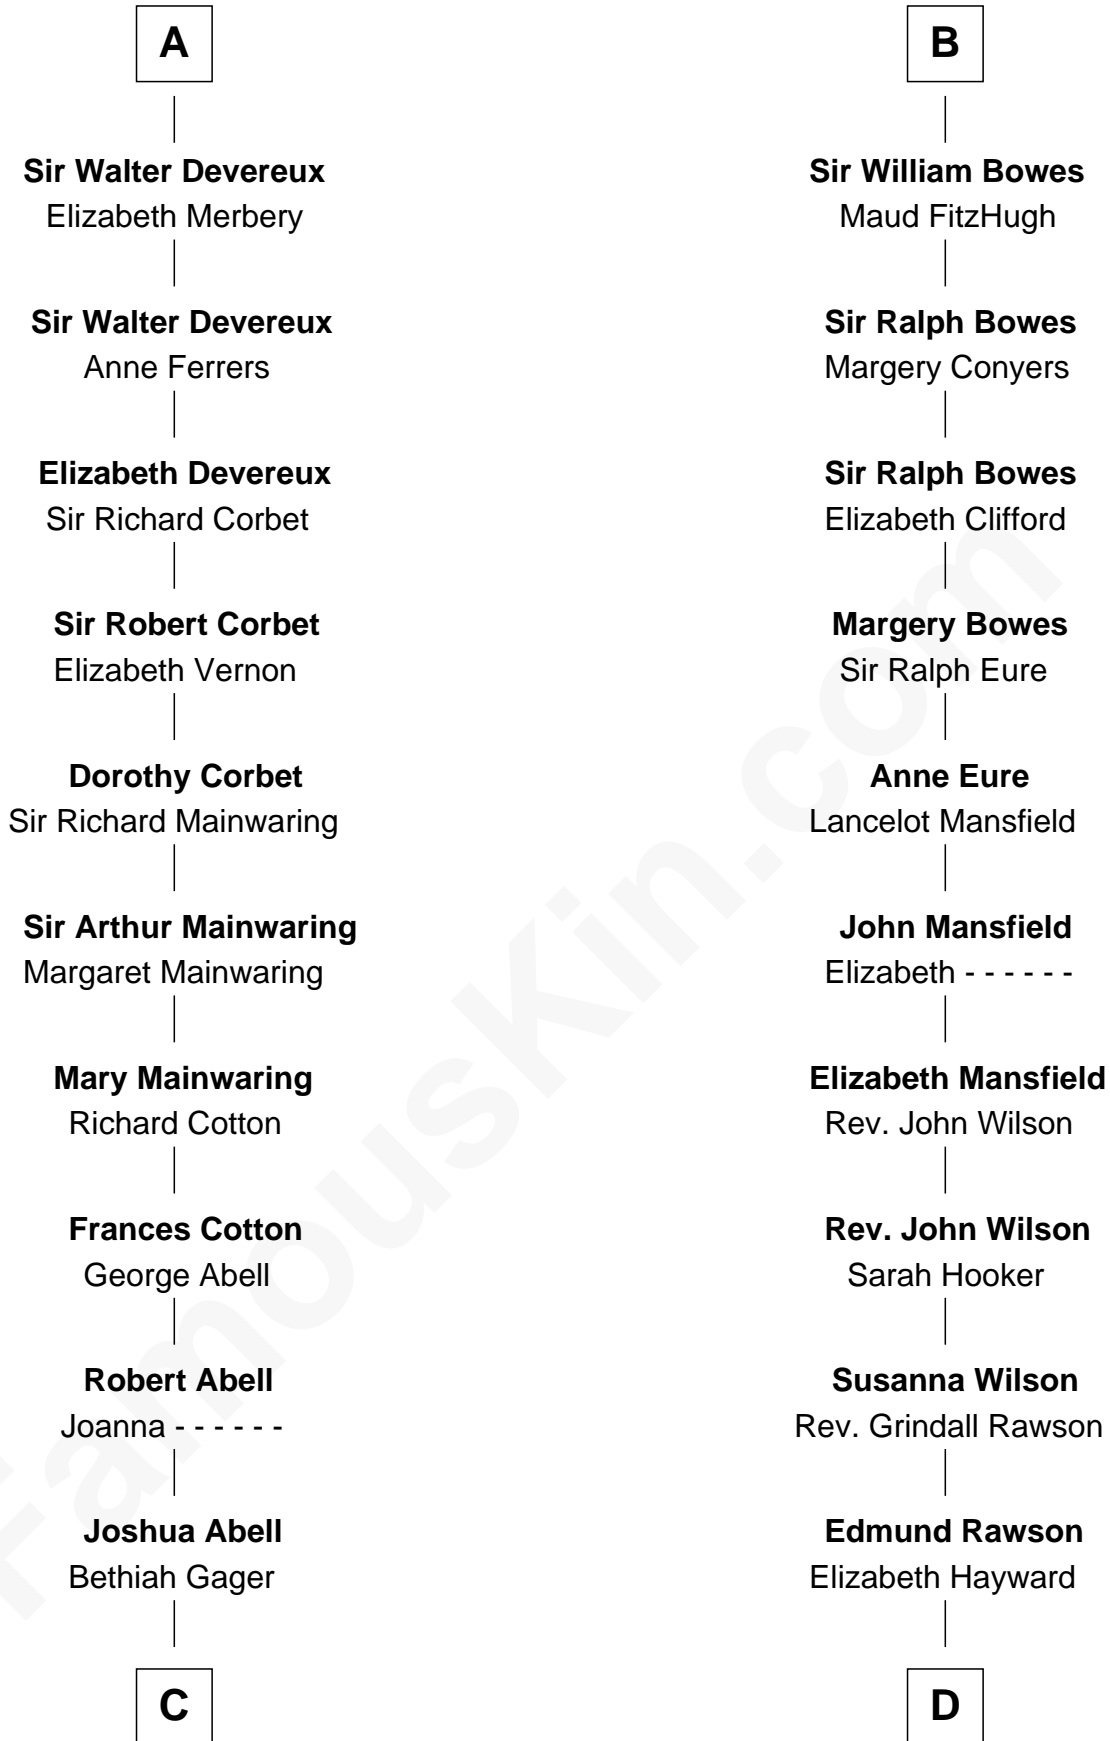

FamousKin.com Relationship Chart of

C. W. Post

Founder of Post Cereals

21st cousin of

William Howard Taft

27th U.S. President

Jean de Brienne
Jeanne de Chateaudun

Blanche de Brienne
Sir William de Fiennes

Margaret de Fiennes
Sir Edmund Mortimer

Maud Mortimer
Sir Thebaud de Verdun

Margery de Verdun
Sir John Crophull

Thomas Crophull
Sybil Delabere

Agnes Crophull
Sir Walter Devereux

Sir Walter Devereux
Elizabeth Bromwich

A

Blanche de Brienne
Sir William de Fiennes

Margaret de Fiennes
Sir Edmund Mortimer

Iseult de Mortimer
Sir Hugh I de Audley

Alice de Audley
Sir Ralph de Greystoke

Sir William de Greystoke
Joan FitzHenry

Sir Ralph de Greystoke
Katherine de Clifford

Joan de Greystoke
Sir William Bowes

B

C

Elizabeth Abell

John Lathrop

Azel Lathrop

Elizabeth Hyde

Erastus Lathrop