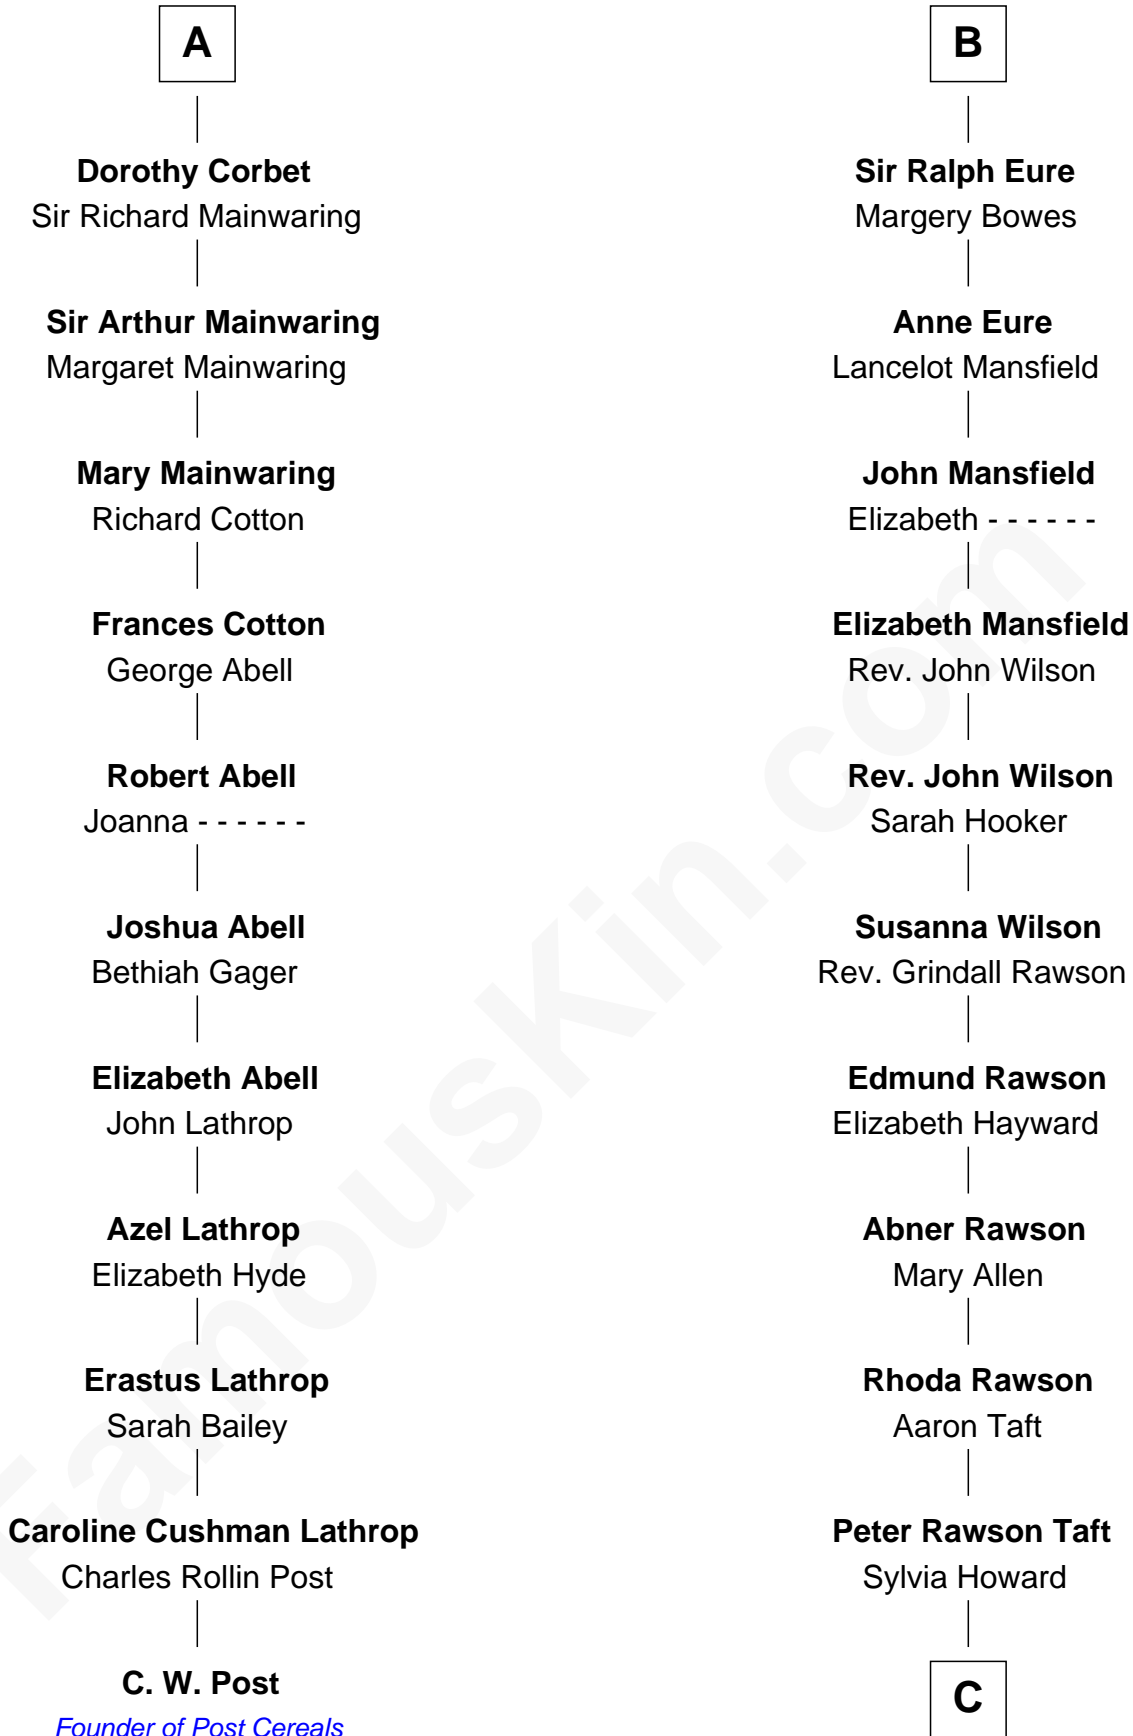

FamousKin.com Relationship Chart of

C. W. Post

Founder of Post Cereals

17th cousin 1 time removed of

William Howard Taft

27th U.S. President

Ralph de Stafford
Margaret de Audley

Elizabeth de Stafford

Katherine de Stafford

Michael de la Pole

Isabel de la Pole

Thomas Morley

Anne Morley

Sir John Hastings

Sir Hugh Hastings

Anne Gascoigne

Muriel Hastings

Sir Ralph Eure

Sir William Eure

Elizabeth Willoughby

B

C

Alphonso Taft
Louisa Maria Torrey

William Howard Taft
27th U.S. President