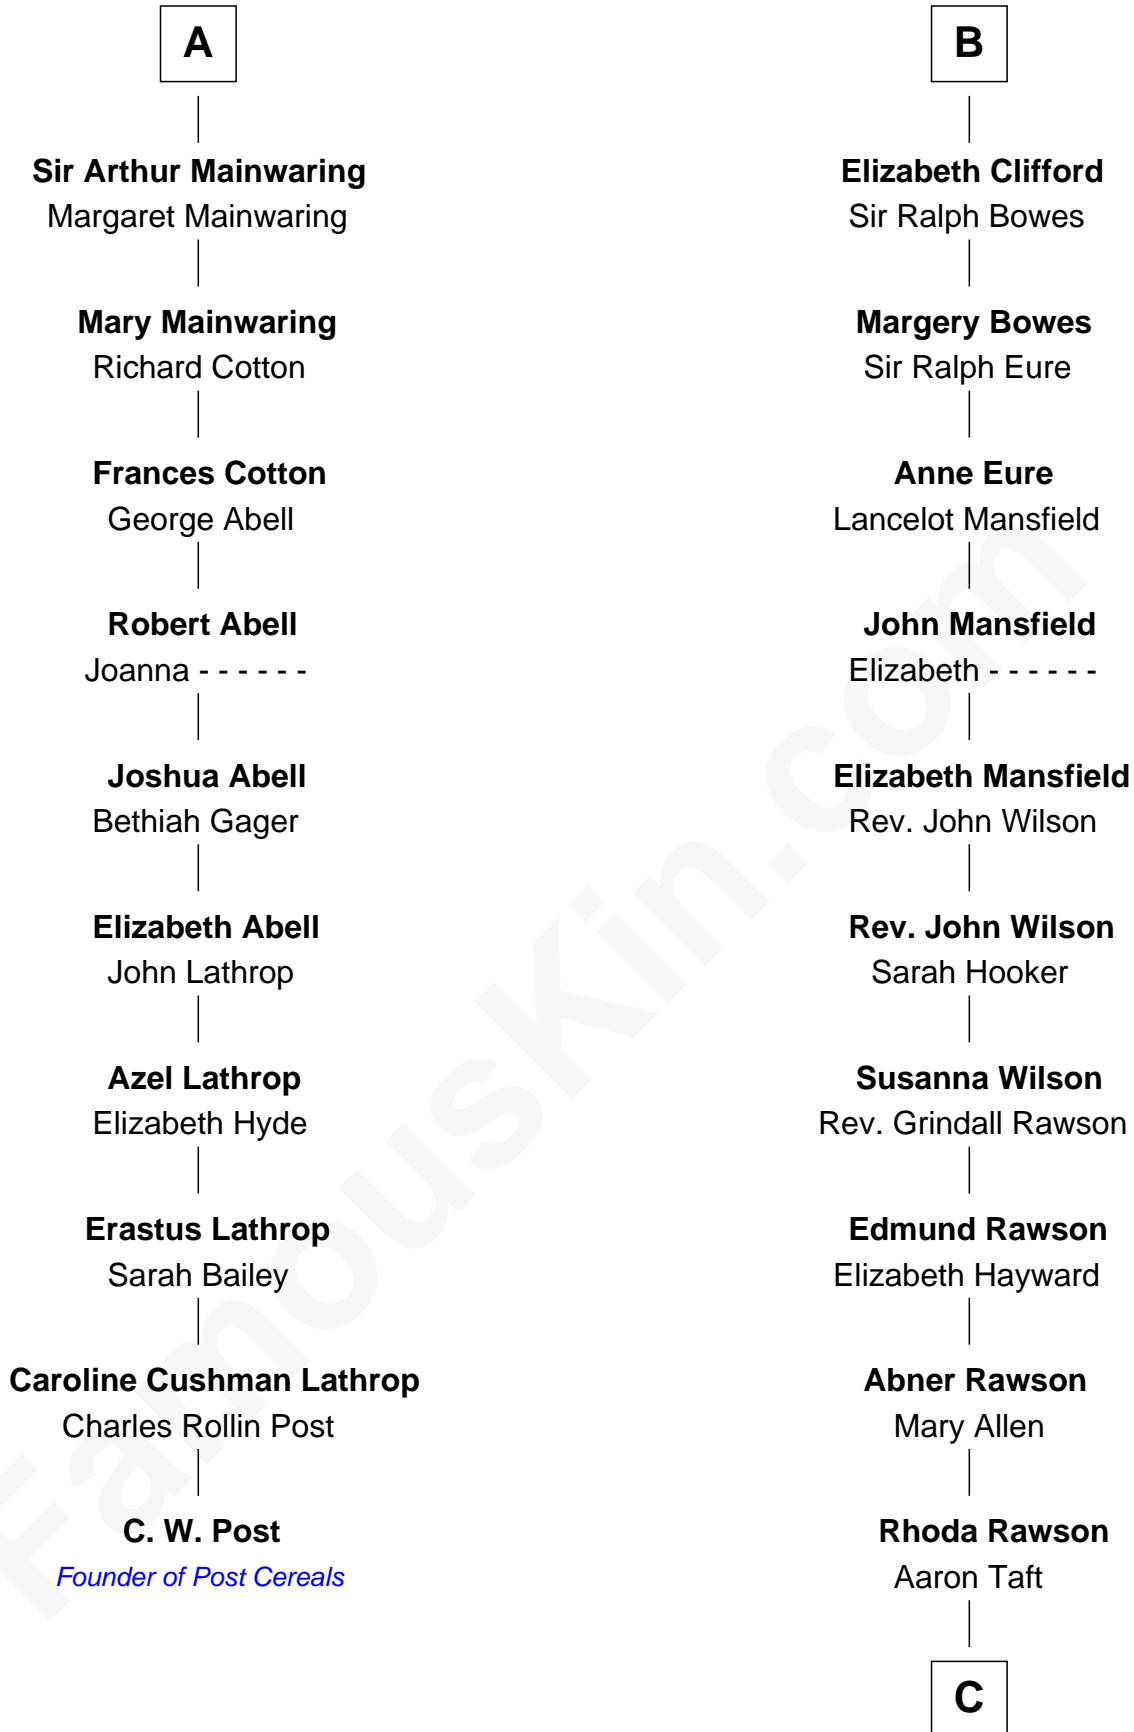

# FamousKin.com Relationship Chart of

**C. W. Post**

*Founder of Post Cereals*

16th cousin 3 times removed of

**William Howard Taft**

*27th U.S. President*

**Elizabeth de Badlesmere**

*with husband*  
Sir William de Bohun

**Joan Beauchamp**  
James Butler

**Elizabeth Mortimer**  
Sir Henry Percy

**Elizabeth Butler**  
John Talbot

**Elizabeth Percy**  
Sir John Clifford

**Ann Talbot**  
Sir Henry Vernon

**Thomas Clifford**  
Joan Dacre

**Elizabeth Vernon**  
Sir Robert Corbet

**John Clifford**  
Margaret Bromflete

**Dorothy Corbet**  
Sir Richard Mainwaring

**Henry Clifford**  
Anne St. John

**A**

**B**

C

**Peter Rawson Taft**

Sylvia Howard

**Alphonso Taft**

Louisa Maria Torrey

**William Howard Taft**

*27th U.S. President*

FamousKin.com