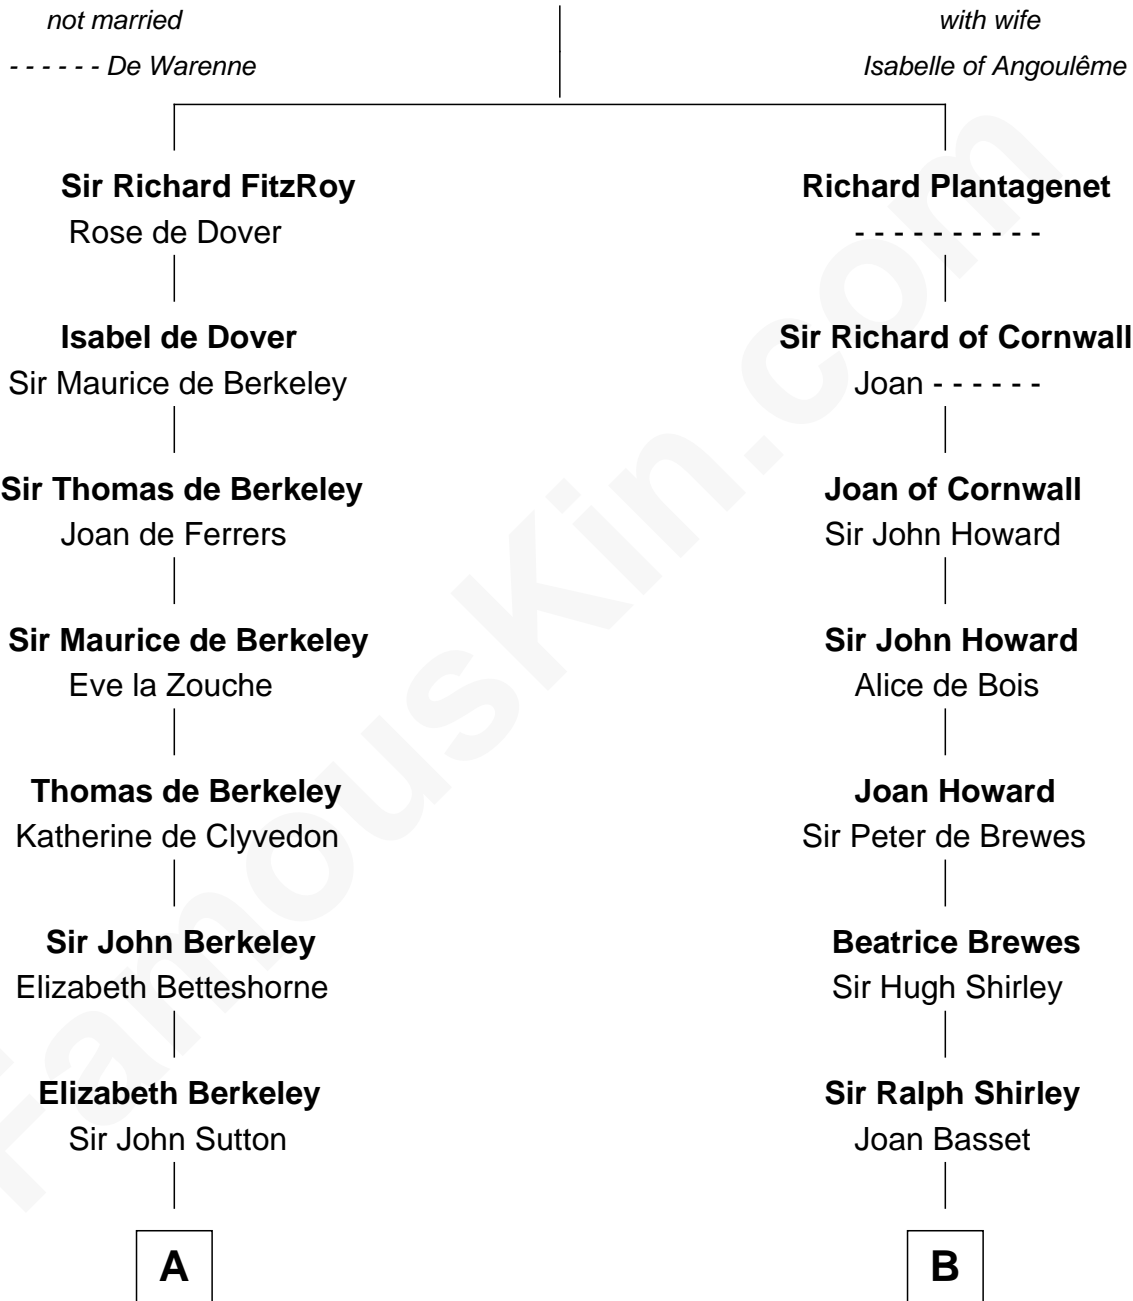

FamousKin.com Relationship Chart of

C. W. Post

Founder of Post Cereals

18th cousin 3 times removed of

Rutherford B. Hayes

19th U.S. President

John, King of England

C

Caroline Cushman Lathrop

Charles Rollin Post

C. W. Post

Founder of Post Cereals

D

Abigail Hale

Isaac Chandler

Abigail Chandler

Israel Smith

Chloe Smith

Rutherford Hayes

Rutherford Hayes

Sophia Birchard

Rutherford B. Hayes

19th U.S. President