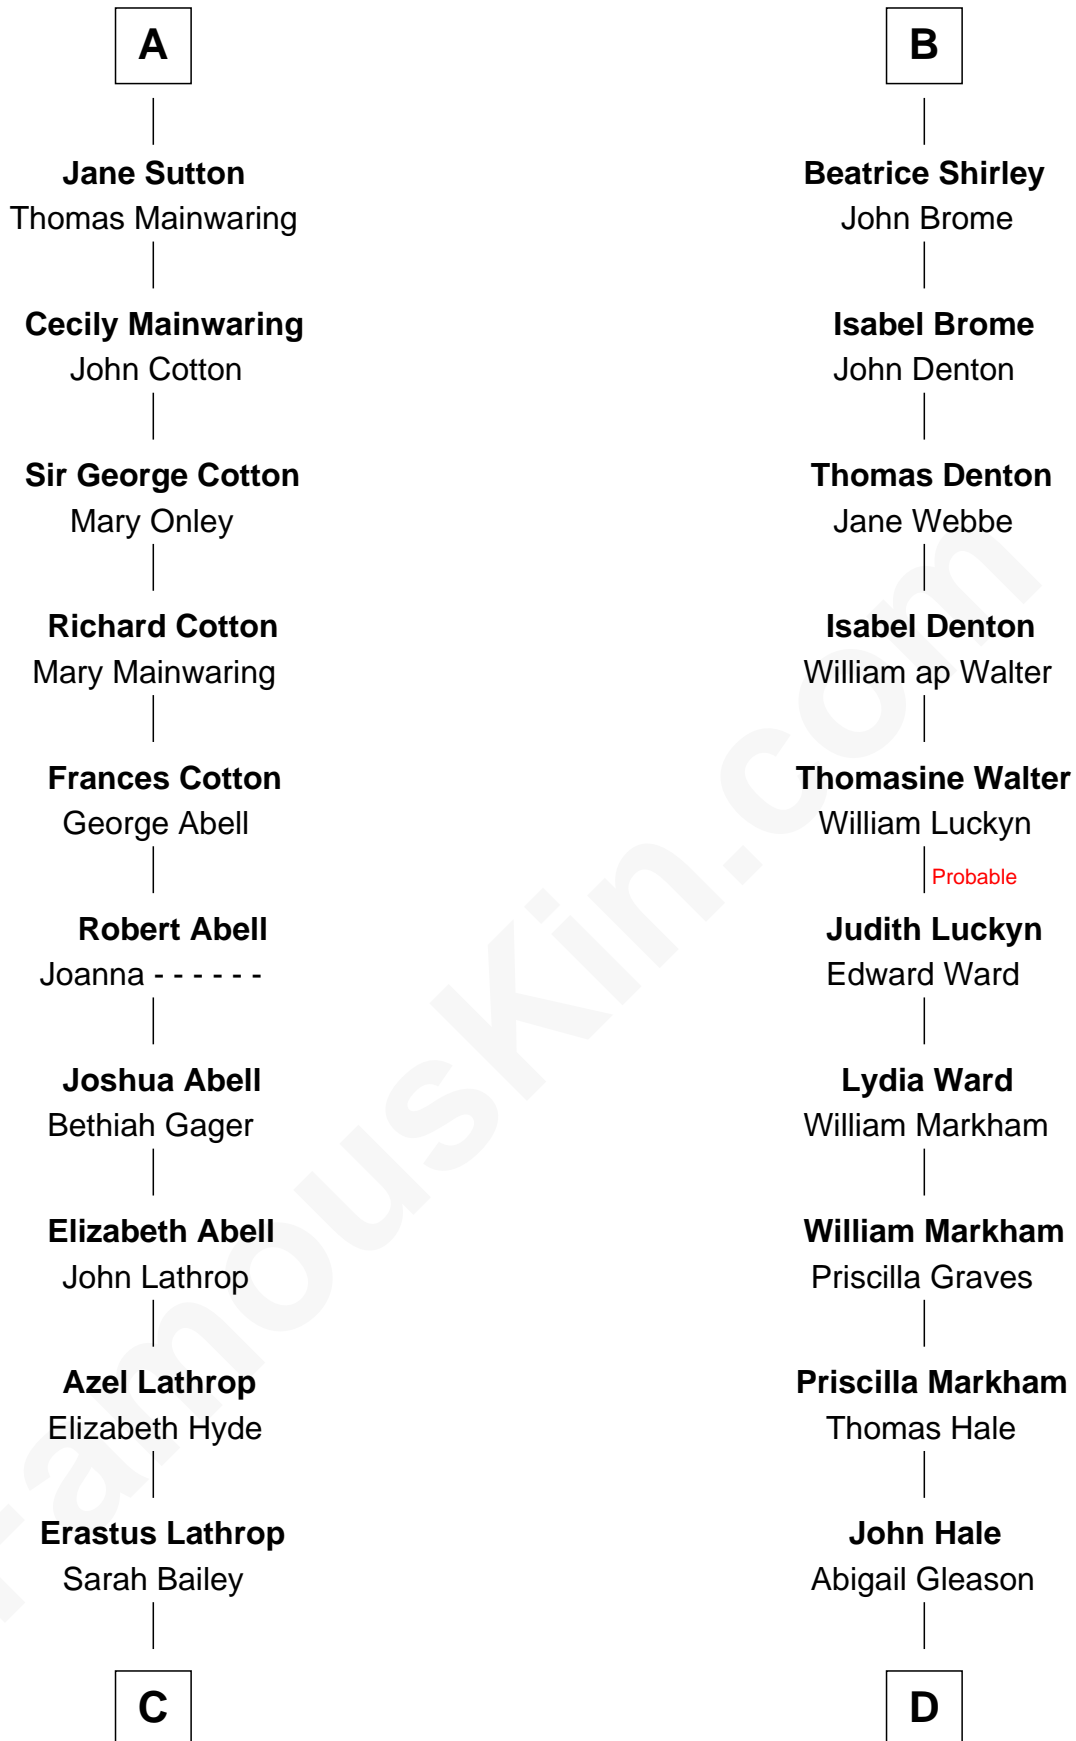

FamousKin.com Relationship Chart of

C. W. Post

Founder of Post Cereals

18th cousin 3 times removed of

Rutherford B. Hayes

19th U.S. President

John, King of England

C

Caroline Cushman Lathrop

Charles Rollin Post

C. W. Post

Founder of Post Cereals

D

Abigail Hale

Isaac Chandler

Abigail Chandler

Israel Smith

Chloe Smith

Rutherford Hayes

Rutherford Hayes

Sophia Birchard

Rutherford B. Hayes

19th U.S. President