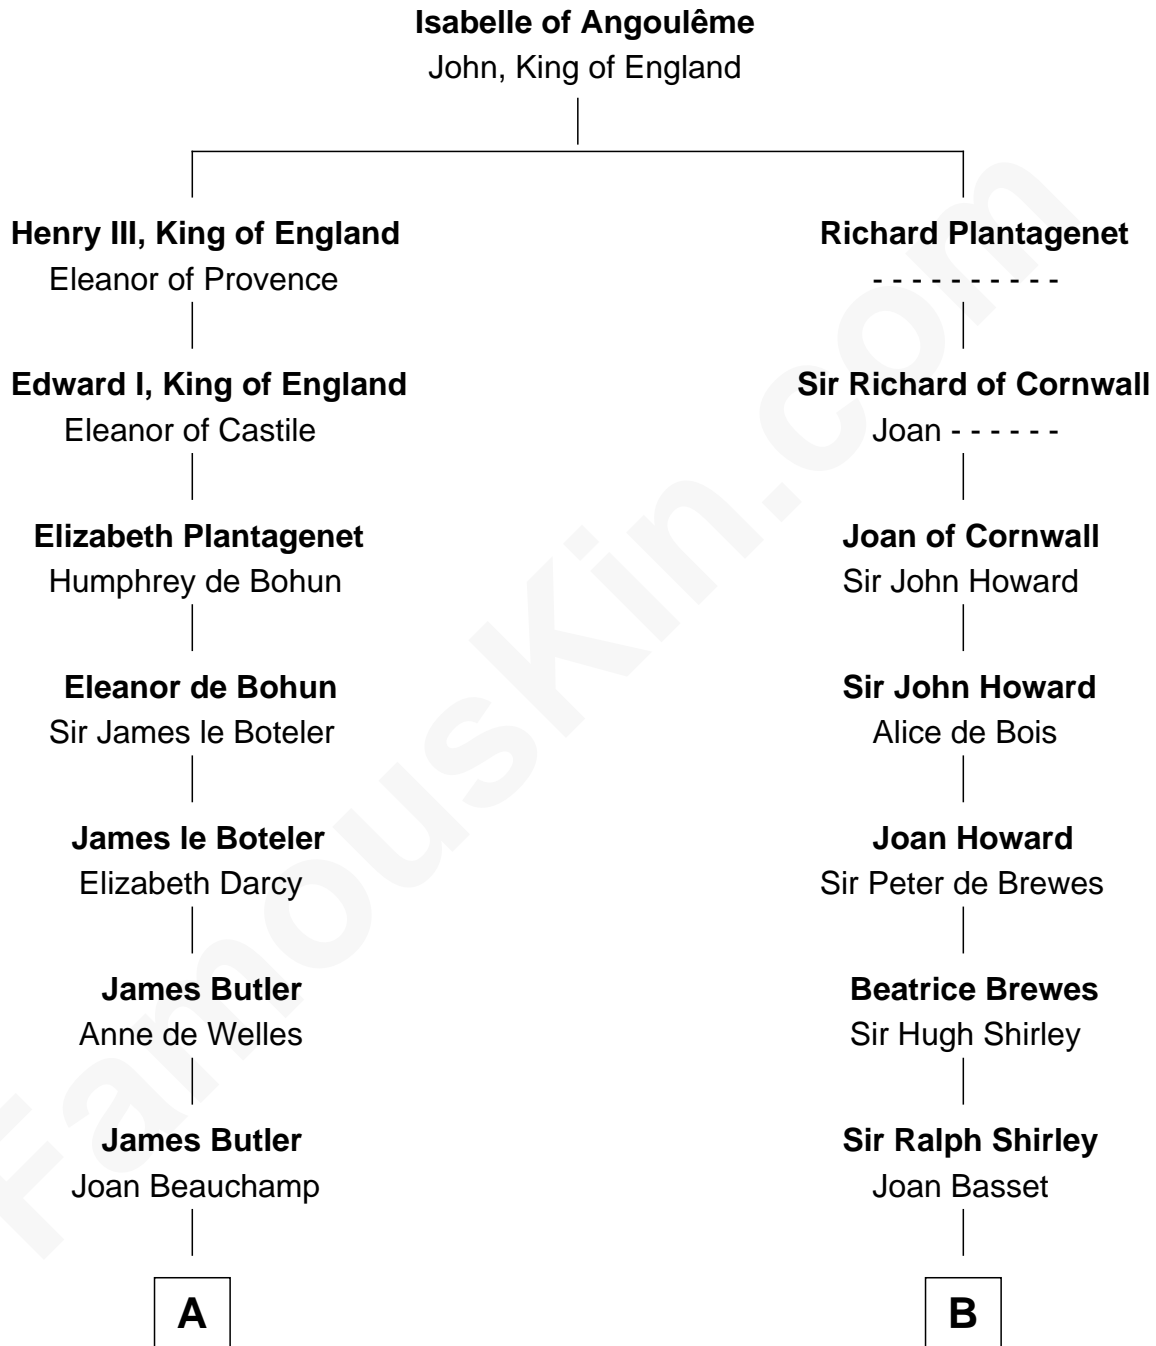

FamousKin.com Relationship Chart of

C. W. Post

Founder of Post Cereals

20th cousin 1 time removed of

Rutherford B. Hayes

19th U.S. President

C

Azel Lathrop
Elizabeth Hyde

Erastus Lathrop
Sarah Bailey

Caroline Cushman Lathrop
Charles Rollin Post

C. W. Post
Founder of Post Cereals

D

Abigail Hale
Isaac Chandler

Abigail Chandler
Israel Smith

Chloe Smith
Rutherford Hayes

Rutherford Hayes
Sophia Birchard

Rutherford B. Hayes
19th U.S. President