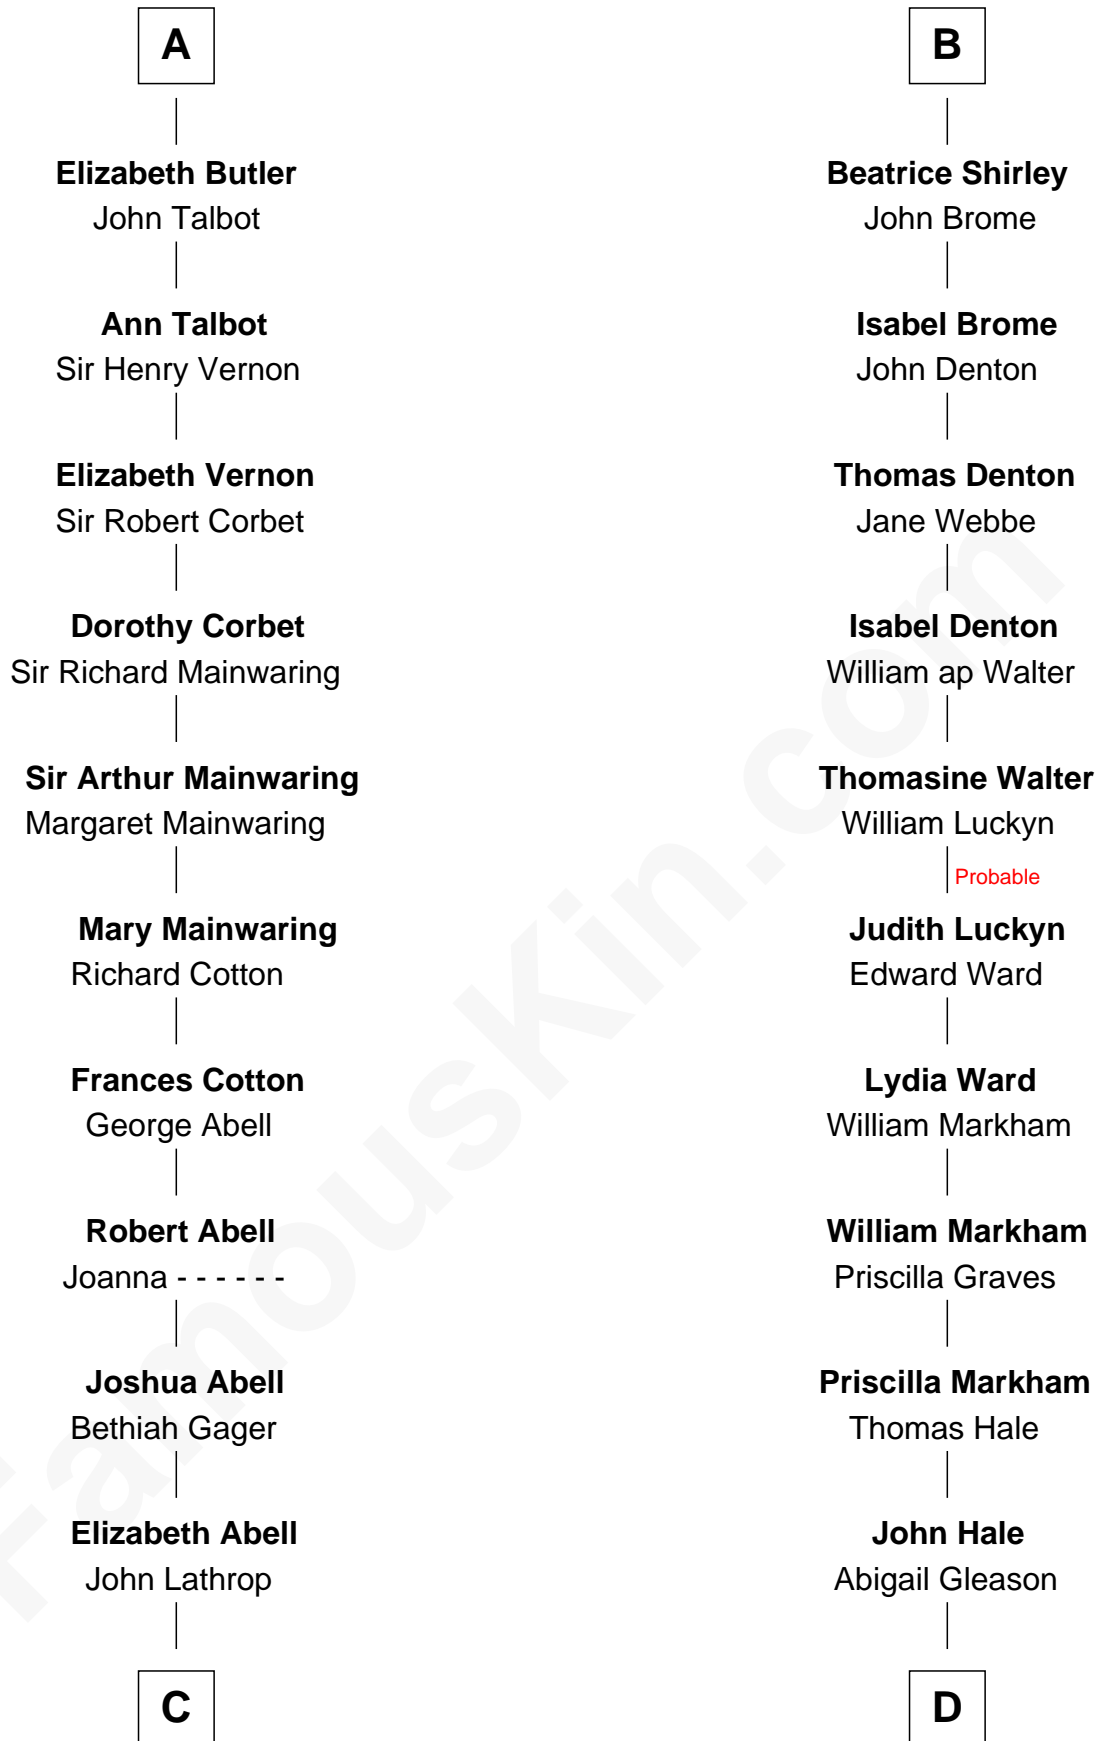

FamousKin.com Relationship Chart of

C. W. Post

Founder of Post Cereals

20th cousin 1 time removed of

Rutherford B. Hayes

19th U.S. President

C

Azel Lathrop
Elizabeth Hyde

Erastus Lathrop
Sarah Bailey

Caroline Cushman Lathrop
Charles Rollin Post

C. W. Post
Founder of Post Cereals

D

Abigail Hale
Isaac Chandler

Abigail Chandler
Israel Smith

Chloe Smith
Rutherford Hayes

Rutherford Hayes
Sophia Birchard

Rutherford B. Hayes
19th U.S. President