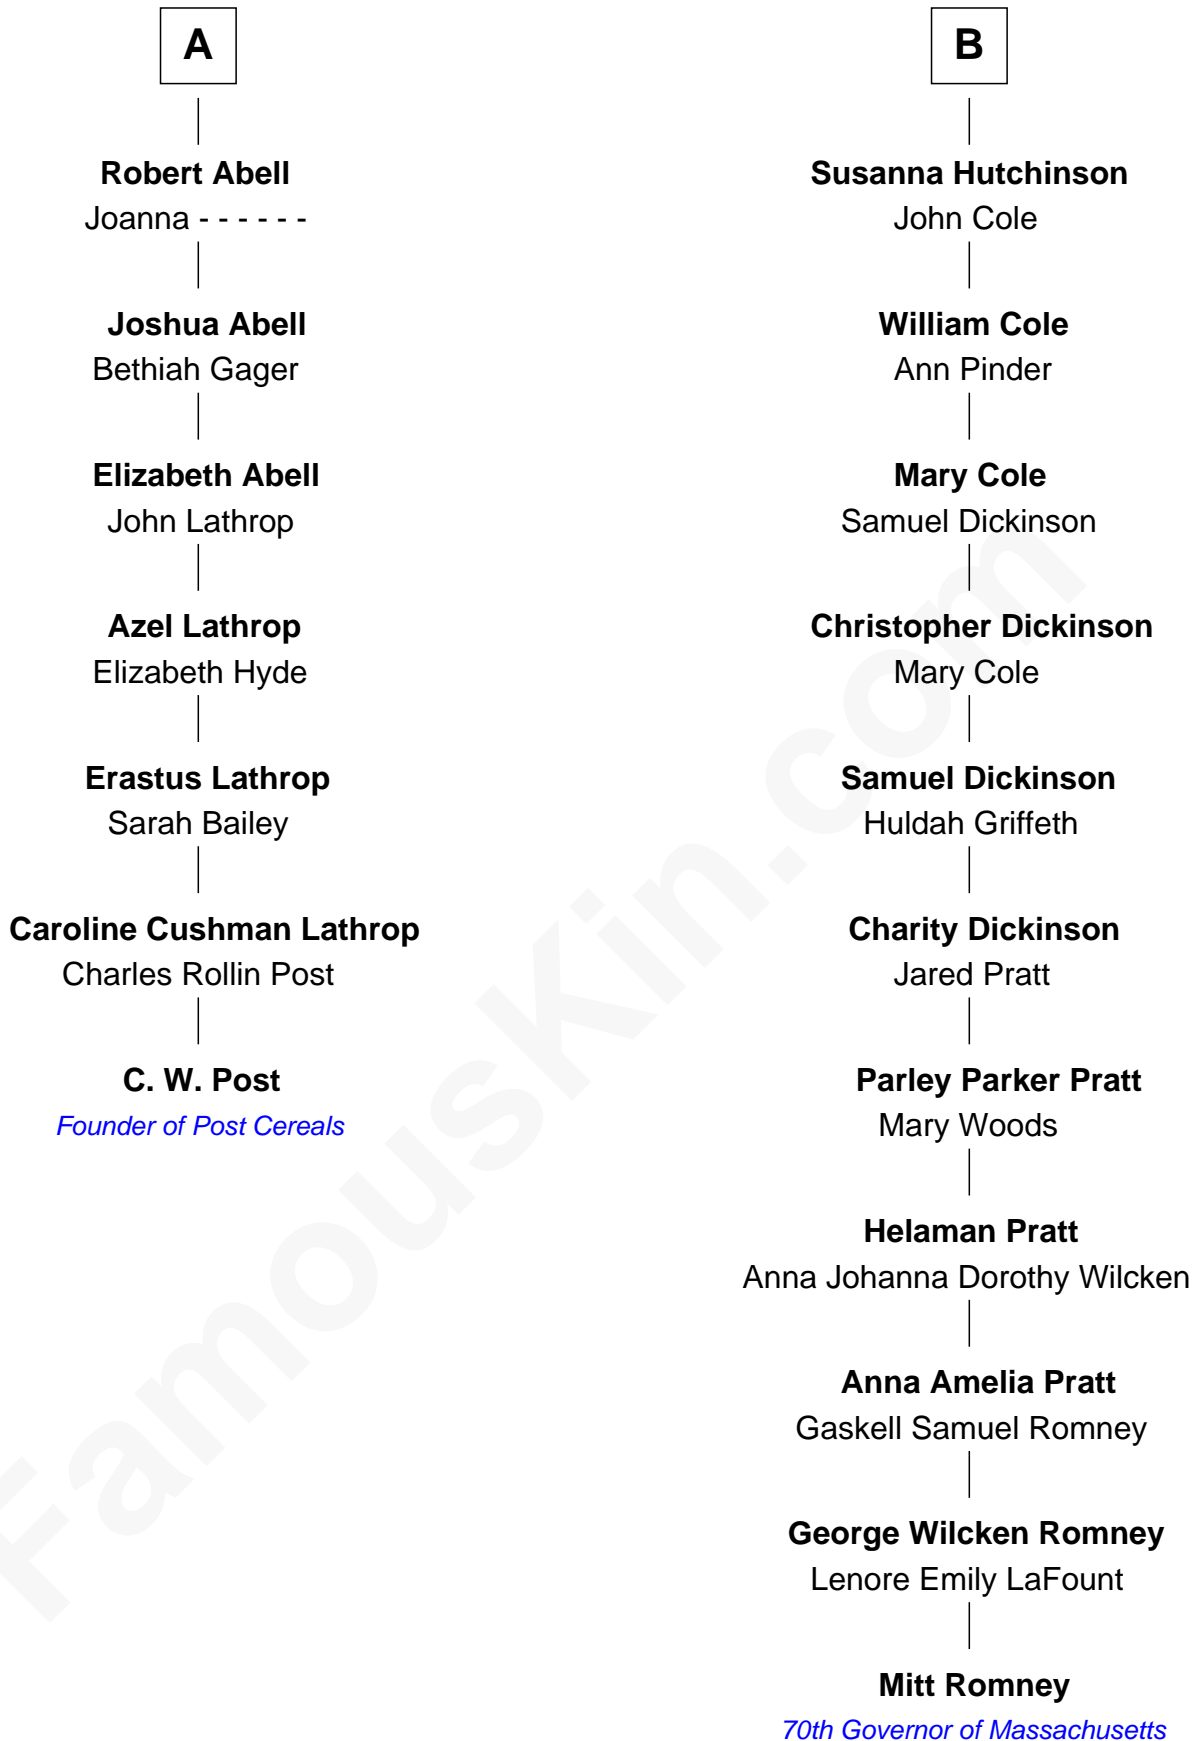

FamousKin.com Relationship Chart of

C. W. Post

Founder of Post Cereals

13th cousin 4 times removed of

Mitt Romney

70th Governor of Massachusetts

Sir Walter Blount

Sancha de Ayala

Sir George Cotton

Mary Onley

Richard Cotton

Mary Mainwaring

Frances Cotton

George Abell

A

Sir Thomas Blount

Margaret de Gresley

Sir Thomas Blount

Agnes Hawley

Anne Blount

William Marbury

Robert Marbury

Katherine Williamson

William Marbury

Agnes Lenton

Rev. Francis Marbury

Bridget Dryden

Anne Marbury

William Hutchinson

B

Mitt Romney photo by [Gage Skidmore](#) (CC BY-SA 3.0)