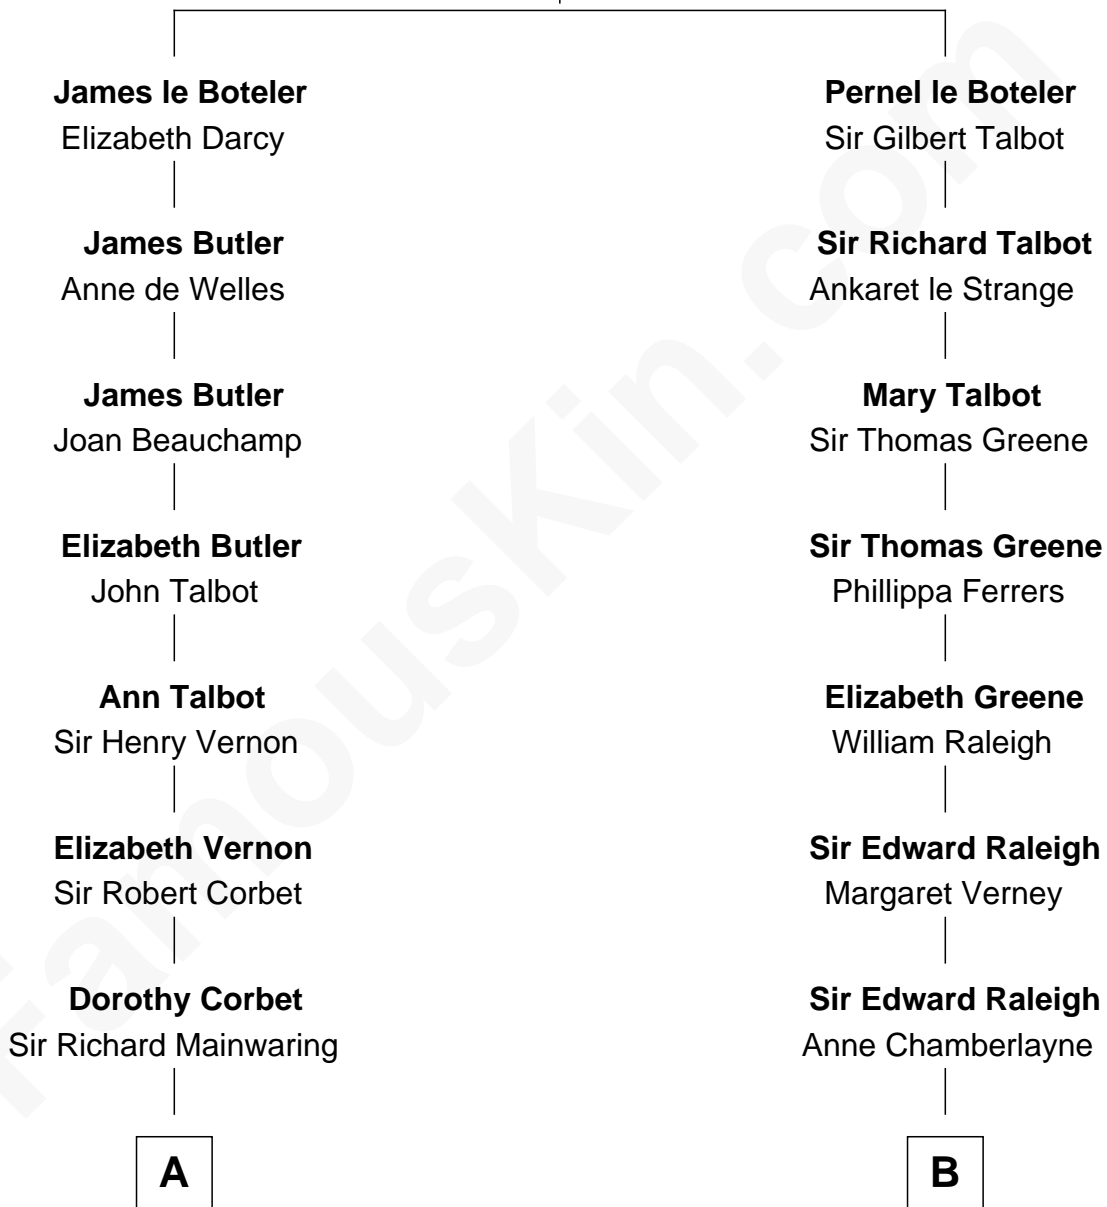

FamousKin.com Relationship Chart of

C. W. Post

Founder of Post Cereals

16th cousin 5 times removed of

Mitt Romney

70th Governor of Massachusetts

Sir James le Boteler

Eleanor de Bohun

C

Parley Parker Pratt

Mary Woods

Helaman Pratt

Anna Johanna Dorothy Wilcken

Anna Amelia Pratt

Gaskell Samuel Romney

George Wilcken Romney

Lenore Emily LaFount

Mitt Romney

70th Governor of Massachusetts