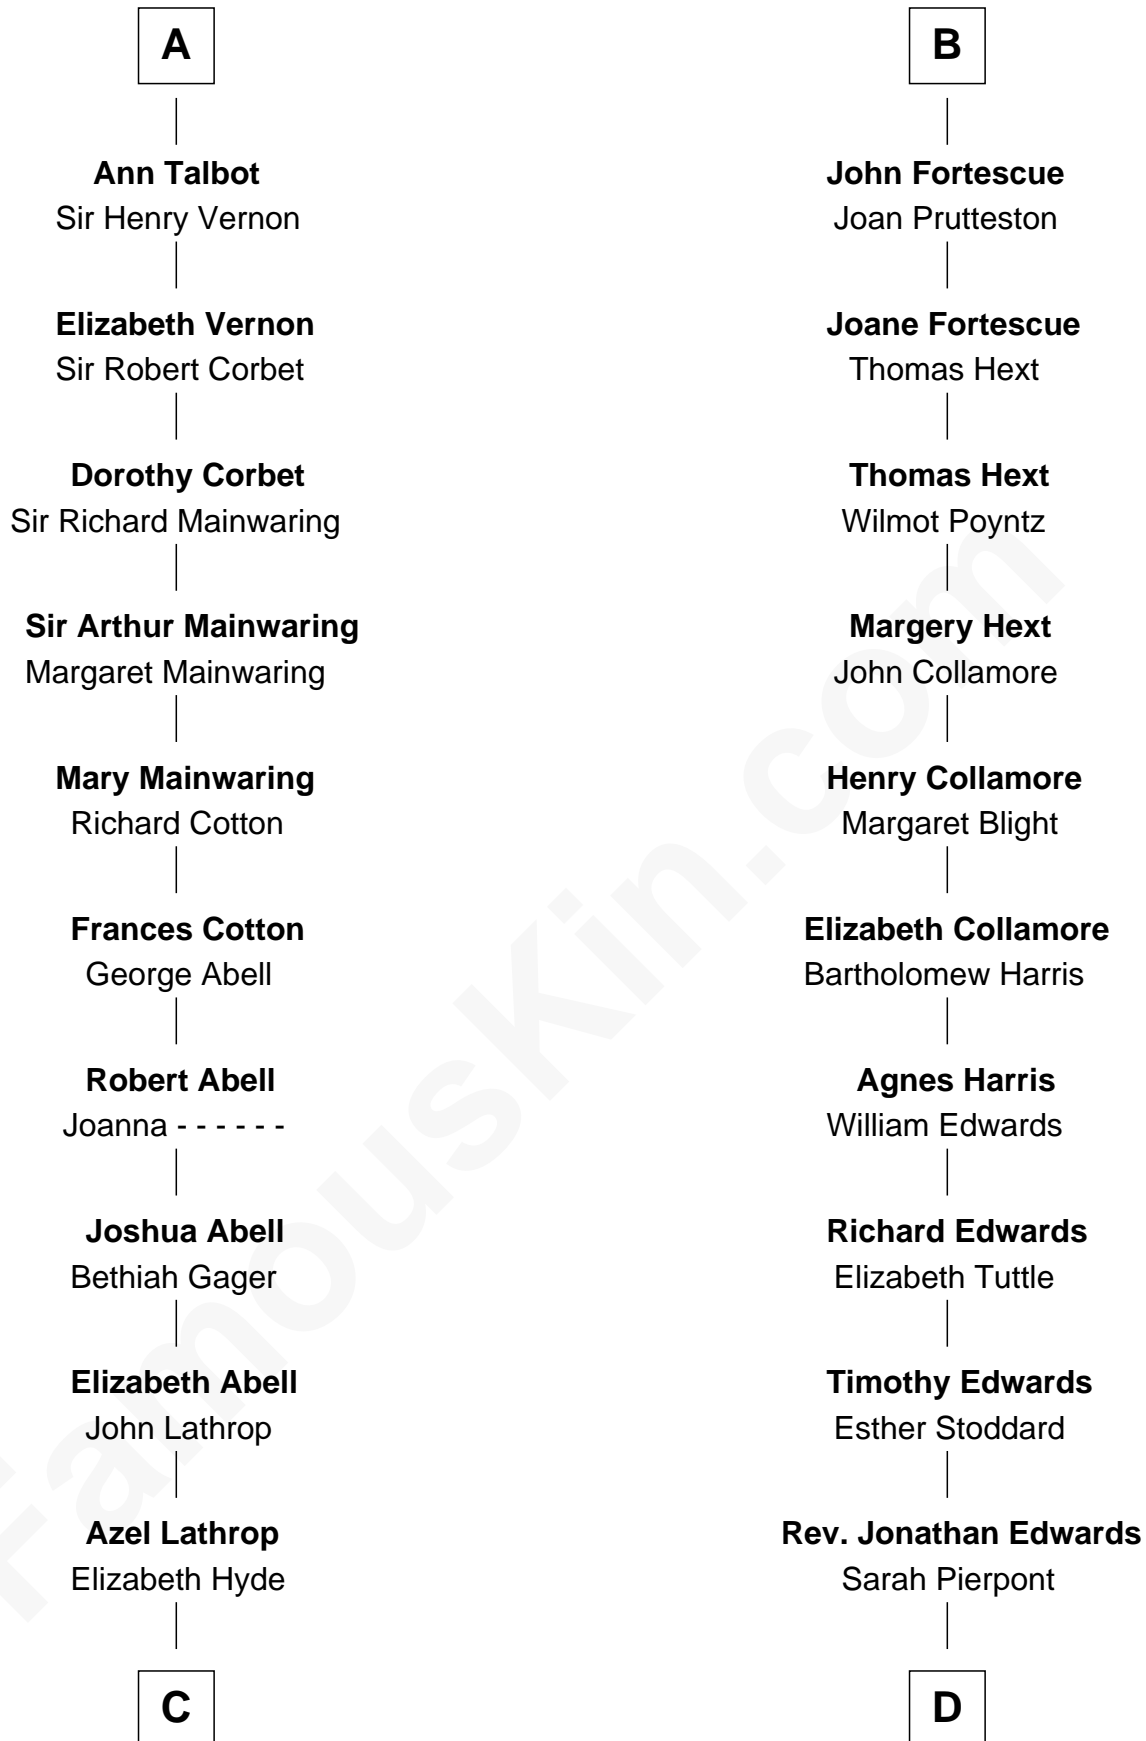

# FamousKin.com Relationship Chart of

**C. W. Post**

*Founder of Post Cereals*

18th cousin 1 time removed of

**Aaron Burr**

*Killed Alexander Hamilton*

**Sir Geoffrey FitzPiers**

Aveline de Clare

FamousKin.com