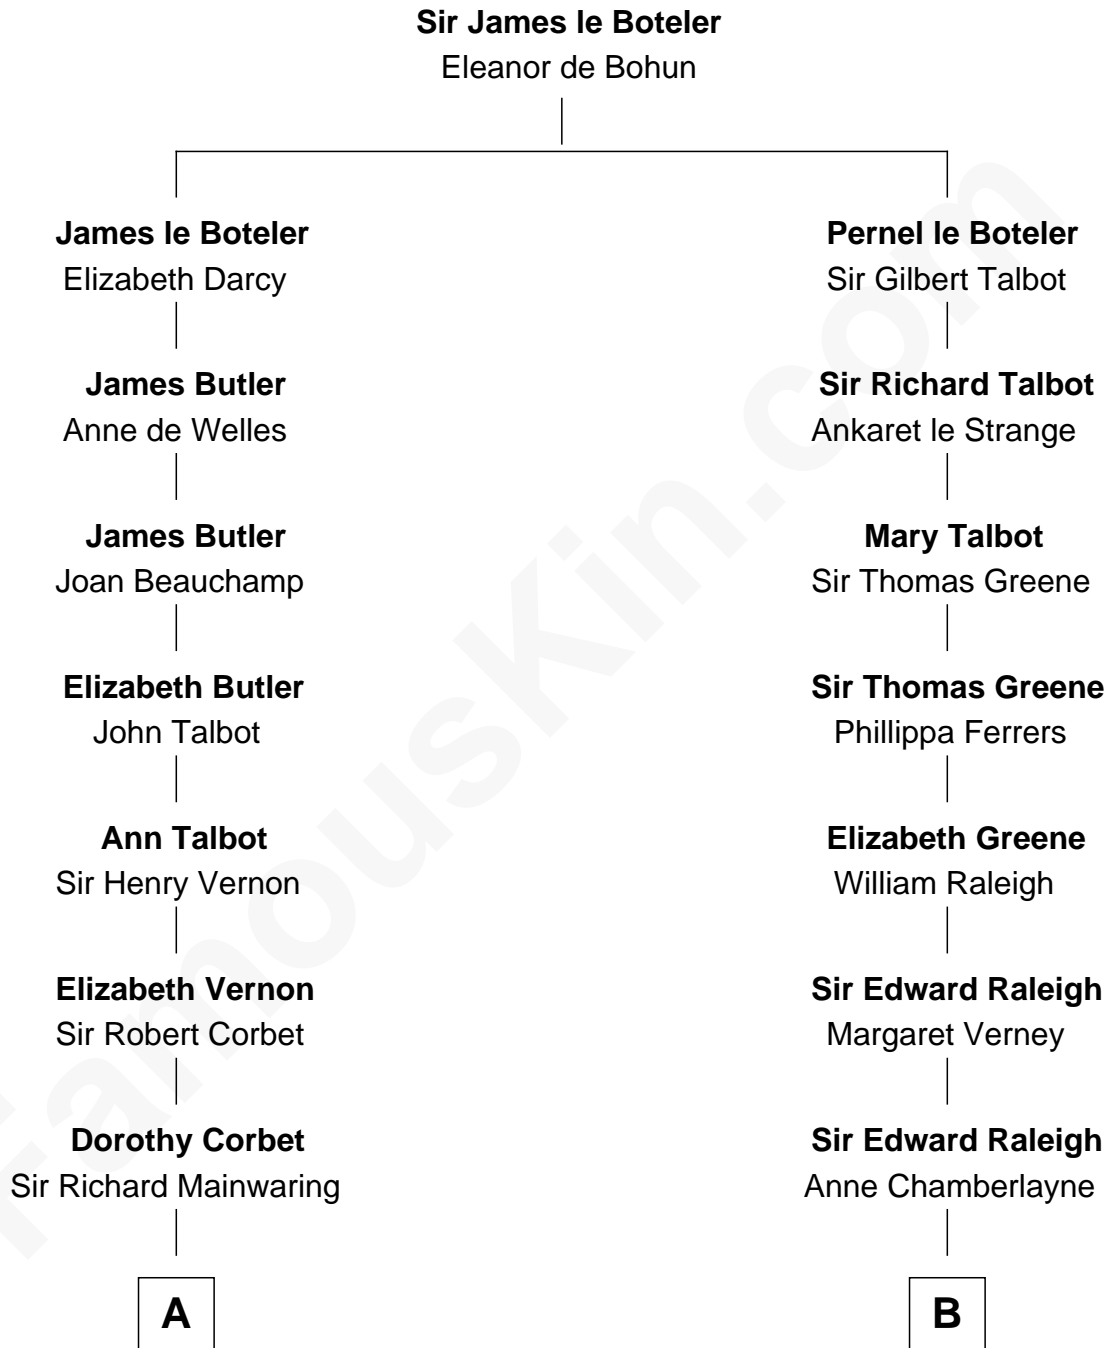

FamousKin.com Relationship Chart of

C. W. Post

Founder of Post Cereals

16th cousin 5 times removed of

DuBose Heyward

Author of Porgy (Porgy & Bess)

C

Thomas Heyward

Ann Eliza Cuthbert

Thomas Savage Heyward

Georgianna Hasell

Thomas Savage Heyward

Louisa Watkins

Edwin Watkins Heyward

Jane Screven DuBose

DuBose Heyward