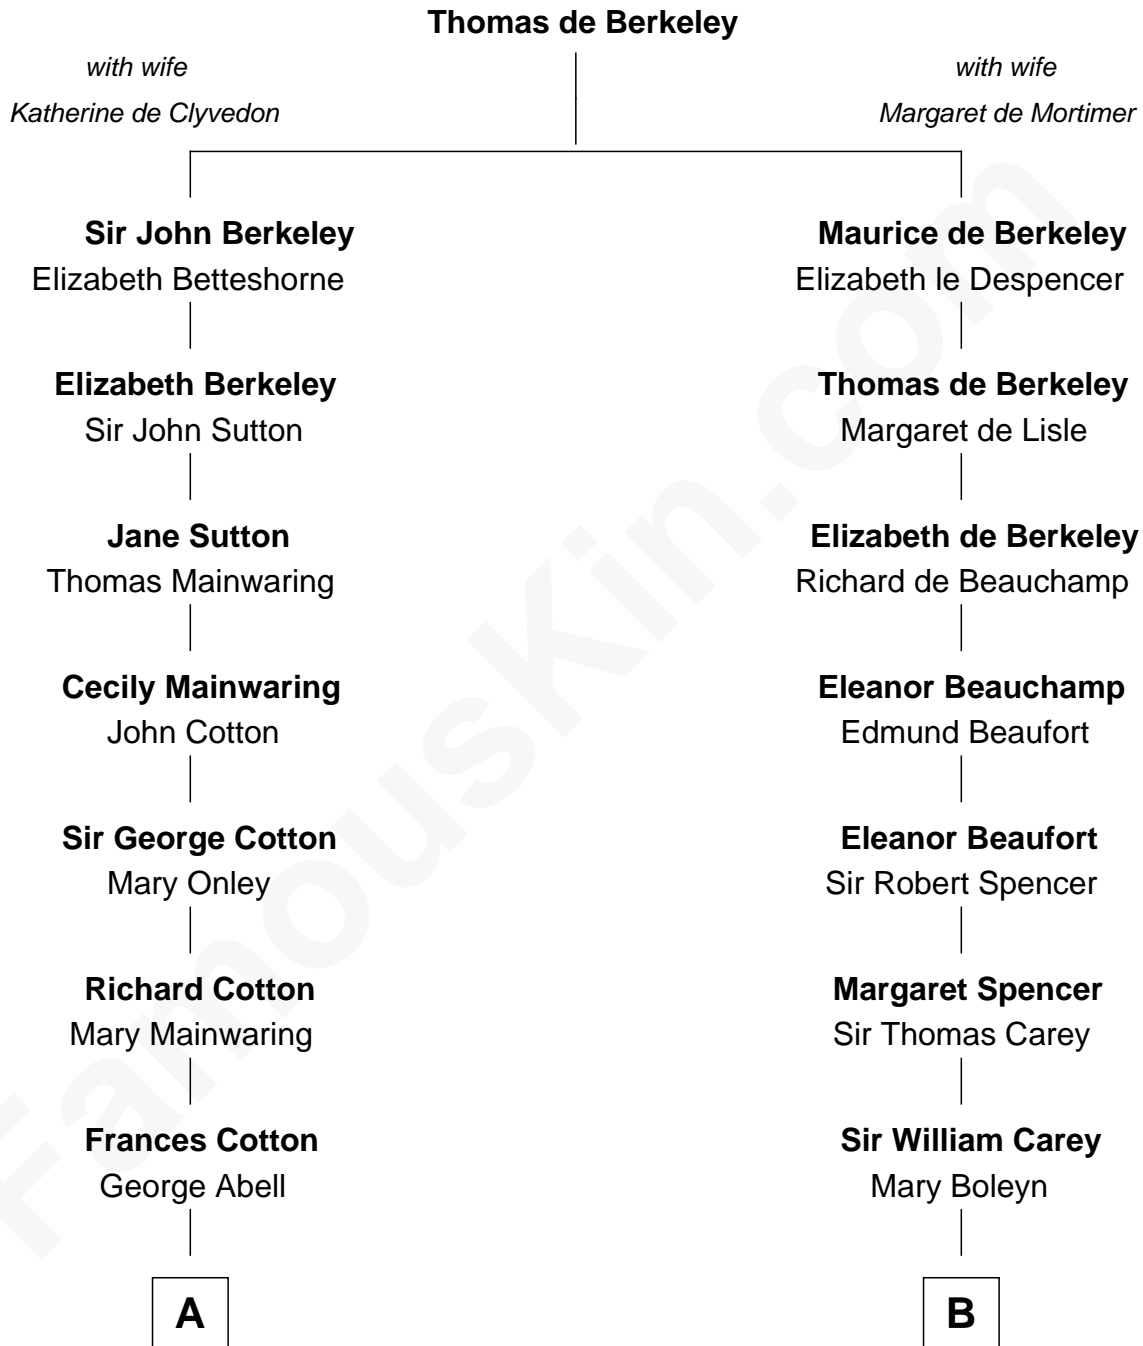

# FamousKin.com Relationship Chart of

**C. W. Post**

*Founder of Post Cereals*

13th cousin 5 times removed of

**John D. Rockefeller**

*Founder of the Standard Oil Company*

**C**

|  
**William Avery Rockefeller**

Eliza Davison

|  
**John D. Rockefeller**

*Founder of the Standard Oil Company*

FamousKin.com