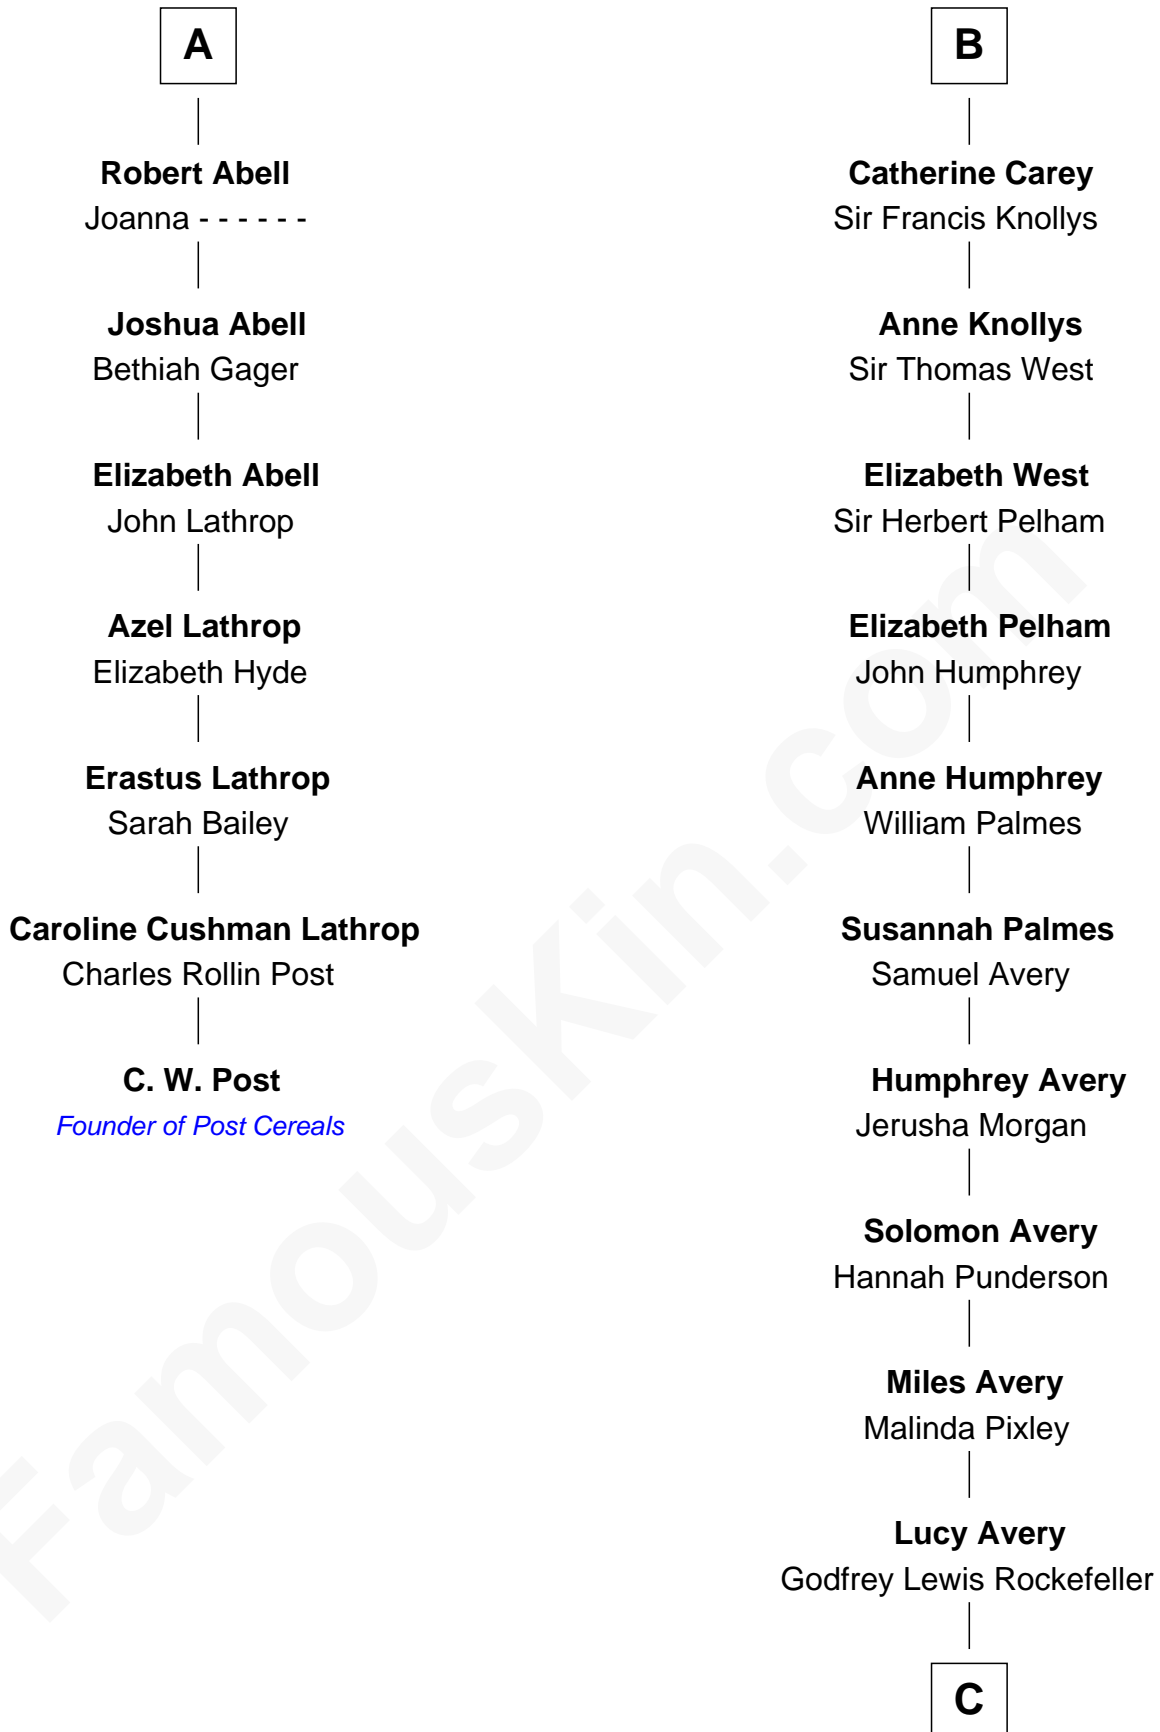

# FamousKin.com Relationship Chart of

**C. W. Post**

*Founder of Post Cereals*

13th cousin 5 times removed of

**John D. Rockefeller**

*Founder of the Standard Oil Company*

**C**

|  
**William Avery Rockefeller**

Eliza Davison

|  
**John D. Rockefeller**

*Founder of the Standard Oil Company*

FamousKin.com