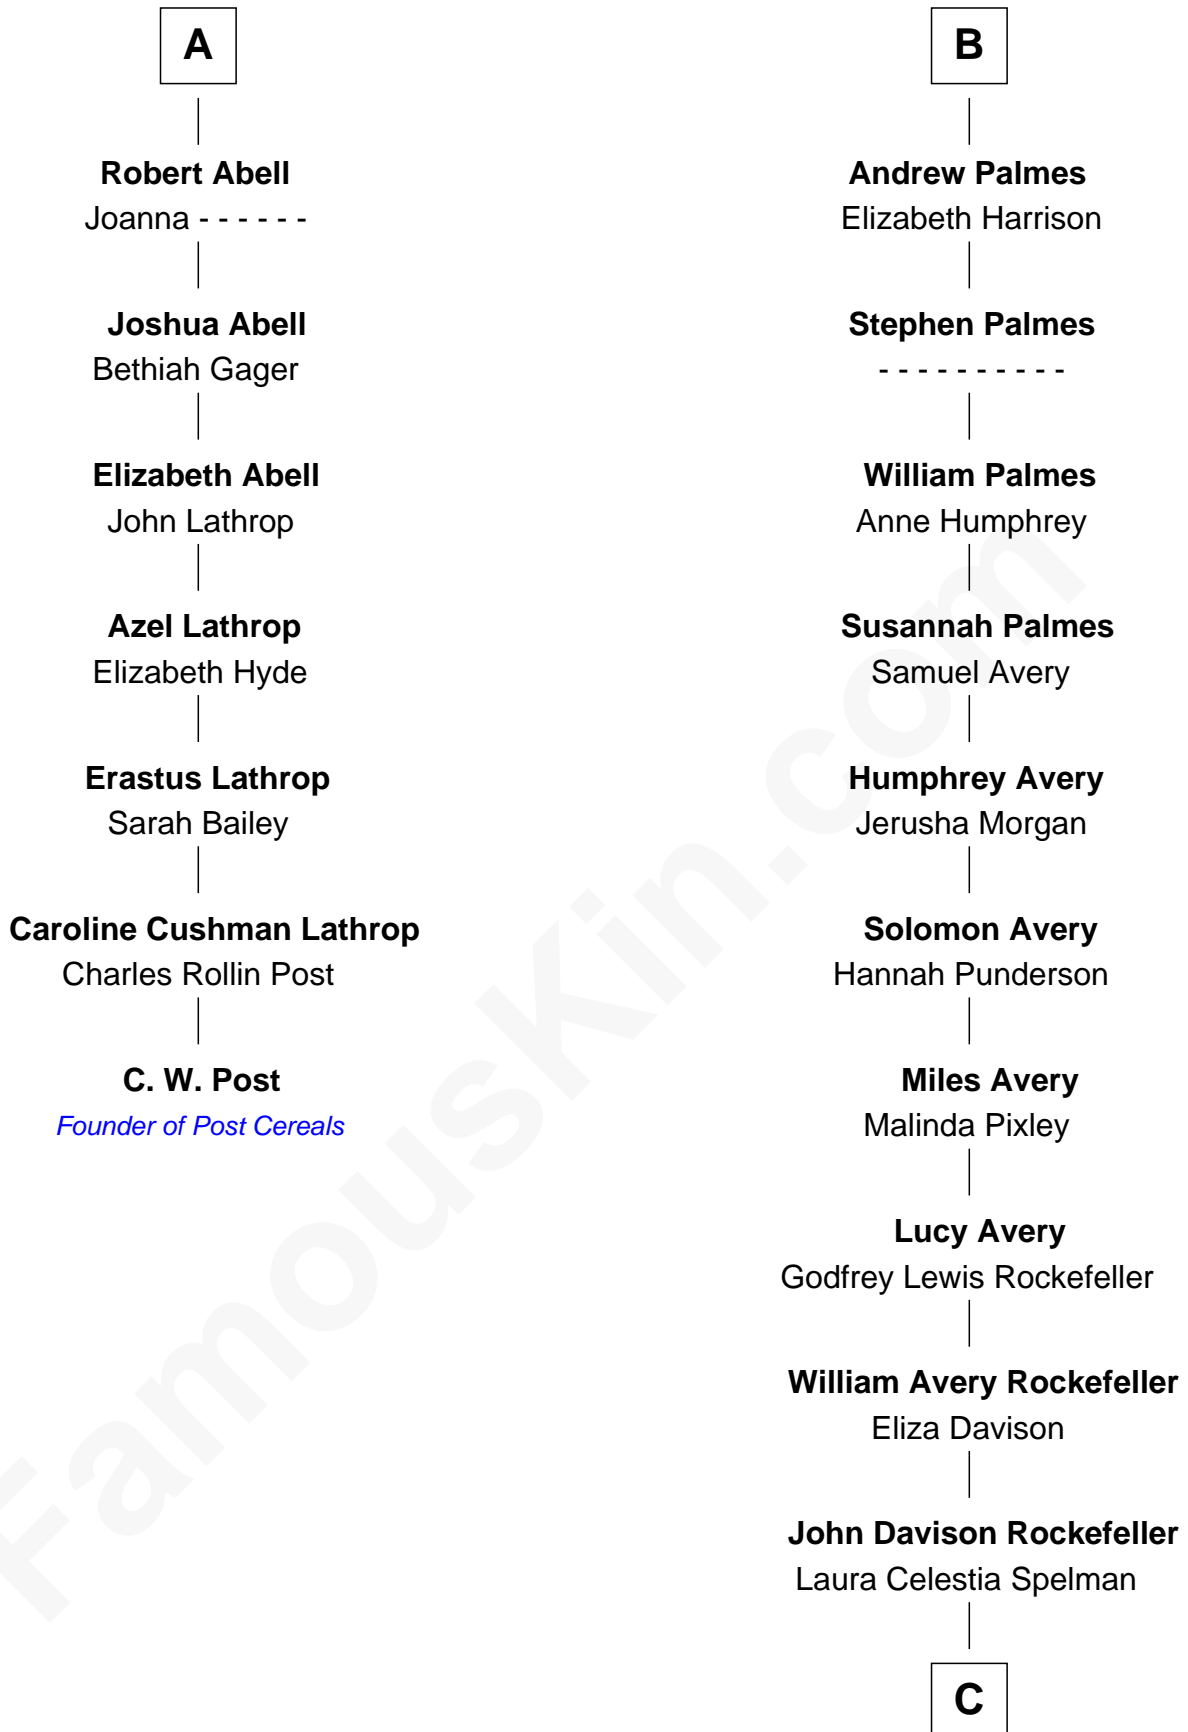

FamousKin.com Relationship Chart of

C. W. Post

Founder of Post Cereals

13th cousin 5 times removed of

Nelson Rockefeller

41st U.S. Vice-President

Sir Walter Blount

Sancha de Ayala

Sir George Cotton

Mary Onley

Richard Cotton

Mary Mainwaring

Frances Cotton

George Abell

A

Sir Thomas Blount

Sir Roger Corbet

Margaret Corbet

Sir Francis Palmes

Sir Francis Palmes

Mary Hadnall

B

C

John Davison Rockefeller

Abby Greene Aldrich

Nelson Rockefeller

41st U.S. Vice-President

FamousKin.com