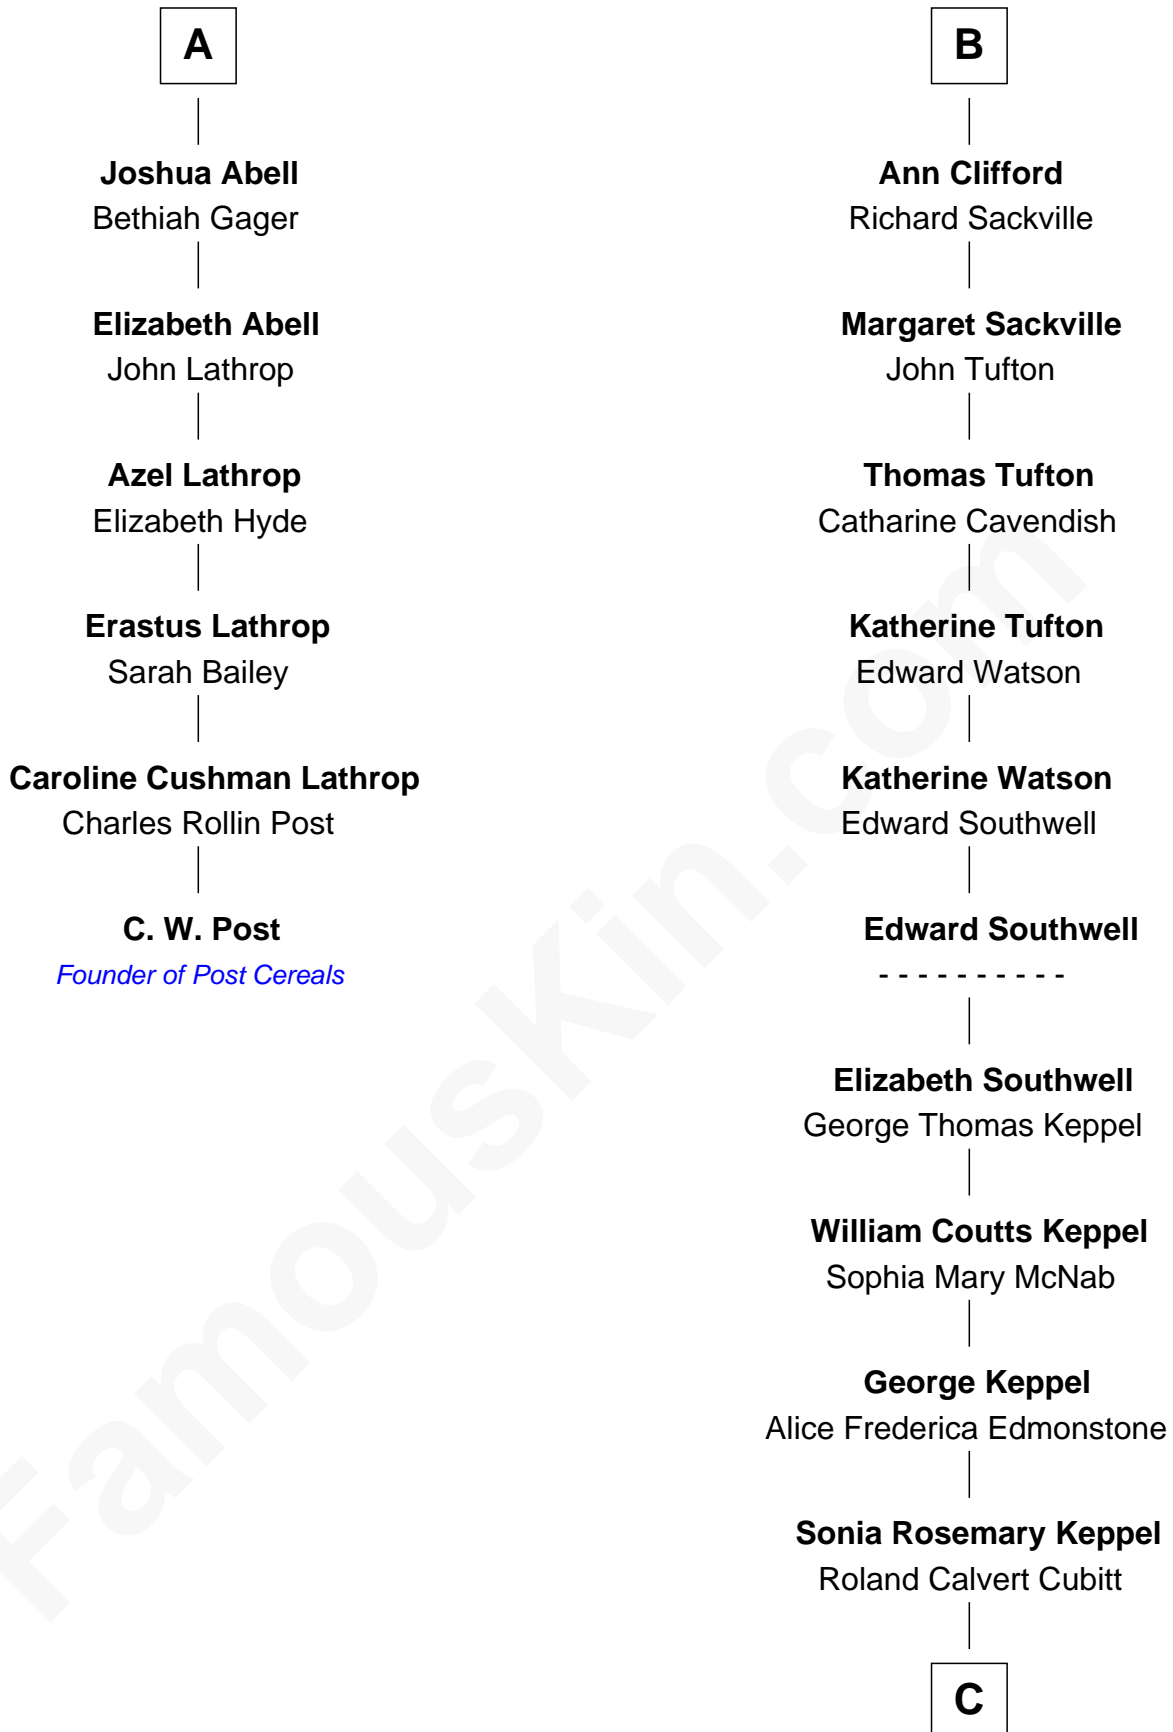

# FamousKin.com Relationship Chart of

**C. W. Post**

*Founder of Post Cereals*

12th cousin 6 times removed of

**Camilla Parker Bowles**

*Queen Consort of the United Kingdom*

C

Rosalind Maud Cubitt  
Bruce Middleton Hope Shand

Camilla Parker Bowles  
*Queen Consort*

FamousKin.com