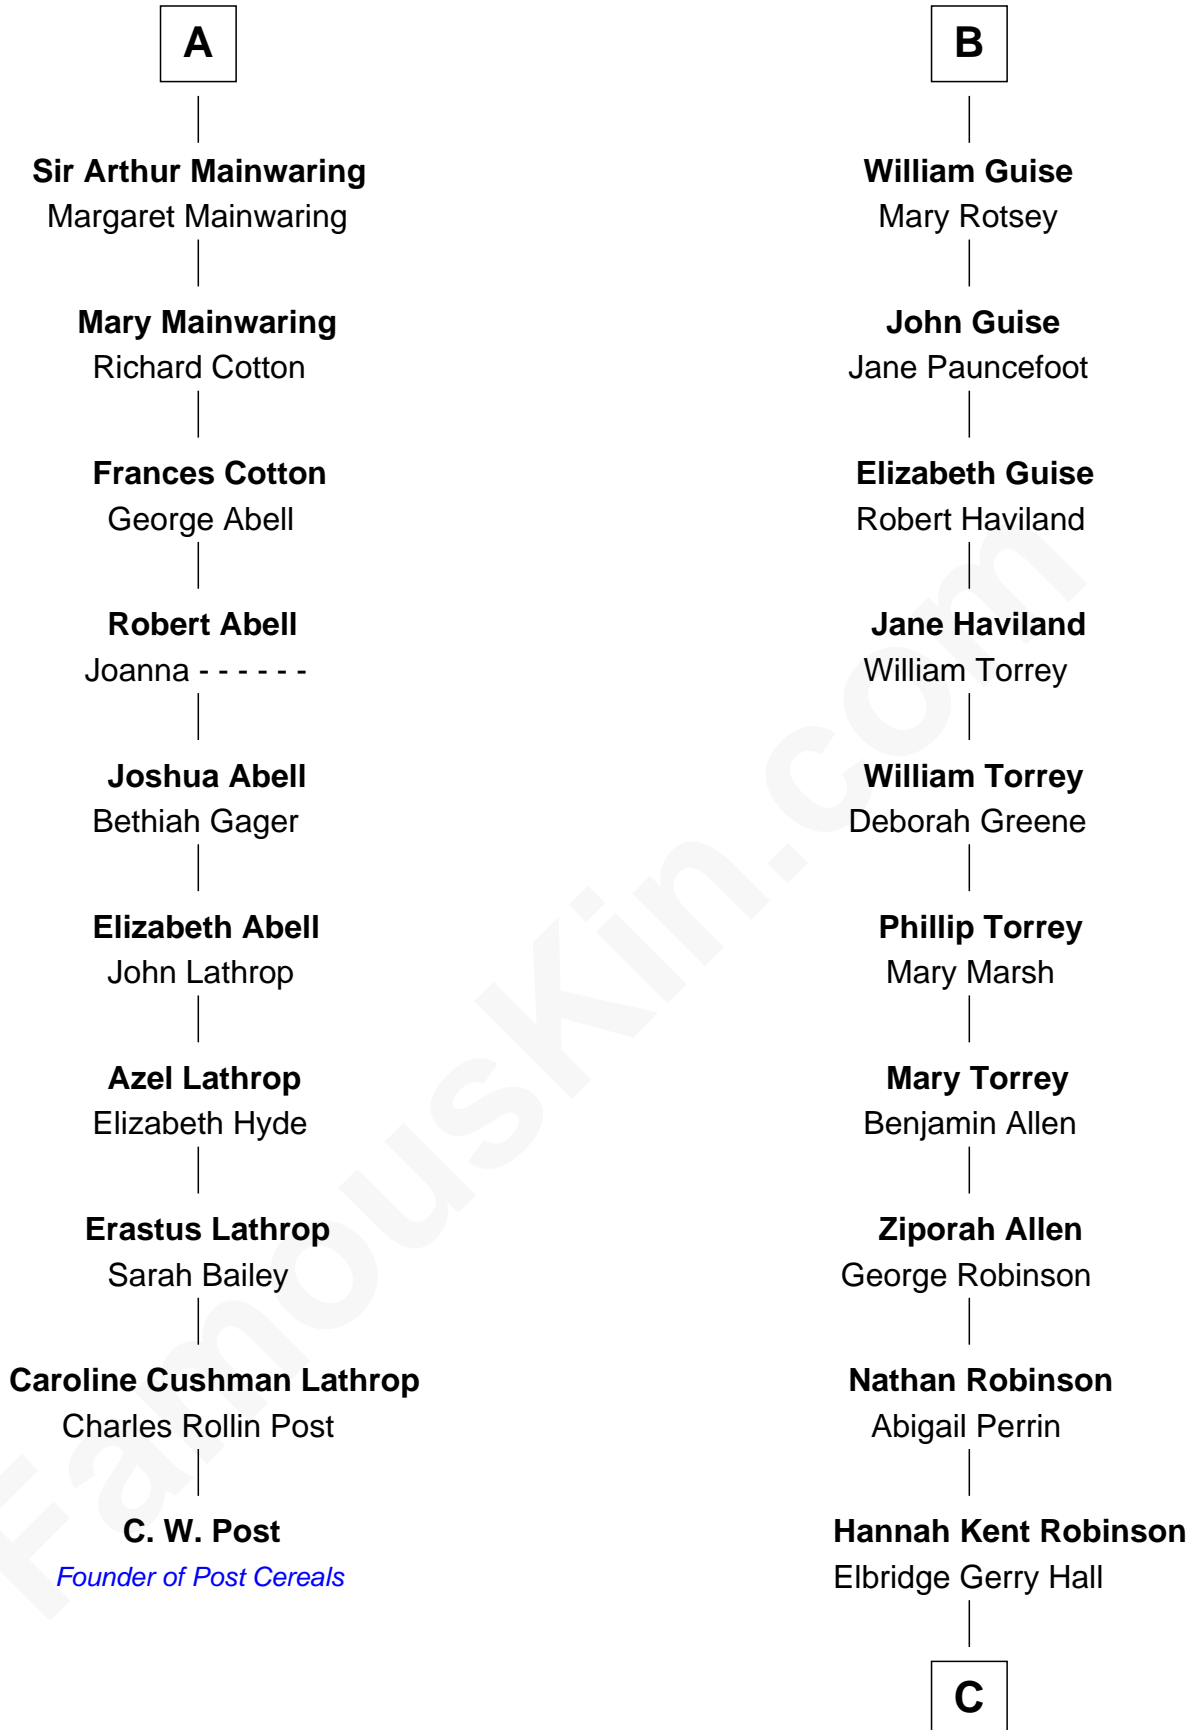

# FamousKin.com Relationship Chart of

**C. W. Post**

*Founder of Post Cereals*

16th cousin 4 times removed of

**Raquel Welch**

*Movie Actress*

**Elizabeth de Badlesmere**

*with husband*  
Sir William de Bohun

**Joan Beauchamp**  
James Butler

**Elizabeth Mortimer**  
Sir Henry Percy

**Elizabeth Butler**  
John Talbot

**Sir Henry Percy**  
Eleanor Neville

**Ann Talbot**  
Sir Henry Vernon

**Katherine Percy**  
Sir Edmund Grey

**Elizabeth Vernon**  
Sir Robert Corbet

**Anne Grey**  
Sir John Grey

**Dorothy Corbet**  
Sir Richard Mainwaring

*Probable*

**Tacy Grey**  
John Guise

**A**

**B**

**C**

**Justin Smith Hall**  
Sarah Mehitable Stanford

**Emery Stanford Hall**  
Clara Louise Adams

**Josephine Sarah Hall**  
Armando Carlos Tejada

**Raquel Welch**  
*aka Raquel Welch*