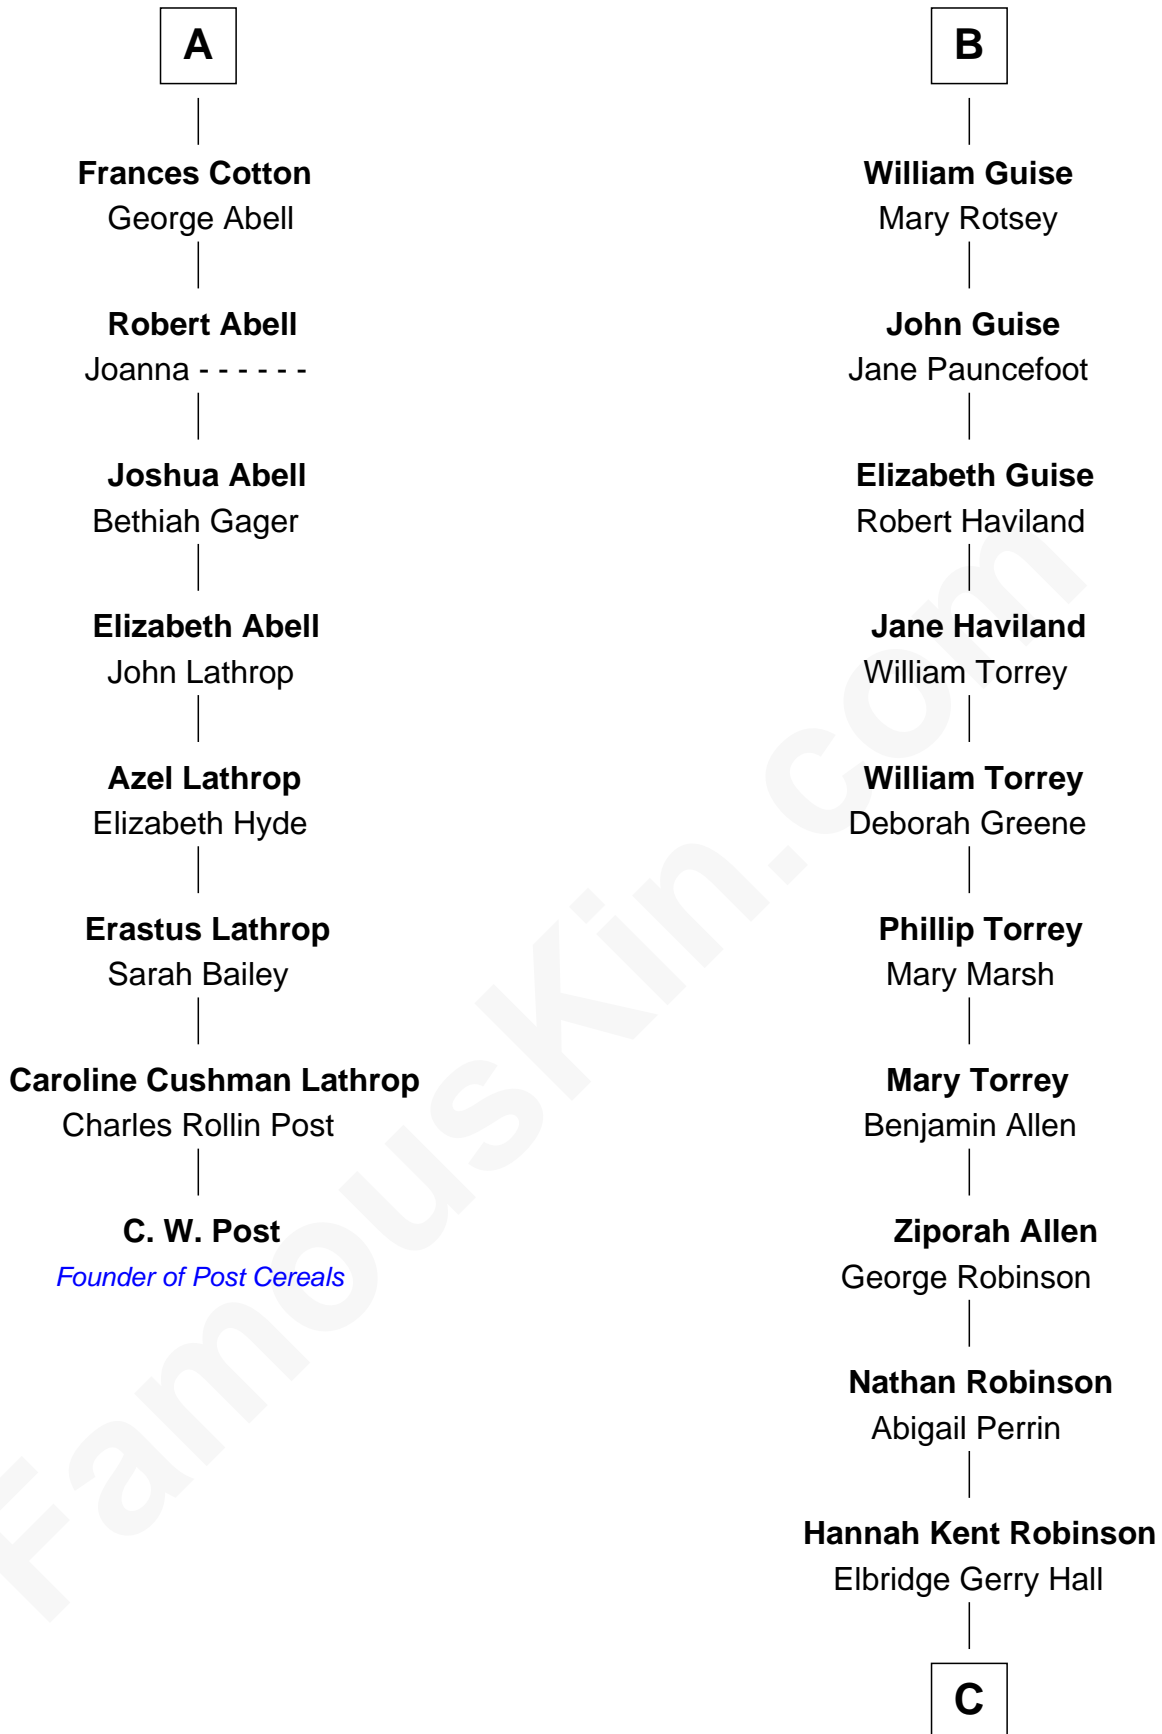

FamousKin.com Relationship Chart of

C. W. Post

Founder of Post Cereals

14th cousin 6 times removed of

Raquel Welch

Movie Actress

Sir Maurice de Berkeley

Eve la Zouche

Cecily Mainwaring

John Cotton

Sir George Cotton

Mary Onley

Richard Cotton

Mary Mainwaring

A

Maurice de Berkeley

Margaret - - - - -

Thomas Berkeley

Catherine Botetourte

Maurice Berkeley

Johanna Denham

Maurice Berkeley

Ellen Montfort

Sir William Berkeley

Anne Stafford

Anne Berkeley

Sir John Guise

John Guise

Tacy Grey

B

C

Justin Smith Hall
Sarah Mehitable Stanford