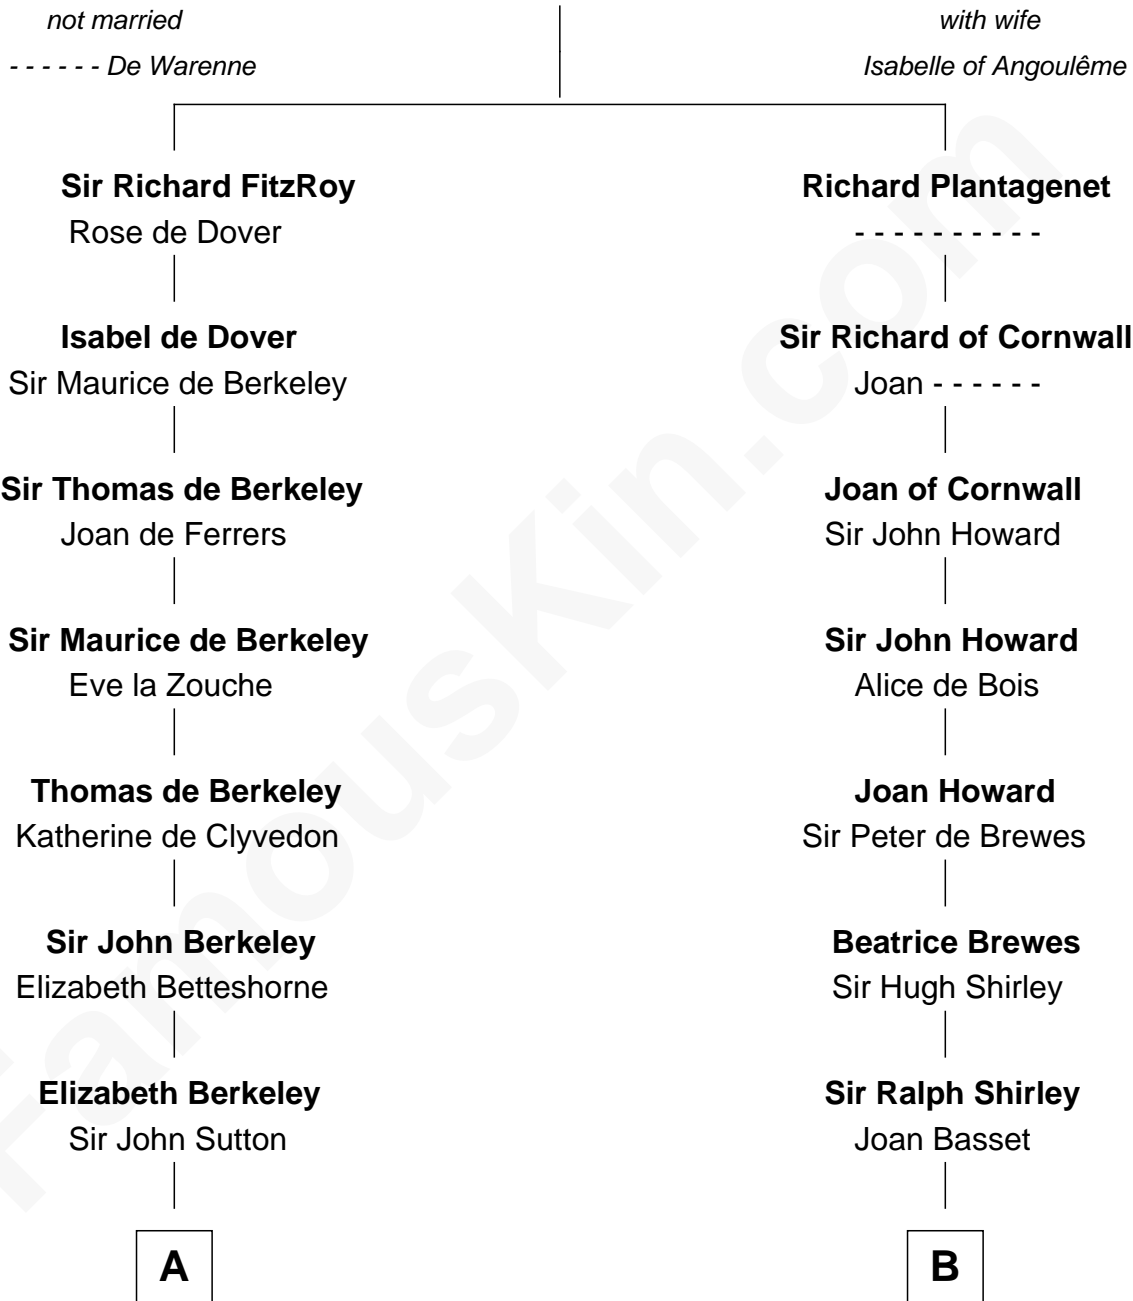

FamousKin.com Relationship Chart of

C. W. Post

Founder of Post Cereals

18th cousin 3 times removed of

Helen (Herron) Taft

First Lady of President William H. Taft

John, King of England

C

Caroline Cushman Lathrop

Charles Rollin Post

C. W. Post

Founder of Post Cereals

D

Joanna Wilcockson

David Welles

Charity Welles