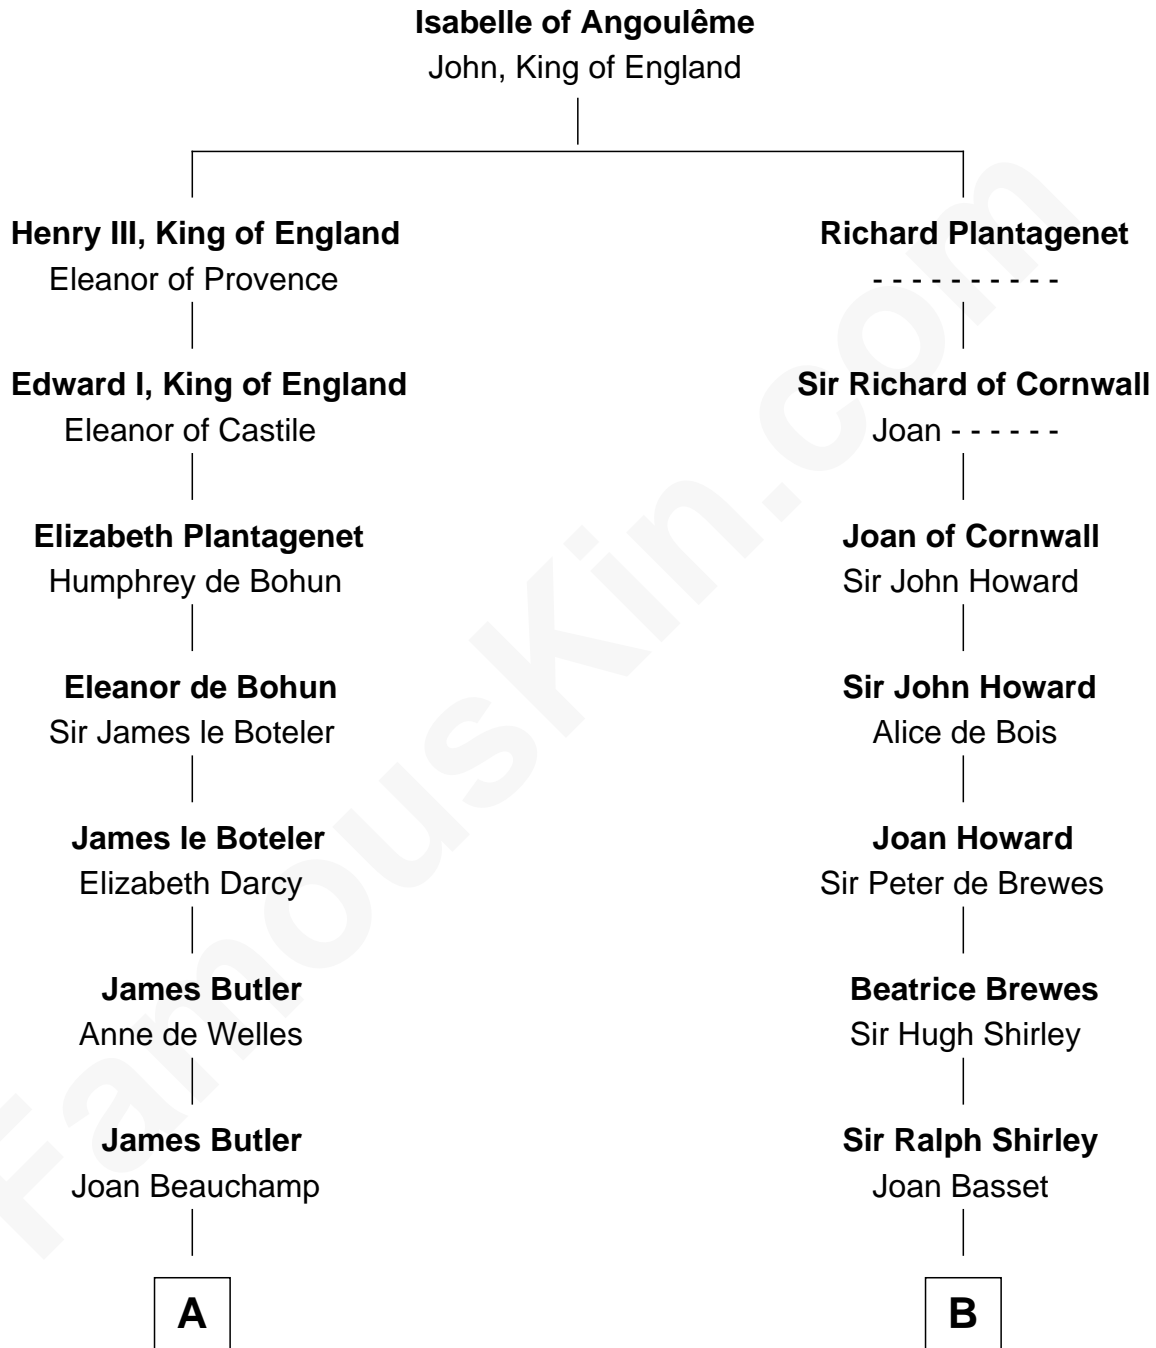

# FamousKin.com Relationship Chart of

**C. W. Post**

*Founder of Post Cereals*

20th cousin 1 time removed of

**Helen (Herron) Taft**

*First Lady of President William H. Taft*

**C**

**Azel Lathrop**  
Elizabeth Hyde

**Erastus Lathrop**  
Sarah Bailey

**Caroline Cushman Lathrop**  
Charles Rollin Post

**C. W. Post**  
*Founder of Post Cereals*

**D**

**Joanna Wilcockson**  
David Welles

**Charity Welles**  
Rev. Isaac Clinton

**Maria Clinton**  
Ela Collins

**Harriet Anne Collins**  
John Williamson Herron

**Helen (Herron) Taft**  
*First Lady of William H. Taft*