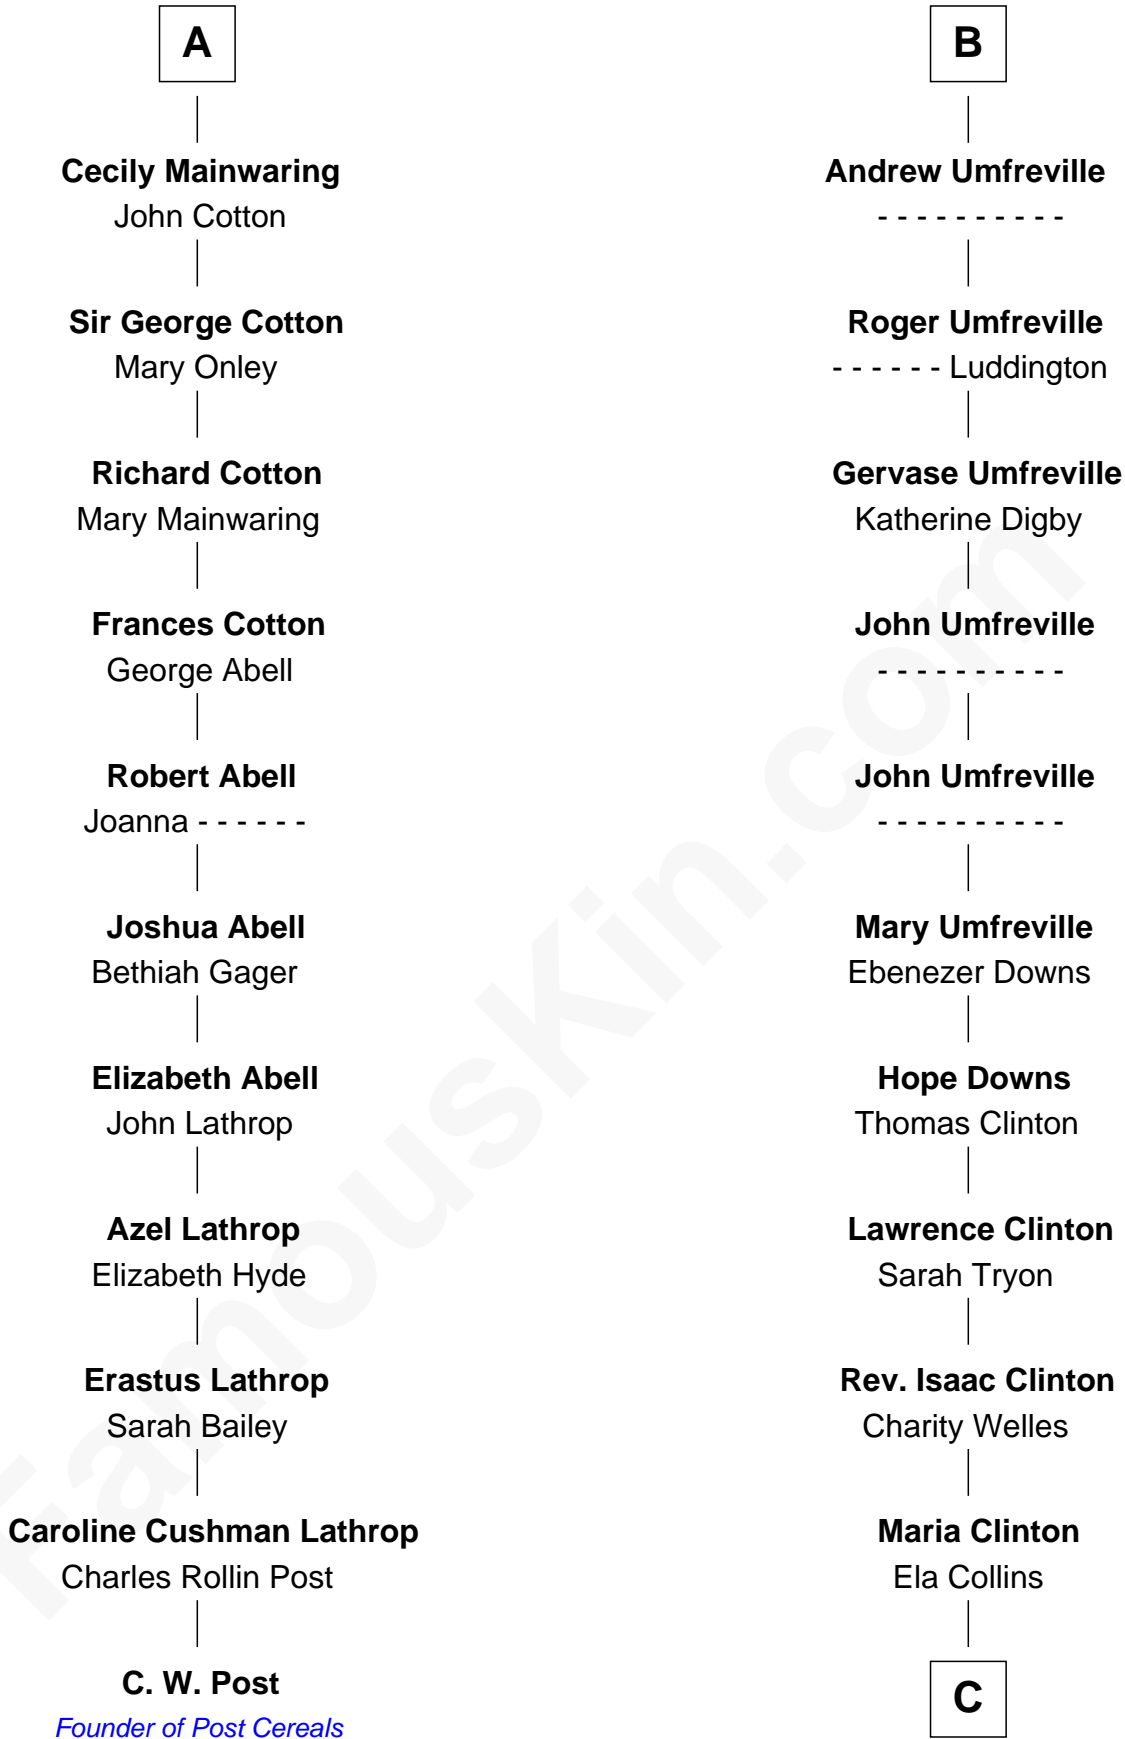

# FamousKin.com Relationship Chart of

**C. W. Post**

*Founder of Post Cereals*

17th cousin 1 time removed of

**Helen (Herron) Taft**

*First Lady of President William H. Taft*

C

Harriet Anne Collins  
John Williamson Herron

Helen (Herron) Taft  
*First Lady of William H. Taft*

FamousKin.com