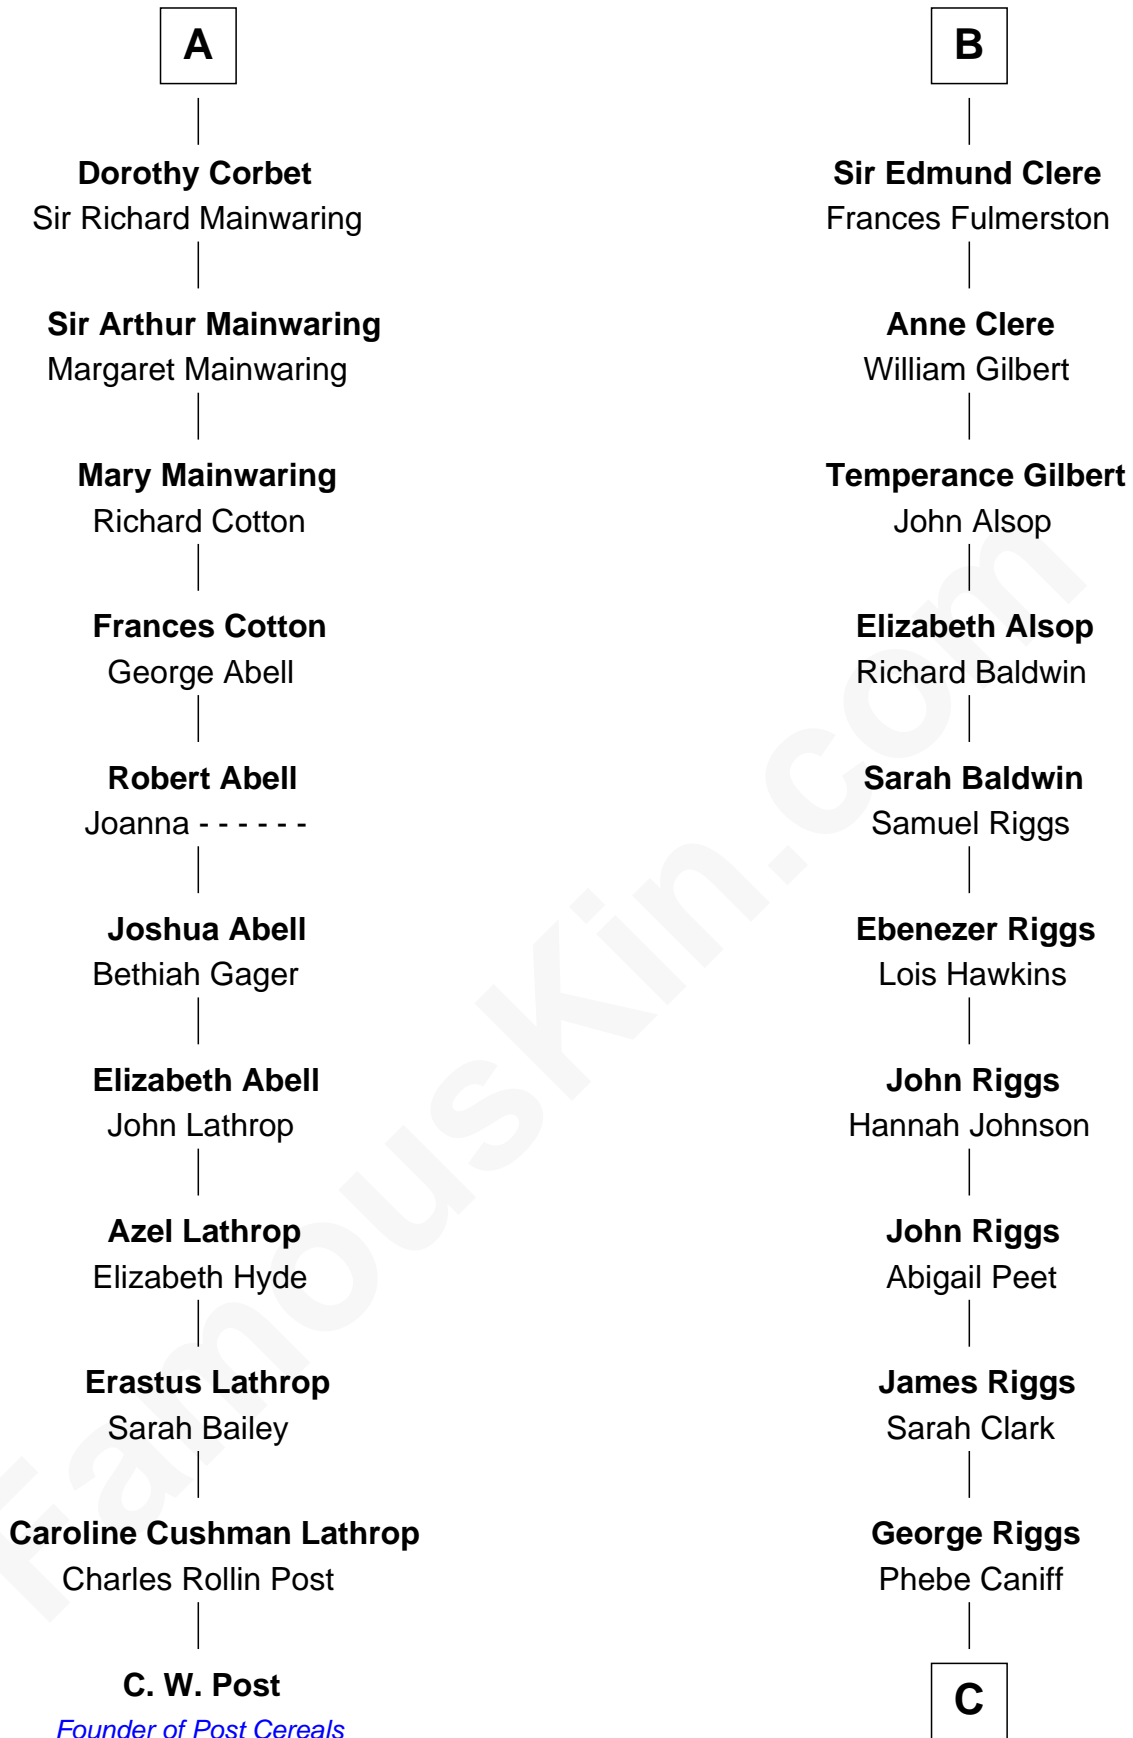

FamousKin.com

Relationship Chart of

C. W. Post

Founder of Post Cereals

17th cousin 3 times removed of

Mamie (Doud) Eisenhower

First Lady of President Dwight Eisenhower

C

Maria Riggs

Eli Doud

Royal Houghton Doud

Mary Cornelia Sheldon

John Sheldon Doud

Elivera Mathilda Carlson

Mamie (Doud) Eisenhower

First Lady of Dwight Eisenhower