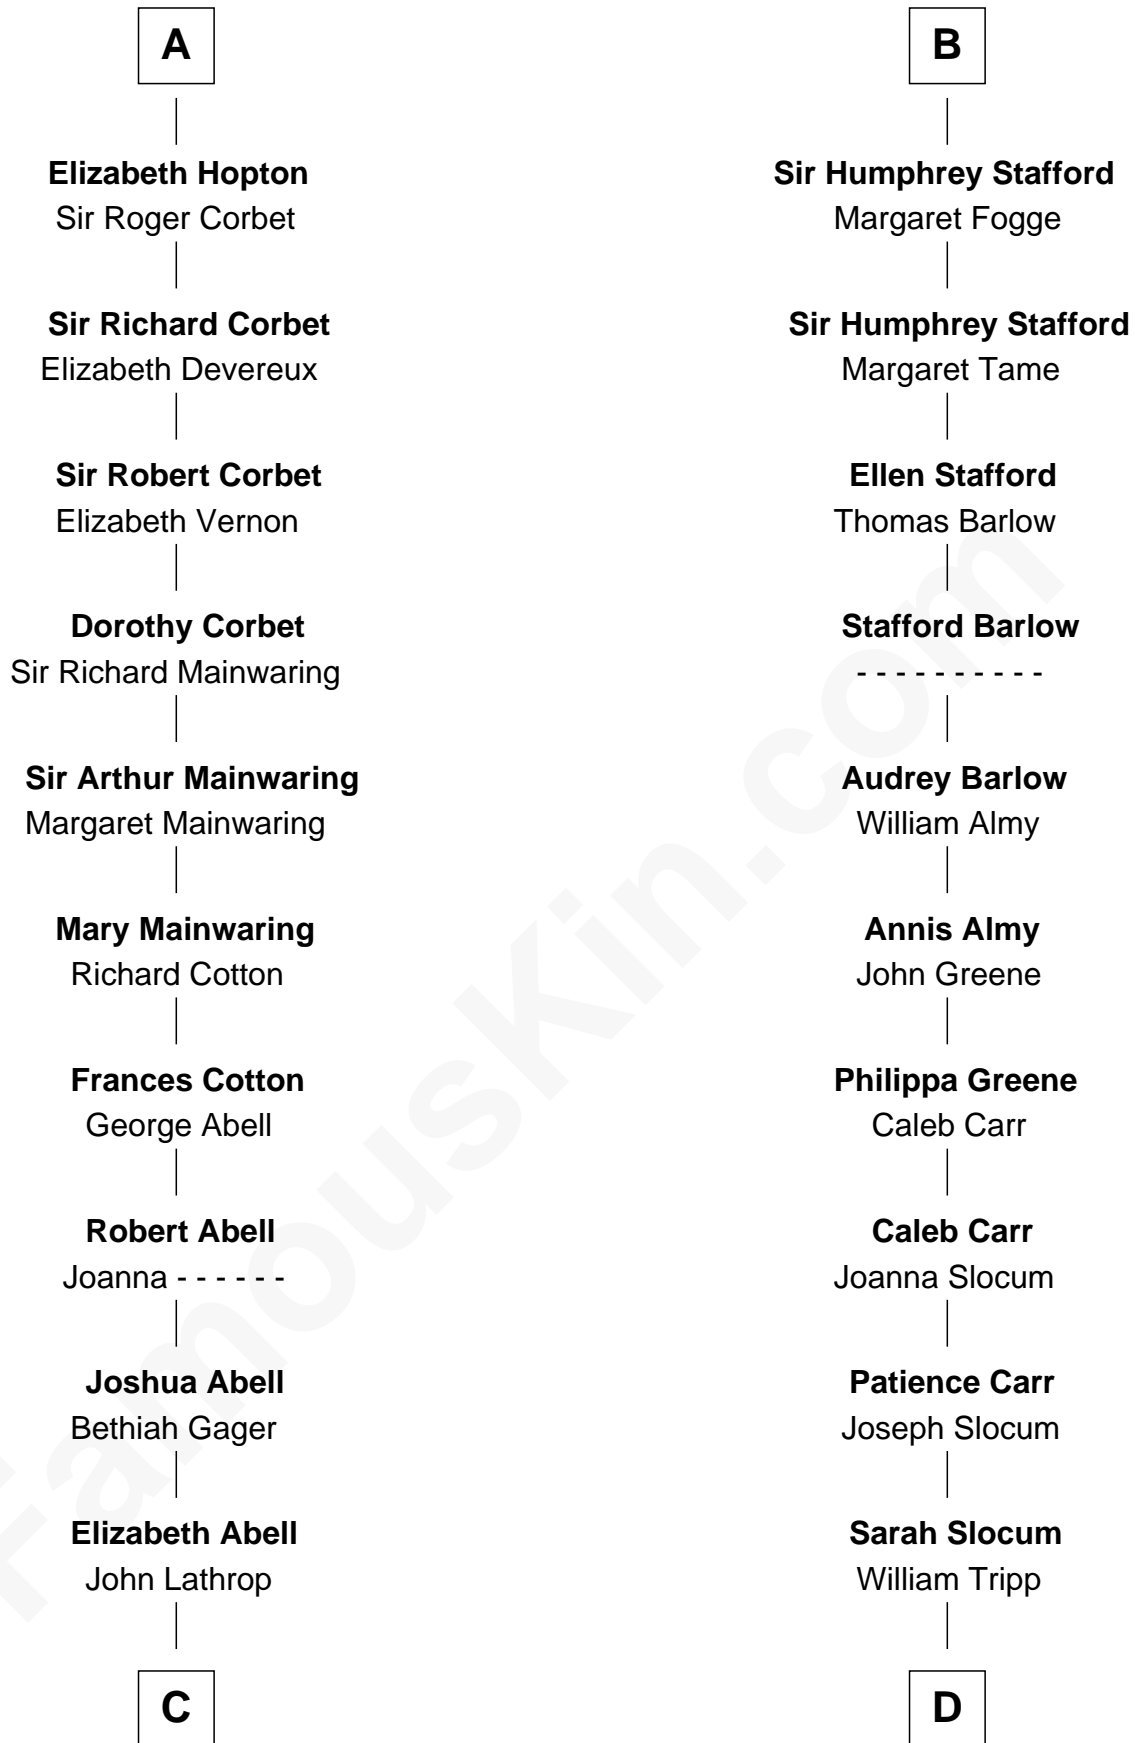

FamousKin.com Relationship Chart of

C. W. Post

Founder of Post Cereals

20th cousin 1 time removed of

Warren G. Harding

29th U.S. President

John de Botetourte

Maud FitzThomas

C

Azel Lathrop
Elizabeth Hyde

Erastus Lathrop
Sarah Bailey

Caroline Cushman Lathrop
Charles Rollin Post

C. W. Post
Founder of Post Cereals

D

Phoebe Tripp
Amos Harding

George Tryon Harding
Elizabeth Madison