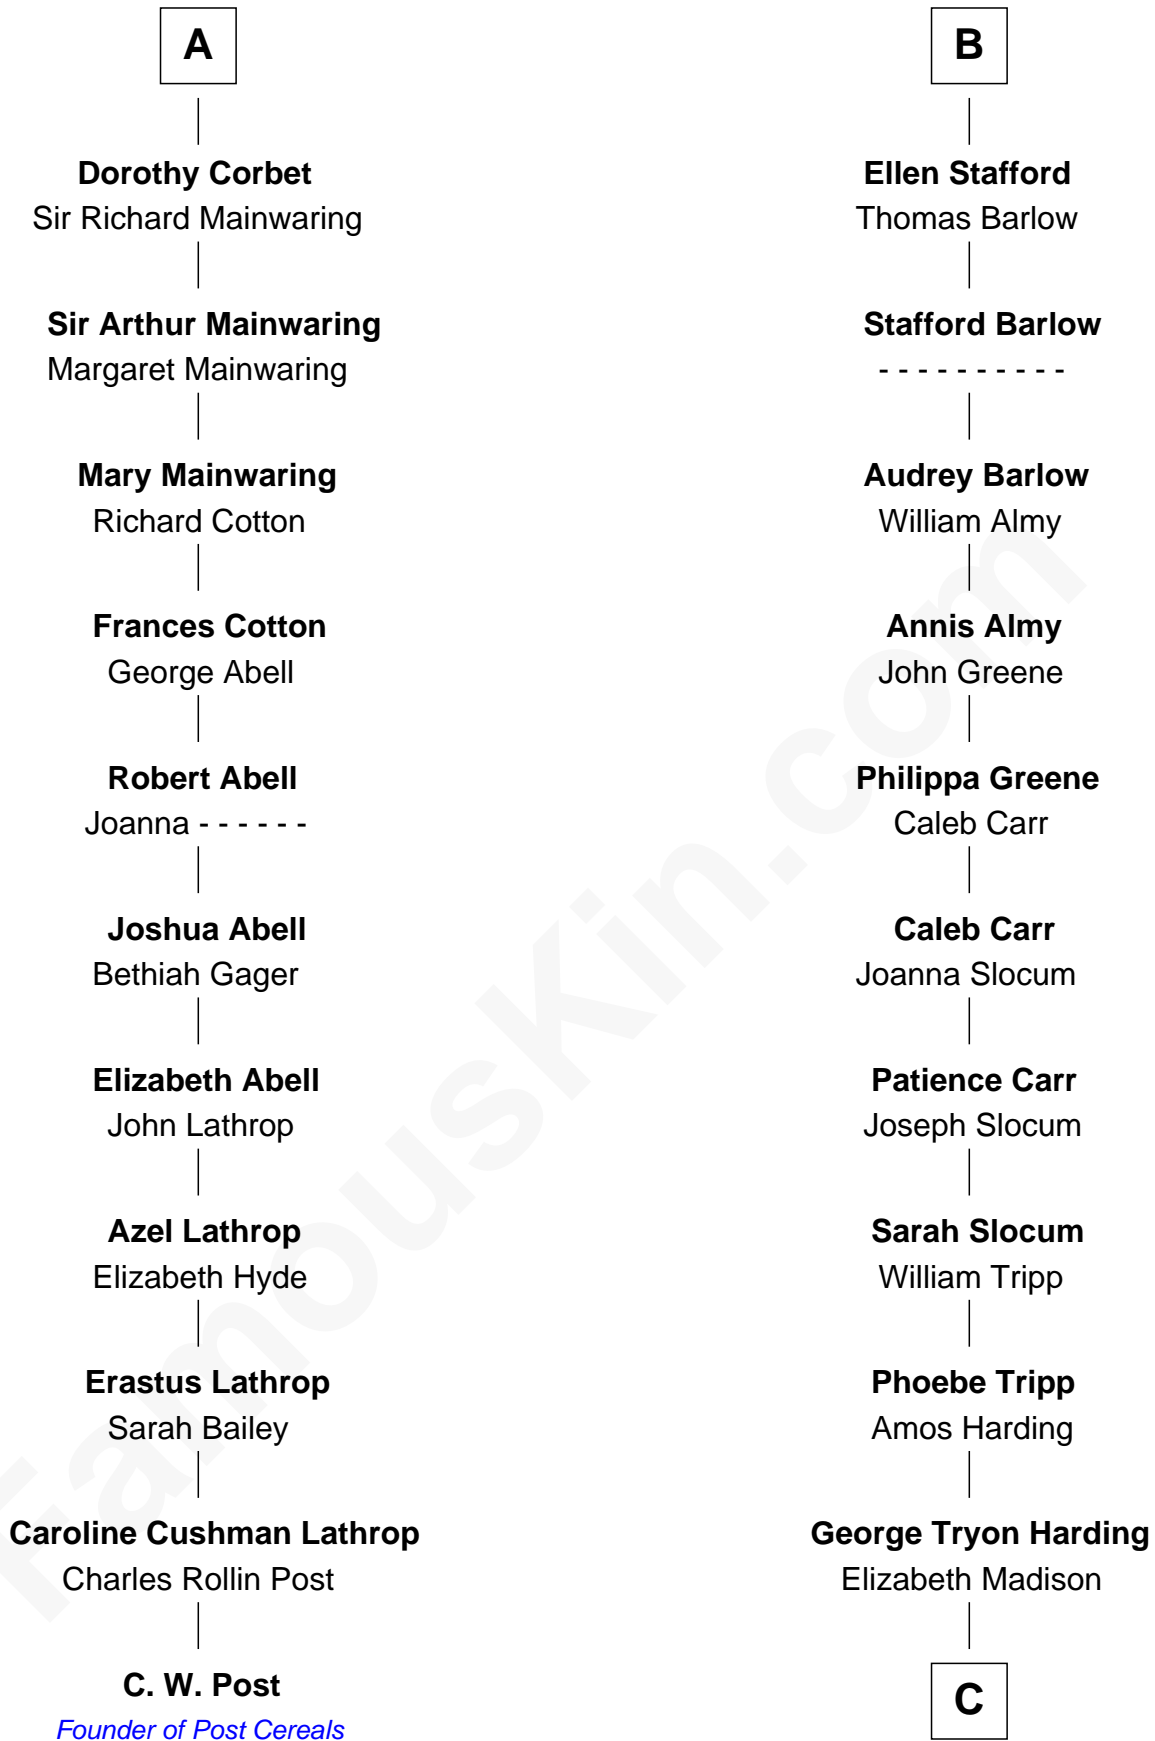

FamousKin.com Relationship Chart of

C. W. Post

Founder of Post Cereals

17th cousin 2 times removed of

Warren G. Harding

29th U.S. President

Ralph de Stafford

*with wife
Margaret de Audley*

Eleanor Aylesbury

Anne Ferrers

Sir Walter Devereux

Humphrey Stafford

Katherine Fray

Elizabeth Devereux

Sir Richard Corbet

Sir Humphrey Stafford

Margaret Fogge

Sir Robert Corbet

Elizabeth Vernon

Sir Humphrey Stafford

Margaret Tame

A

B

C